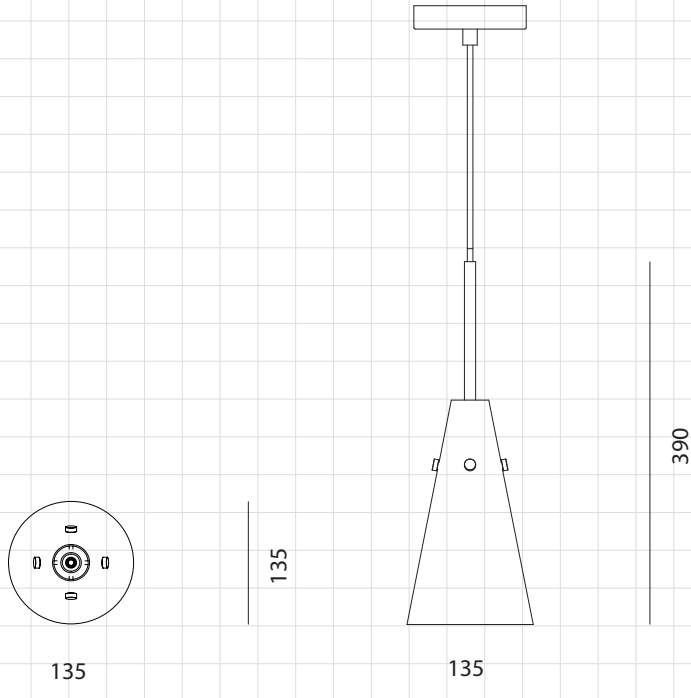

YAMA
BY SPACE COPENHAGEN

Yama Pendant Glass Small

CODE
DIMENSIONS

YA-P110-S
Φ135 x H390mm

NET WEIGHT
ENVIRONMENT
MATERIALS

0.90 kg
Indoor
Glass shade, brass plated stainless steel structure

*Please refer to website or contact your local representative for complete material swatches.

SHIPPING

Package	Assembled		
Package Qty	1 pcs/box		
Packaging	Measurement (mm)	Volume (cbm)	Gross Weight (kg)
FCL/LCL/AIR	W340 x D370 x H200	0.03	1.67