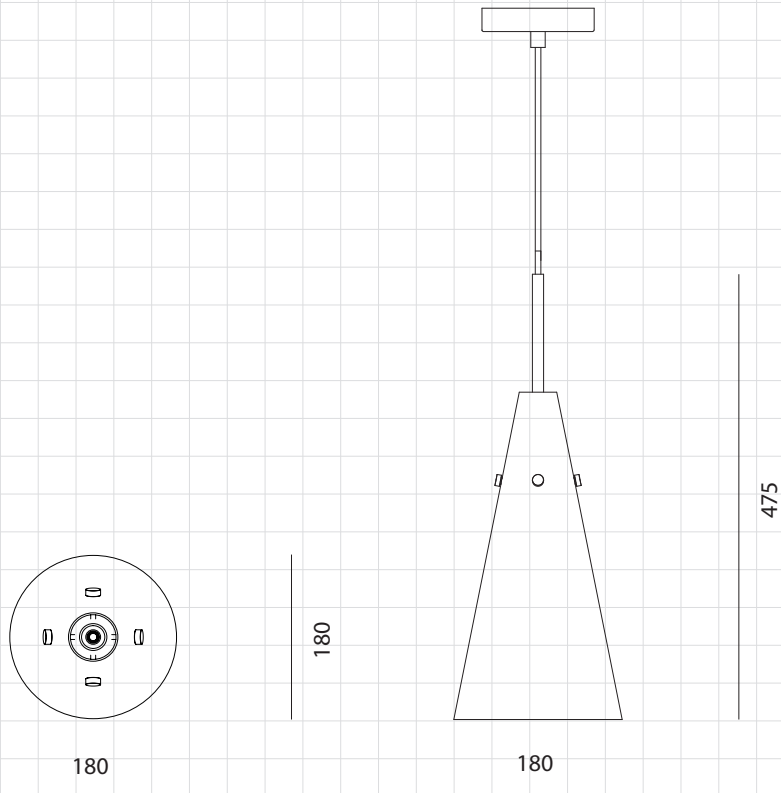

## Yama Pendant Glass Middle

**CODE**  
**DIMENSIONS**

YA-P110-M  
Φ180 x H475mm

**NET WEIGHT**  
**ENVIRONMENT**  
**MATERIALS**

1.60 kg  
Indoor  
Glass shade, brass plated stainless steel structure  
\*Please refer to website or contact your local representative for complete material swatches.

**SHIPPING**

<b>Package</b>	Assembled		
<b>Package Qty</b>	1 pcs/box		
<b>Packaging</b>	<b>Measurement (mm)</b>	<b>Volume (cbm)</b>	<b>Gross Weight (kg)</b>
<b>FCL/LCL/AIR</b>	W440 x D410 x H250	0.05	2.74