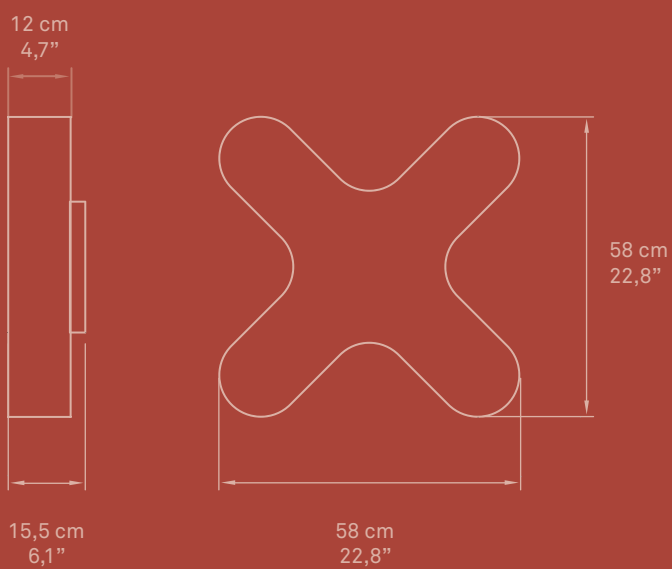

X-CLUB WALL & CEILING

Ref. X A LED