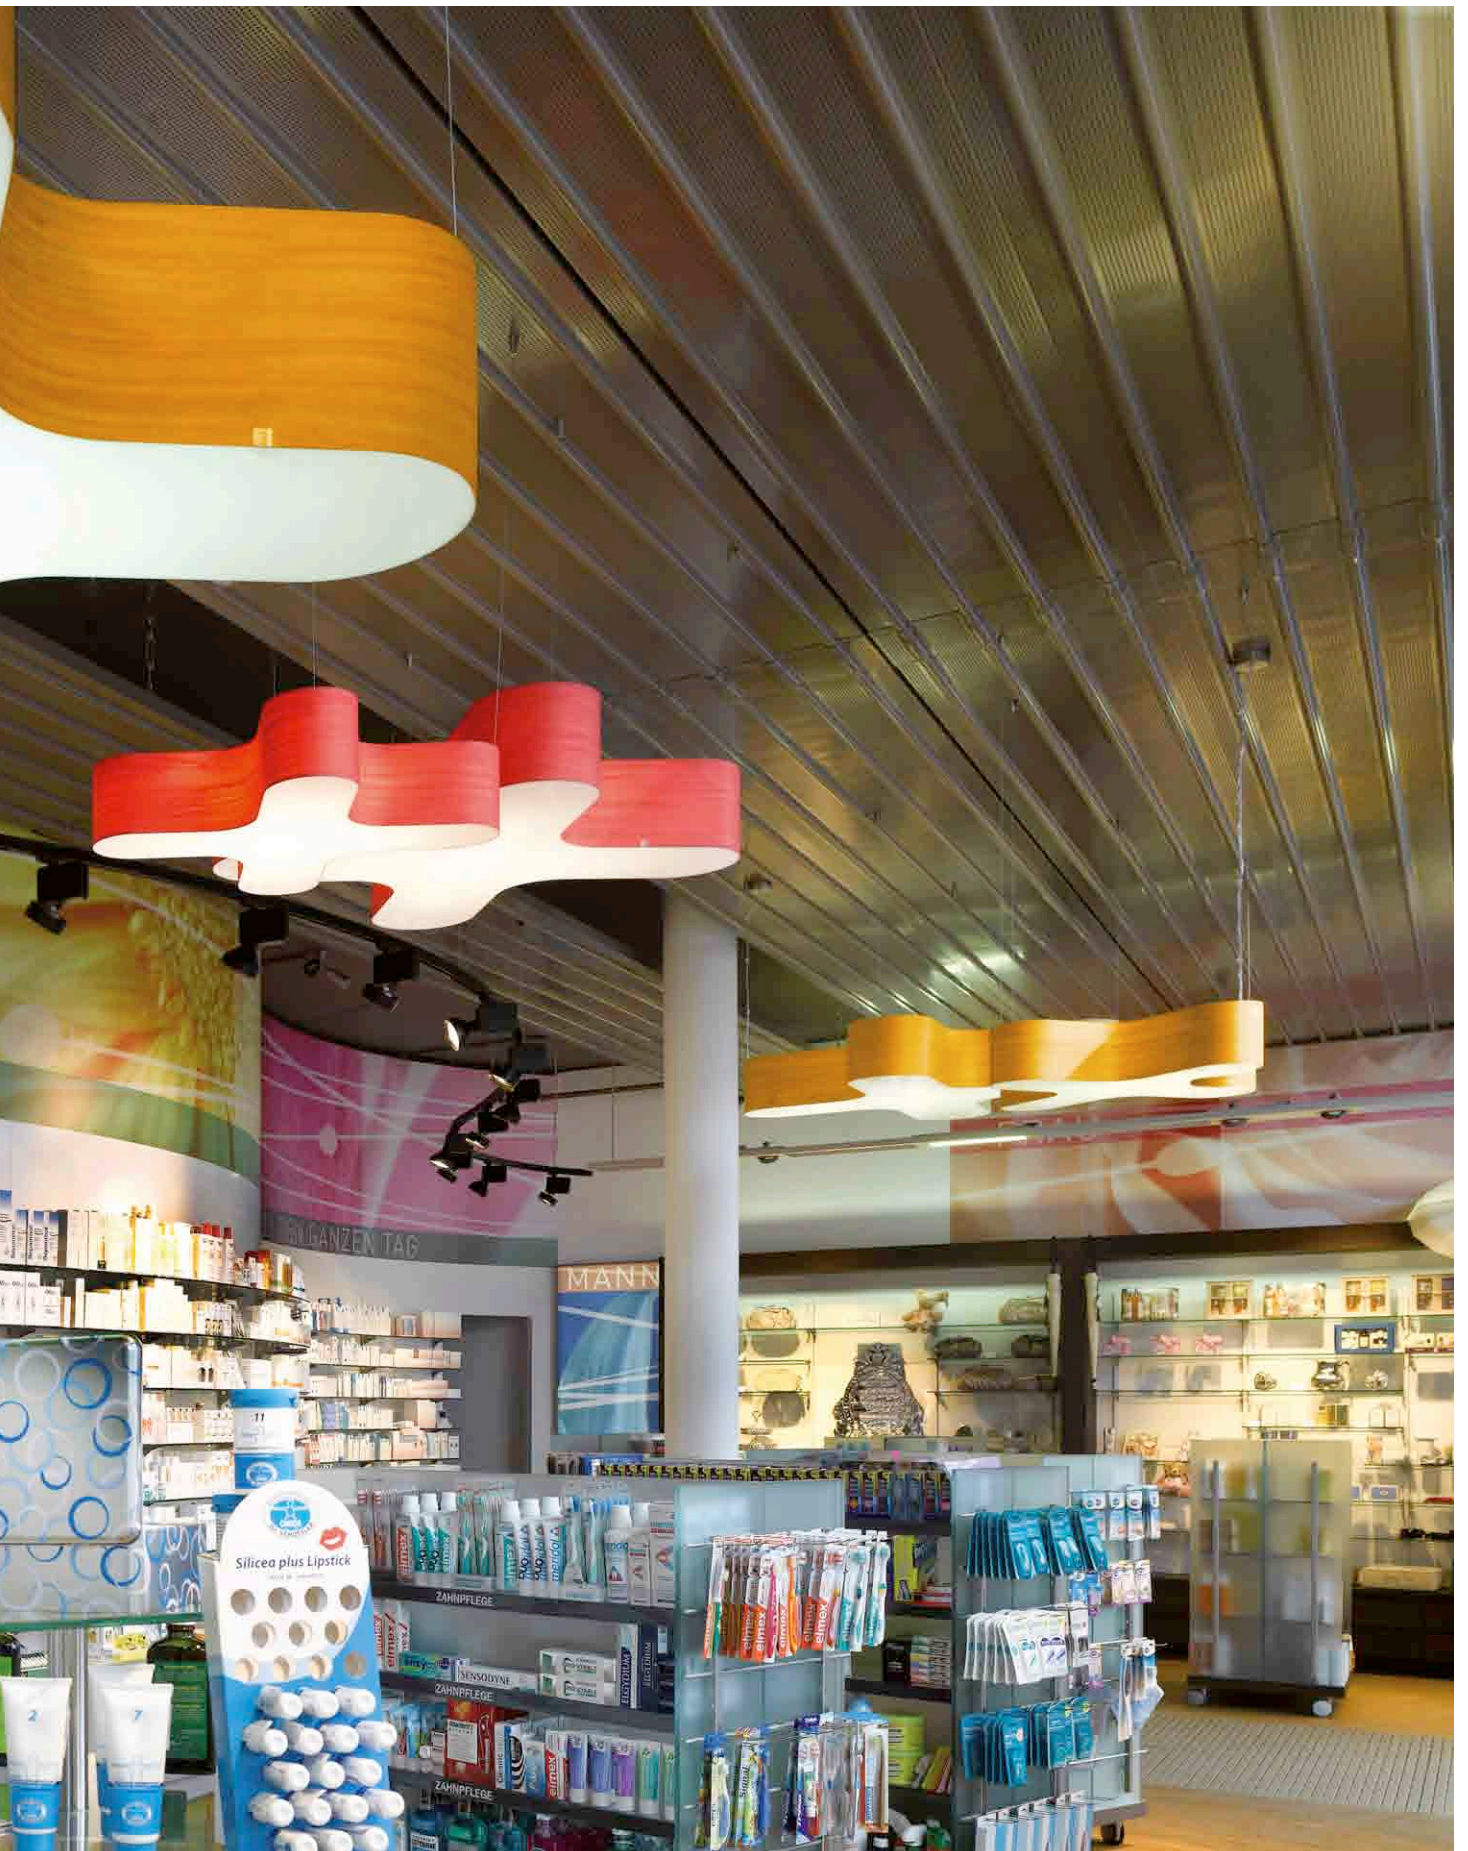

X SM LED & SG LED-24-26 Pharmacy, Switzerland.

X-CLUB WALL & CEILING

Ref. X A LED

NATURAL TIMBER VENEER

SWITCHED ON

21 Cherry

22 Beech

COLOURED NATURAL TIMBER VENEER