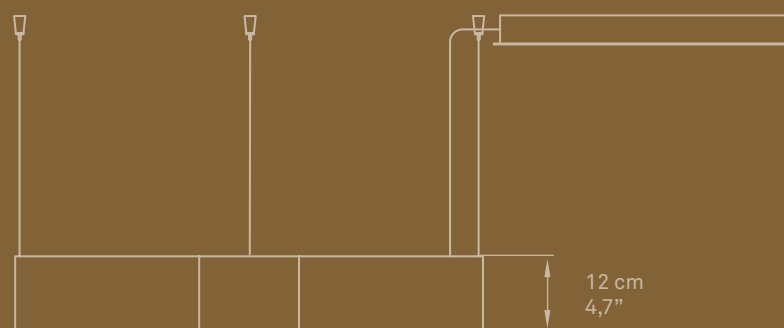

X-CLUB

BURKHARD DÄMMER

FAMILY

SUSPENSION / WALL

TECHNICAL DATA

SEE PG. **562**

X-CLUB SUSPENSION

Ref. X SM LED