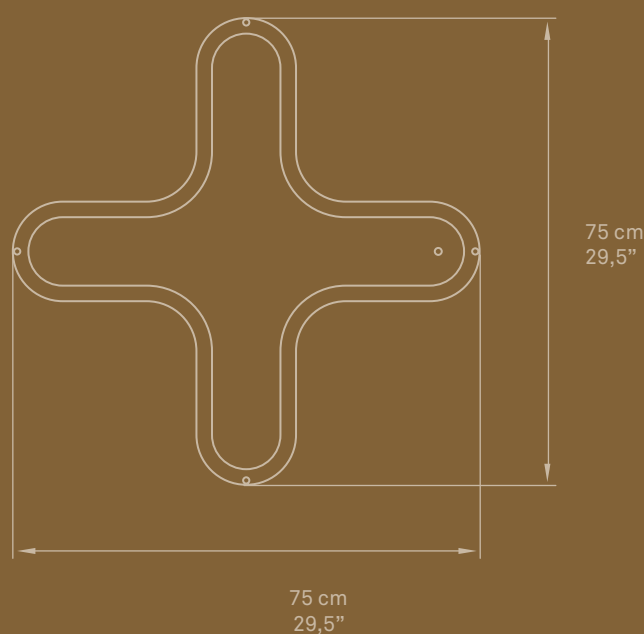

X-CLUB

BURKHARD DÄMMER

FAMILY

SUSPENSION / WALL

TECHNICAL DATA

SEE PG. **562**

X-CLUB SUSPENSION

Ref. X SM LED