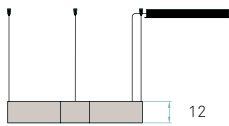

X-CLUB

by Burkhard Dämmer

562