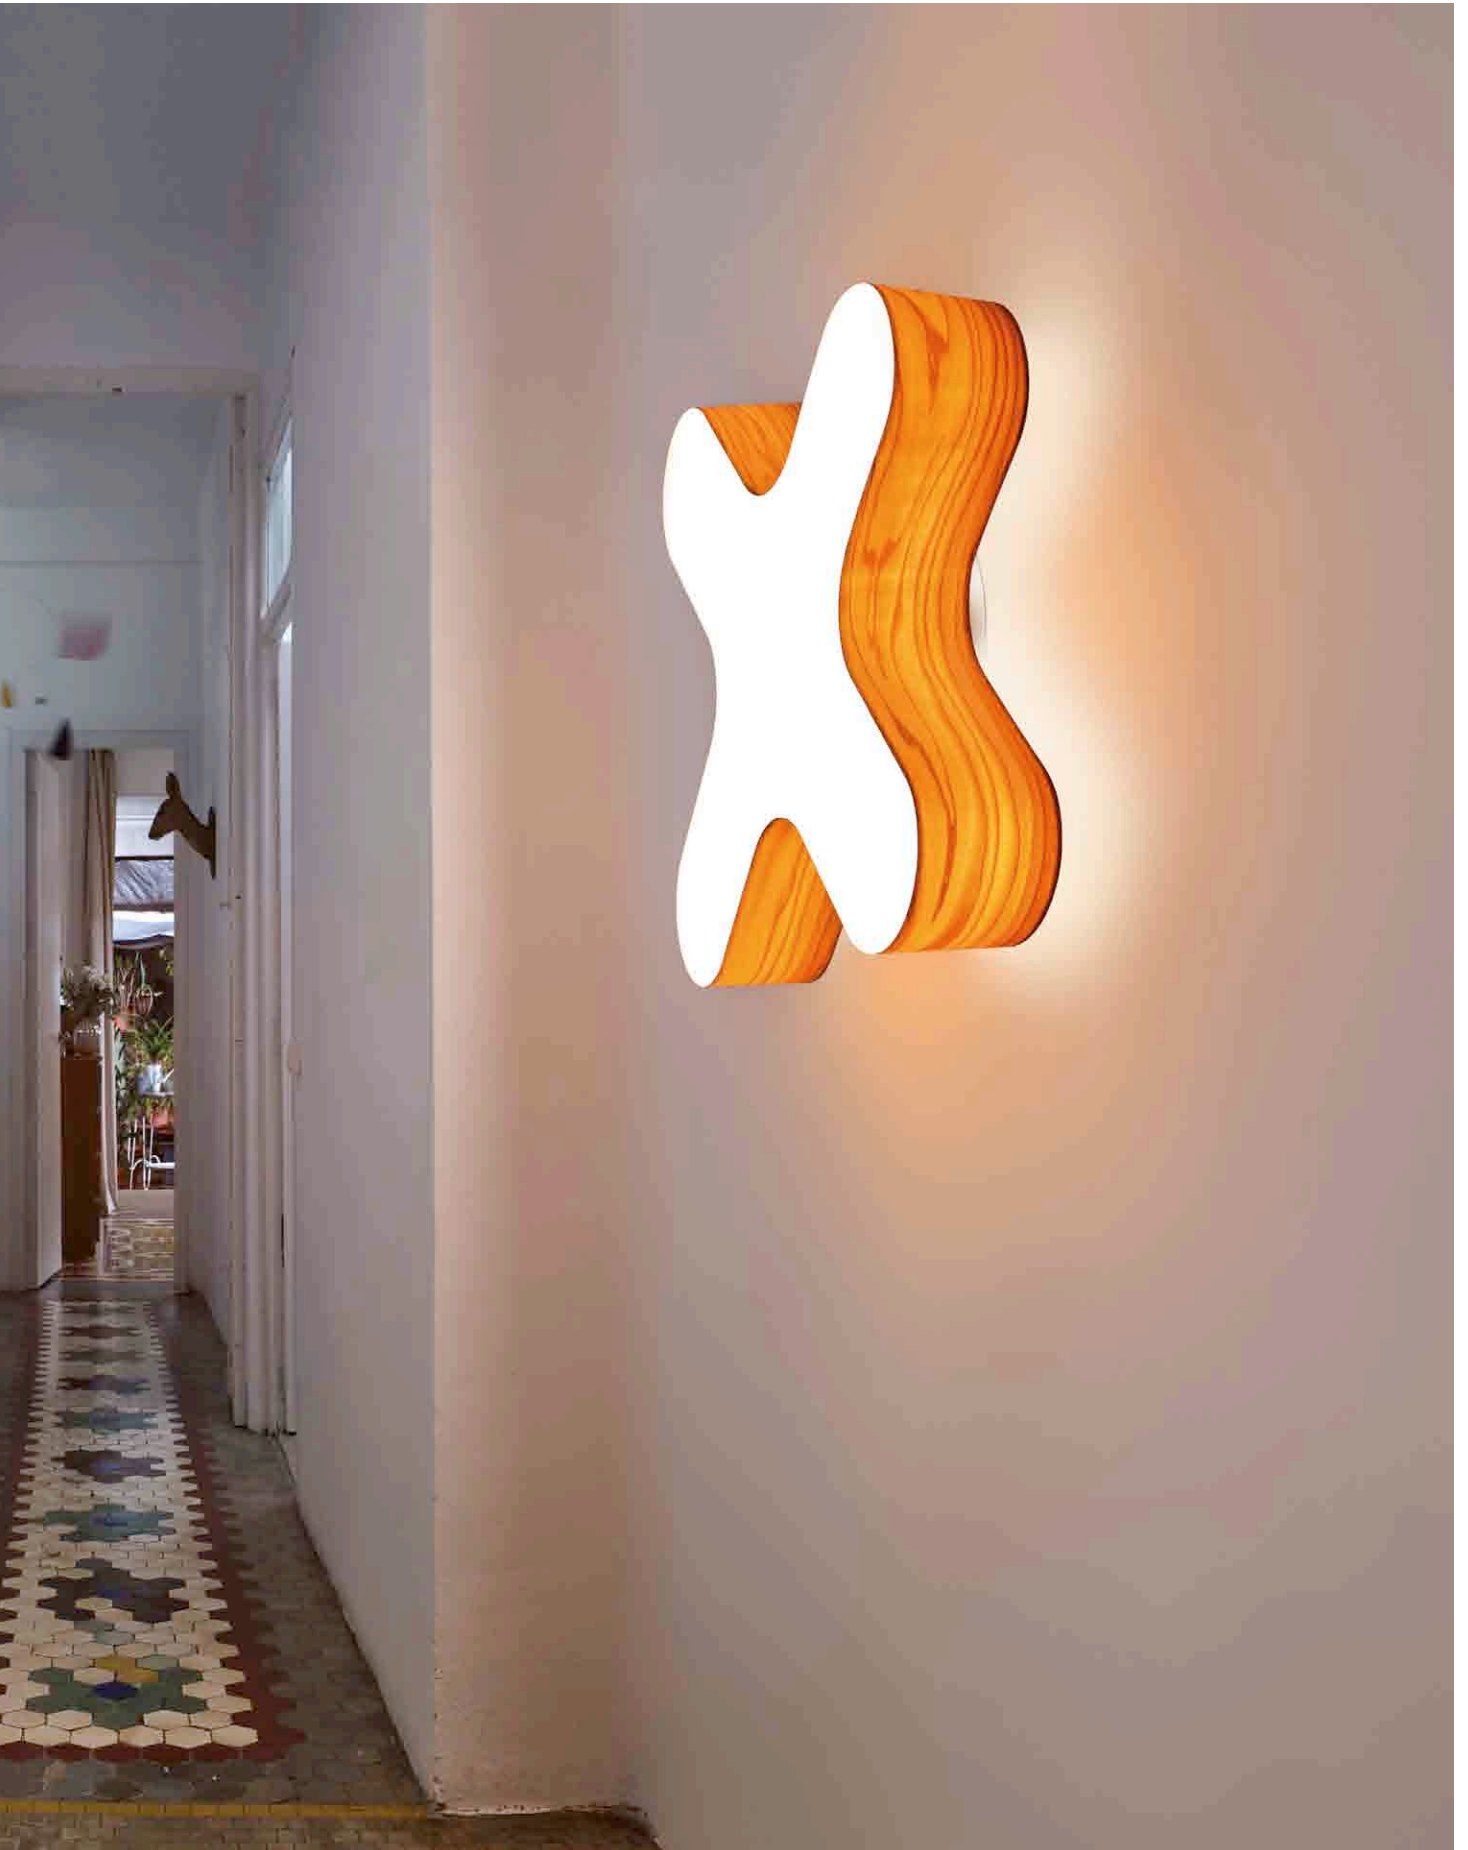

X-CLUB

BURKHARD DÄMMER

FAMILY

SUSPENSION / WALL

TECHNICAL DATA

SEE PG. **562**

X-CLUB SUSPENSION

Ref. X SM LED

X SM LED & SG LED-24-26 Pharmacy, Switzerland.

X-CLUB WALL & CEILING

Ref. X A LED

NATURAL TIMBER VENEER

SWITCHED ON

21 Cherry

22 Beech

COLOURED NATURAL TIMBER VENEER