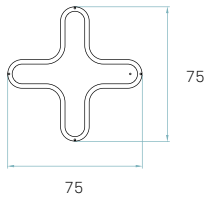

X-CLUB

by Burkhard Dämmer

562