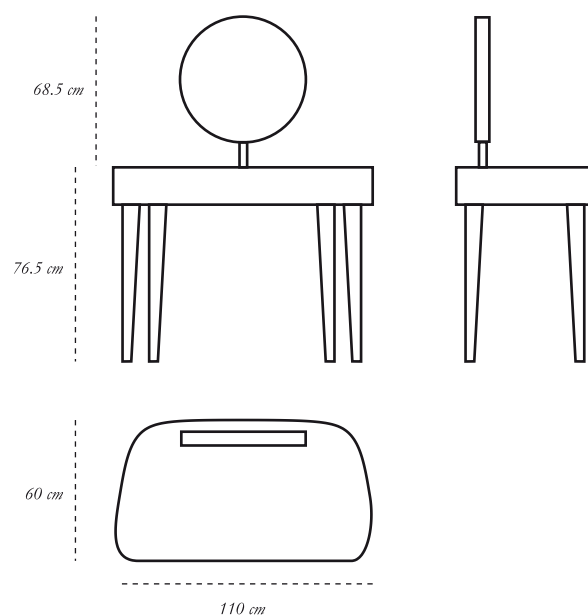

SCARLET
SPLENDOUR

WOMAN IN PARIS
LIME

Woman in Paris Lime is a delectable vanity table in lime. It has two drawers and three mirrors, two of which can be moved to desired angles

recommended use In a residence, hotel or office
collection

designer
description
dimension

Matteo Cibic
Vanity table
Width 110 cm
Depth 60 cm
Height 145 cm

material

Mdf, plywood, mirrors,
metal

CARE Wipe gently with dry soft cloth. In case of spillage of water wipe immediately.