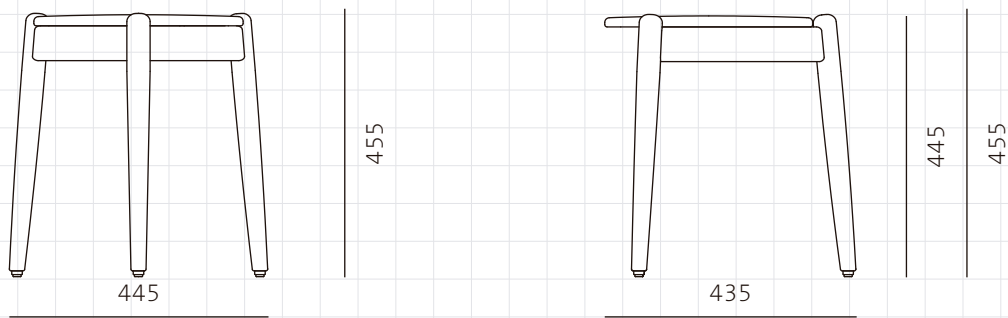

Louisiana Stool

CODE DIMENSIONS

VW-S620
W445 x D435 x H455mm
Seating height: 445mm

NET WEIGHT ENVIRONMENT MATERIALS

2.5 kg
Indoor
Solid wood frame, upholstered seat
*Please refer to website or contact your local representative for complete material switches.

SHIPPING

Package	Assembled		
Package Qty	1 pcs/box		
Packaging	Measurement (mm)	Volume (cbm)	Gross Weight (kg)
FCL	W510 x D500 x H540	0.14	5.23
LCL/AIR	W530 x D520 x H560	0.15	8.43