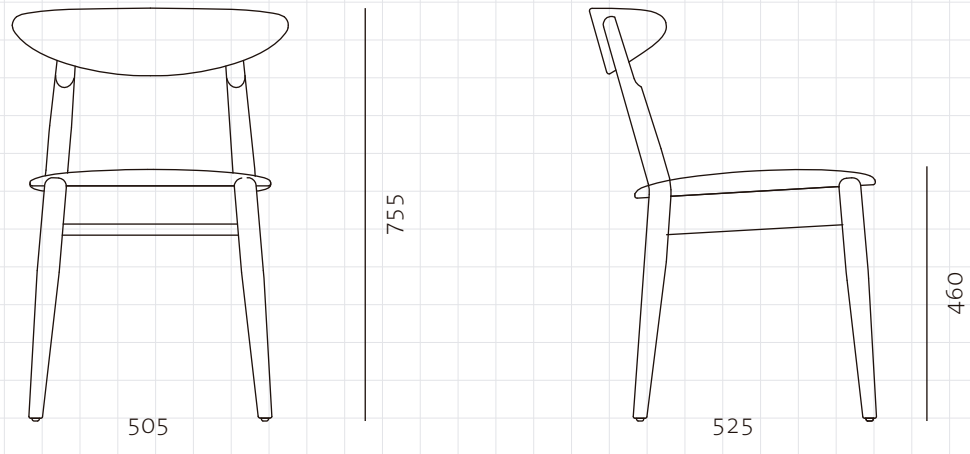

Louisiana Chair (1958)

CODE
DIMENSIONS

VW-S220
W505 x D525 x H755mm

NET WEIGHT
ENVIRONMENT
MATERIALS

Seating height: 460mm
4.5 kg
Indoor
Solid wood frame, Veneer laminate back, Upholstered seat
*Please refer to website or contact your local representative for complete material swatches.

SHIPPING

Package	Assembled		
Package Qty	1 pcs/box		
Packaging	Measurement (mm)	Volume (cbm)	Gross Weight (kg)
FCL	W615 x D615 x H845	0.32	10.0
LCL/AIR	W655 x D655 x H935	0.40	15.0