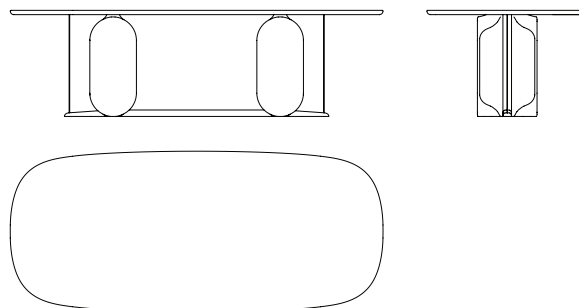

Wherry dining table

Woak

Design: Andrea Steidl
 Construction: Dismantled
 Material: Walnut, oak or painted wood legs
 Surface treatment: Lacquer or oil
 Packing unit: 4

W		D		H	Packing (cm)	Volume (m ³)	Weight (kg)	
220 cm	x	106 cm	x	75 cm	225 / 111 / 9	0.225	62	Package 1
260 cm	x	112 cm	x	75 cm	265 / 117 / 9	0.279	74	
300 cm	x	112 cm	x	75 cm	305 / 117 / 9	0.321	85	
					166 / 12 / 10	0.020	4	Package 2 (Beam)
					191 / 12 / 10	0.023	5	
					231 / 12 / 10	0.028	5	
					76 / 39 / 43	0.127	40	Package 3 (Legs)