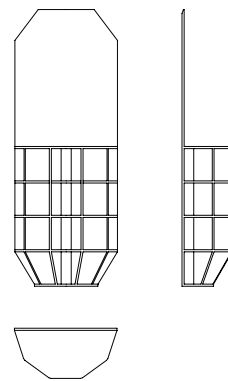

Haku console with mirror

Woak

Design: Christophe De La Fontaine
 Construction: Easy to assemble
 Material: Walnut or oak
 Surface treatment: Oil
 Packing unit: 2

W	D	H	Packing (cm)	Volume (m ³)	Weight (kg)	
71,5 cm	x 35 cm	x 193 cm	103 / 77 / 40	0.317	45	Package 1
			101 / 77 / 8	0.062	10	Package 2 (Mirror)