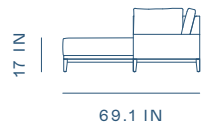

Hugo Counter Stool

A go-to piece for kitchen islands and high top dining.

PRODUCT ID WG-S310-660

DIMENSIONS D 21.1 × W 18 × H 37.6 in Seating Height 26 in

MATERIAL* Natural Oak, Gray Oak, Dark Brown Oak, Onyx Oak,
Natural Walnut, Soap Walnut.
*Available in all Stellar Works finishes, graded in fabrics
& leathers.

DIMENSIONS	D 69.1 × W 97.2 × H 32 in Seating Height 17 in
-------------------	--

MATERIAL*	Natural Oak, Gray Oak, Dark Brown Oak, Onyx Oak, Natural Walnut, Soap Walnut. *Available in all Stellar Works finishes, graded in fabrics & leathers.
------------------	--