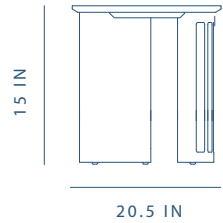

WG-T220

D 30.6 × W 30 × H 17.5 in

Eclipse Nesting Table Small

WG-T230

D 20.5 × W 20.5 × H 15 in

Eclipse Side Table

WG-T240

D 16.1 × W 16.1 × H 21 in