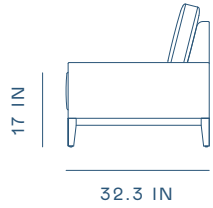

Varick Chaise L

WG-S421-L

D 34.3 × W 93.9 × H 32 in • Seating Height 17 in

Varick Chaise R

WG-S421-R

D 34.3 × W 93.9 × H 32 in • Seating Height 17 in

Finishes

Available in all Stellar Works finishes, graded in fabrics & leathers

WG-S410

D 34.3 × W 91.7 × H 32 in • Seating Height 17 in

Varick Arm Chair

WG-S410

D 32.3 × W 44 × H 32 in • Seating Height 17 in

Varick Single Arm Chair L

WG-S411-L

D 32.3 x W 41.7 x H 32 in • Seating Height 17 in