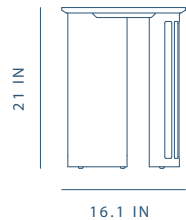

Eclipse Side Table

The tallest eclipse may be considered as a drink table or nightstand.

PRODUCT ID	WG-T240
DIMENSIONS	D 16.1 × W 16.1 × H 21 in
MATERIAL*	- Oak, Nero Marquina / Volakas Marble - Walnut, Nero Marquina / Volakas Marble *Available in all Stellar Works finishes.