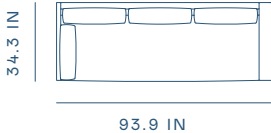

DIMENSIONS	D 69.1 × W 97.2 × H 32 in Seating Height 17 in
-------------------	--

MATERIAL*	Natural Oak, Gray Oak, Dark Brown Oak, Onyx Oak, Natural Walnut, Soap Walnut. *Available in all Stellar Works finishes, graded in fabrics & leathers.
------------------	--

DIMENSIONS	D 34.3 × W 93.9 × H 32 in Seating Height 17 in
------------	--

MATERIAL*	Natural Oak, Gray Oak, Dark Brown Oak, Onyx Oak, Natural Walnut, Soap Walnut. *Available in all Stellar Works finishes, graded in fabrics & leathers.
-----------	--