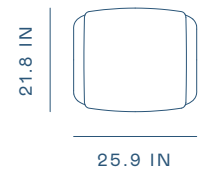

Onyx Oak

Natural Walnut

Soap Walnut

Teddy Collection

Teddy Lounge Chair

WG-S110

D 29.5 × W 28.1 × H 41.1 in • Seating Height 17 in

29.5 IN

Fold Lounge Chair

WG-S120

D 28.9 × W 26.4 × H 31.6 in • Seating Height 17 in

28.9 IN

Teddy Fold Ottoman

WG-S610

D 28.3 × W 72 × H 20.3 in • Seating Height 17 in

21.8 IN

Teddy Daybed

WG-S510

D 21.8 × W 25.9 × H 17 in • Seating Height 17 in

Finishes

Available in all Stellar Works finishes, graded in fabrics & leathers

Natural Oak

Gray Oak

Dark Brown Oak