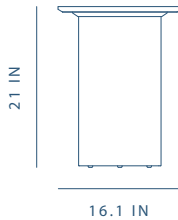

WG-T220

D 30.6 × W 30 × H 17.5 in

Eclipse Nesting Table Small

WG-T230

D 20.5 × W 20.5 × H 15 in

Eclipse Side Table

WG-T240

D 16.1 × W 16.1 × H 21 in