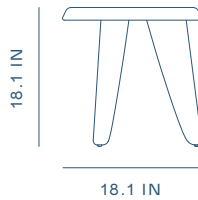

Small

Large

Finn Side Table

An easygoing compliment to any arrangement.

PRODUCT ID	WG-T110
DIMENSIONS	D 18.1 × W 18.1 × H 18.1 in
MATERIAL*	- Oak, Nero Marquina / Volakas Marble - Walnut, Nero Marquina / Volakas Marble *Available in all Stellar Works finishes.