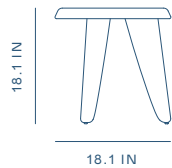

WG-T210-L

D 35.4 × W 35.4 × H 16 in

Finn Side Table

WG-T110

D 18.1 × W 18.1 × H 18.1 in

Finishes

Natural Oak

Gray Oak