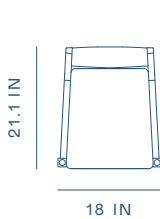

Hugo Arm Chair

Hugo Arm Chair is a fit for private dining rooms, formal home dining, or a home office.

PRODUCT ID	WG-S11
DIMENSIONS	D 21.2 × W 23.3 × H 29.7 in Seating Height 18.1 in
MATERIAL*	Natural Oak, Gray Oak, Dark Brown Oak, Onyx Oak, Natural Walnut, Soap Walnut. *Available in all Stellar Works finishes, graded in fabrics & leathers.

Hugo Bar Stool

Perfectly scaled for any restaurant bar scene, or residential wet bar.

PRODUCT ID WG-S310-750

DIMENSIONS D 21.3 × W 18 × H 41.1 in Seating Height 29.6 in

MATERIAL* Natural Oak, Gray Oak, Dark Brown Oak, Onyx Oak,
Natural Walnut, Soap Walnut.
*Available in all Stellar Works finishes, graded in fabrics
& leathers.

Hugo Counter Stool

A go-to piece for kitchen islands and high top dining.

PRODUCT ID WG-S310-660

DIMENSIONS D 21.1 × W 18 × H 37.6 in Seating Height 26 in

MATERIAL* Natural Oak, Gray Oak, Dark Brown Oak, Onyx Oak,
Natural Walnut, Soap Walnut.
*Available in all Stellar Works finishes, graded in fabrics
& leathers.

D 21.1 × W 18 × H 29.7 in • Seating Height 18.1 in

Hugo Arm Chair

WG-S211

D 21.5 × W 21.5 × H 29.7 in • Seating Height 18.1 in

Hugo Bar Stool

WG-S310-750 D 21.3 × W 18 × H 41.1 in • Seating Height 29.6 in

Hugo Counter Stool