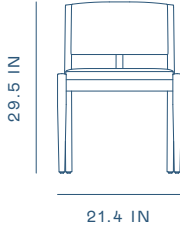

Eclipse Side Table

Product Catalogue

Hugo Collection

Hugo Dining Chair

WG-S210

D 21.5 × W 21.4 × H 29.5 in • Seating Height 18.3 in

Hugo Dining Chair Slim

WG-S220

D 21.1 × W 18 × H 29.7 in • Seating Height 18.1 in

Hugo Arm Chair

WG-S211

D 21.5 × W 21.5 × H 29.7 in • Seating Height 18.1 in

Hugo Bar Stool

WG-S310-750 D 21.3 × W 18 × H 41.1 in • Seating Height 29.6 in

Hugo Counter Stool