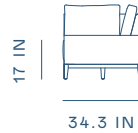

Varick Chaise L/R

Ideal for rounding out a living space or the corner of a bedroom.
Available in both a left and right orientation.

PRODUCT ID	WG-S422-L / R (Wood) WG-S423-L / R (Leather)

DIMENSIONS	D 34.3 × W 93.9 × H 32 in Seating Height 17 in

MATERIAL*	Natural Oak, Gray Oak, Dark Brown Oak, Onyx Oak, Natural Walnut, Soap Walnut. *Available in all Stellar Works finishes, graded in fabrics & leathers.