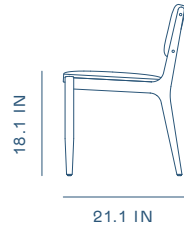

Eclipse Side Table

The tallest eclipse may be considered as a drink table or nightstand.

PRODUCT ID	WG-T240
DIMENSIONS	D 16.1 × W 16.1 × H 21 in
MATERIAL*	- Oak, Nero Marquina / Volakas Marble - Walnut, Nero Marquina / Volakas Marble *Available in all Stellar Works finishes.

Eclipse Side Table

Product Catalogue

Hugo Collection

Hugo Dining Chair

WG-S210

D 21.5 × W 21.4 × H 29.5 in • Seating Height 18.3 in

Hugo Dining Chair Slim

WG-S220

D 21.1 × W 18 × H 29.7 in • Seating Height 18.1 in

Hugo Arm Chair

WG-S211

D 21.5 × W 21.5 × H 29.7 in • Seating Height 18.1 in

Hugo Bar Stool

WG-S310-750 D 21.3 × W 18 × H 41.1 in • Seating Height 29.6 in

Hugo Counter Stool