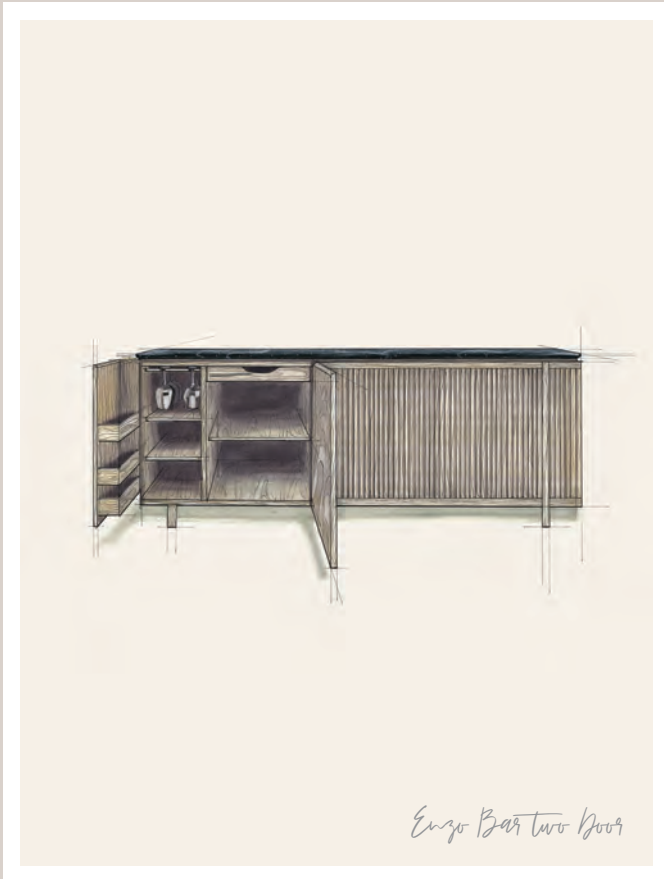

ENZO

This textural casegood is characterized by vertical striations and exquisite detailing. A beveled natural stone top is the perfect compliment to the meticulously crafted wood panels.