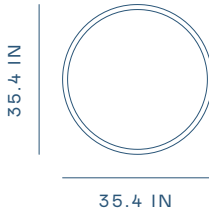

WG-T210-L

D 35.4 × W 35.4 × H 16 in

Finn Side Table