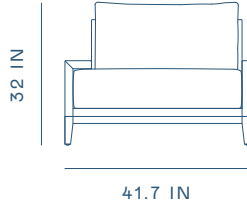

WG-S410

D 34.3 × W 91.7 × H 32 in • Seating Height 17 in

Varick Arm Chair

WG-S410

D 32.3 × W 44 × H 32 in • Seating Height 17 in

Varick Single Arm Chair L

WG-S411-L

D 32.3 x W 41.7 x H 32 in • Seating Height 17 in