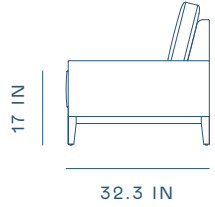

Varick Chaise L

WG-S421-L

D 34.3 × W 93.9 × H 32 in • Seating Height 17 in

Varick Chaise R

WG-S421-R

D 34.3 × W 93.9 × H 32 in • Seating Height 17 in

Finishes

Available in all Stellar Works finishes, graded in fabrics & leathers

WG-S410

D 34.3 × W 91.7 × H 32 in • Seating Height 17 in

Varick Arm Chair

WG-S410

D 32.3 × W 44 × H 32 in • Seating Height 17 in

Varick Single Arm Chair L

WG-S411-L

D 32.3 x W 41.7 x H 32 in • Seating Height 17 in