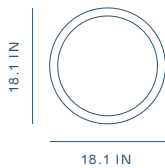

WG-T210-L

D 35.4 × W 35.4 × H 16 in

Finn Side Table

WG-T110

D 18.1 × W 18.1 × H 18.1 in

Finishes

Natural Oak

Gray Oak