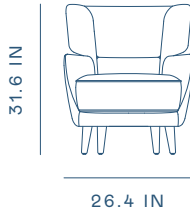

Onyx Oak

Natural Walnut

Soap Walnut

Teddy Collection

Teddy Lounge Chair

WG-S110

D 29.5 × W 28.1 × H 41.1 in • Seating Height 17 in

29.5 IN

Fold Lounge Chair

WG-S120

D 28.9 × W 26.4 × H 31.6 in • Seating Height 17 in

28.9 IN

Teddy Fold Ottoman

WG-S610

D 28.3 × W 72 × H 20.3 in • Seating Height 17 in

21.8 IN

Teddy Daybed

WG-S510

D 21.8 × W 25.9 × H 17 in • Seating Height 17 in

Finishes

Available in all Stellar Works finishes, graded in fabrics & leathers

Natural Oak

Gray Oak

Dark Brown Oak