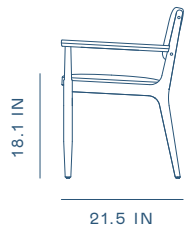

Hugo Dining Chair

PRODUCT ID WG-S210

DIMENSIONS D 21.1 × W 21.5 × H 29.7 in Seating Height 18.in

MATERIAL* Natural Oak, Gray Oak, Dark Brown Oak, Onyx Oak,
Natural Walnut, Soap Walnut.
*Available in all Stellar Works finishes, graded in fabrics
& leathers.

Hugo Slim Dining Chair

Slim is designed with a sleeker profile, more appropriate for residential use.

PRODUCT ID WG-S220

DIMENSIONS D 21.1 × W 18 × H 29.7 in Seating Height 18.1 in

MATERIAL* Natural Oak, Gray Oak, Dark Brown Oak, Onyx Oak,
Natural Walnut, Soap Walnut.
*Available in all Stellar Works finishes, graded in fabrics
& leathers.

Hugo Arm Chair

Hugo Arm Chair is a fit for private dining rooms, formal home dining, or a home office.

PRODUCT ID	WG-S11
DIMENSIONS	D 21.2 × W 23.3 × H 29.7 in Seating Height 18.1 in
MATERIAL*	Natural Oak, Gray Oak, Dark Brown Oak, Onyx Oak, Natural Walnut, Soap Walnut. *Available in all Stellar Works finishes, graded in fabrics & leathers.

Hugo Bar Stool

Perfectly scaled for any restaurant bar scene, or residential wet bar.

PRODUCT ID WG-S310-750

DIMENSIONS D 21.3 × W 18 × H 41.1 in Seating Height 29.6 in

MATERIAL* Natural Oak, Gray Oak, Dark Brown Oak, Onyx Oak,
Natural Walnut, Soap Walnut.
*Available in all Stellar Works finishes, graded in fabrics
& leathers.