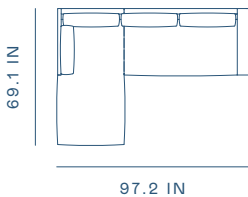

Hugo Bar Stool

Perfectly scaled for any restaurant bar scene, or residential wet bar.

PRODUCT ID WG-S310-750

DIMENSIONS D 21.3 × W 18 × H 41.1 in Seating Height 29.6 in

MATERIAL* Natural Oak, Gray Oak, Dark Brown Oak, Onyx Oak,
Natural Walnut, Soap Walnut.
*Available in all Stellar Works finishes, graded in fabrics
& leathers.

Hugo Counter Stool

A go-to piece for kitchen islands and high top dining.

PRODUCT ID WG-S310-660

DIMENSIONS D 21.1 × W 18 × H 37.6 in Seating Height 26 in

MATERIAL* Natural Oak, Gray Oak, Dark Brown Oak, Onyx Oak,
Natural Walnut, Soap Walnut.
*Available in all Stellar Works finishes, graded in fabrics
& leathers.

DIMENSIONS	D 69.1 × W 97.2 × H 32 in Seating Height 17 in
-------------------	--

MATERIAL*	Natural Oak, Gray Oak, Dark Brown Oak, Onyx Oak, Natural Walnut, Soap Walnut. *Available in all Stellar Works finishes, graded in fabrics & leathers.
------------------	--