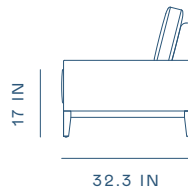

Varick Arm Chair

A natural choice for offering generous seating in a lobby or lounge setting.

PRODUCT ID	WG-S410-L / R (Wood) WG-S411-L / R (Leather)

DIMENSIONS	D 32.3 × W 44 × H 32 in Seating Height 17 in

MATERIAL*	Natural Oak, Gray Oak, Dark Brown Oak, Onyx Oak, Natural Walnut, Soap Walnut. *Available in all Stellar Works finishes, graded in fabrics & leathers.