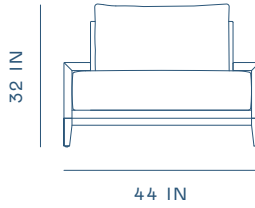

WG-S410

D 34.3 × W 91.7 × H 32 in • Seating Height 17 in

Varick Arm Chair

WG-S410

D 32.3 × W 44 × H 32 in • Seating Height 17 in

Varick Single Arm Chair L

WG-S411-L

D 32.3 x W 41.7 x H 32 in • Seating Height 17 in