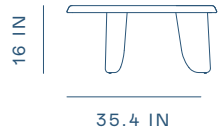

WG-T210-L

D 35.4 × W 35.4 × H 16 in

Finn Side Table