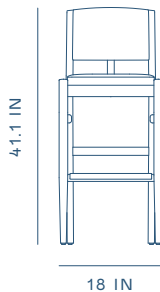

Hugo Arm Chair

Hugo Arm Chair is a fit for private dining rooms, formal home dining, or a home office.

PRODUCT ID	WG-S11
DIMENSIONS	D 21.2 × W 23.3 × H 29.7 in Seating Height 18.1 in
MATERIAL*	Natural Oak, Gray Oak, Dark Brown Oak, Onyx Oak, Natural Walnut, Soap Walnut. *Available in all Stellar Works finishes, graded in fabrics & leathers.

Hugo Bar Stool

Perfectly scaled for any restaurant bar scene, or residential wet bar.

PRODUCT ID WG-S310-750

DIMENSIONS D 21.3 × W 18 × H 41.1 in Seating Height 29.6 in

MATERIAL* Natural Oak, Gray Oak, Dark Brown Oak, Onyx Oak,
Natural Walnut, Soap Walnut.
*Available in all Stellar Works finishes, graded in fabrics
& leathers.

D 21.1 × W 18 × H 29.7 in • Seating Height 18.1 in

Hugo Arm Chair

WG-S211

D 21.5 × W 21.5 × H 29.7 in • Seating Height 18.1 in

Hugo Bar Stool

WG-S310-750 D 21.3 × W 18 × H 41.1 in • Seating Height 29.6 in

Hugo Counter Stool