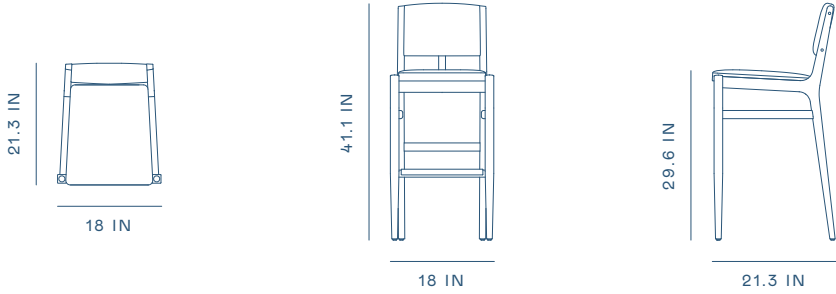

Eclipse Side Table

Product Catalogue

Hugo Collection

Hugo Dining Chair

WG-S210

D 21.5 × W 21.4 × H 29.5 in • Seating Height 18.3 in

Hugo Dining Chair Slim

WG-S220

D 21.1 × W 18 × H 29.7 in • Seating Height 18.1 in

Hugo Arm Chair

WG-S211

D 21.5 × W 21.5 × H 29.7 in • Seating Height 18.1 in

Hugo Bar Stool

WG-S310-750 D 21.3 × W 18 × H 41.1 in • Seating Height 29.6 in

Hugo Counter Stool

WG-S310-660 D 21.1 × W 18 × H 37.6 in • Seating Height 26 in

Finishes

Available in all Stellar Works finishes, graded in fabrics & leathers

Natural Oak

Gray Oak

Dark Brown Oak

Onyx Oak

Natural Walnut

Soap Walnut

Varick Collection

Varick Sectional Sofa L

WG-S430-L

D 69.1× W 97.2 × H 32 in • Seating Height 17 in

Varick Sectional Sofa R

WG-S430-R

D 69.1× W 97.2 × H 32 in • Seating Height 17 in