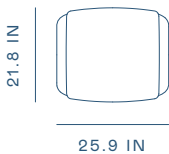

Teddy Fold Ottoman

Built as a companion for the Teddy or Fold Lounge Chairs, yet stylish enough to stand on its own - whether under your feet or set in front of a fireplace.

PRODUCT ID   WG-S510

DIMENSIONS   D 21.8 × W 25.9 × H 17 in   Seating Height 17 in

---

MATERIAL*   Natural Oak, Gray Oak, Dark Brown Oak, Onyx Oak, Natural Walnut, Soap Walnut.
*Available in all Stellar Works finishes, graded in fabrics & leathers.