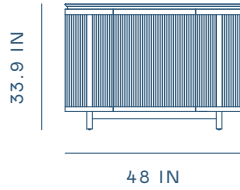

Enzo Collection

Enzo One Door

WG-C120

D 22 × W 70.1 × H 33.9 in