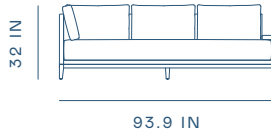

Varick Chaise L/R

Ideal for rounding out a living space or the corner of a bedroom.
Available in both a left and right orientation.

PRODUCT ID	WG-S422-L / R (Wood) WG-S423-L / R (Leather)

DIMENSIONS	D 34.3 × W 93.9 × H 32 in Seating Height 17 in

MATERIAL*	Natural Oak, Gray Oak, Dark Brown Oak, Onyx Oak, Natural Walnut, Soap Walnut. *Available in all Stellar Works finishes, graded in fabrics & leathers.