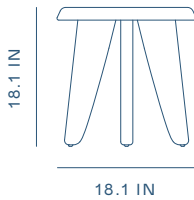

PRODUCT ID	WG-T210-S / WG-T210-L
DIMENSIONS	D 28.3 × W 28.3 × H 12.6 in (Small) D 35.4 × W 35.4 × H 16 in (Large)
MATERIAL*	Natural Oak, Gray Oak, Dark Brown Oak, Onyx Oak, Natural Walnut, Soap Walnut. *Available in all Stellar Works finishes.

Small

Large

Finn Side Table

An easygoing compliment to any arrangement.

PRODUCT ID	WG-T110
DIMENSIONS	D 18.1 × W 18.1 × H 18.1 in
MATERIAL*	- Oak, Nero Marquina / Volakas Marble - Walnut, Nero Marquina / Volakas Marble *Available in all Stellar Works finishes.