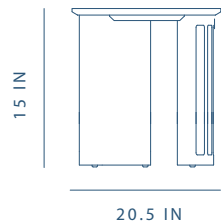

Eclipse Nesting Table Small

A shorter, more slender version that can be used as an ample accompaniment in a living setting.

PRODUCT ID	WG-T410
DIMENSIONS	D 20.5 × W 20.5 × H 15 in
MATERIAL*	- Oak, Nero Marquina / Volakas Marble - Walnut, Nero Marquina / Volakas Marble *Available in all Stellar Works finishes.