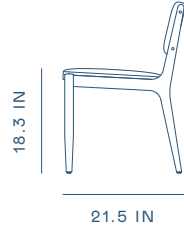

Eclipse Side Table

The tallest eclipse may be considered as a drink table or nightstand.

PRODUCT ID	WG-T240
DIMENSIONS	D 16.1 × W 16.1 × H 21 in
MATERIAL*	- Oak, Nero Marquina / Volakas Marble - Walnut, Nero Marquina / Volakas Marble *Available in all Stellar Works finishes.

Eclipse Side Table

Product Catalogue

Hugo Collection

Hugo Dining Chair

WG-S210

D 21.5 × W 21.4 × H 29.5 in • Seating Height 18.3 in

Hugo Dining Chair Slim

WG-S220

D 21.1 × W 18 × H 29.7 in • Seating Height 18.1 in

Hugo Arm Chair

WG-S211

D 21.5 × W 21.5 × H 29.7 in • Seating Height 18.1 in

Hugo Bar Stool

WG-S310-750 D 21.3 × W 18 × H 41.1 in • Seating Height 29.6 in

Hugo Counter Stool