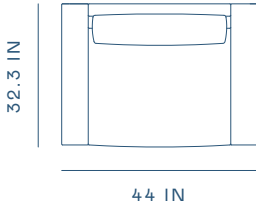

WG-S410

D 34.3 × W 91.7 × H 32 in • Seating Height 17 in

Varick Arm Chair

WG-S410

D 32.3 × W 44 × H 32 in • Seating Height 17 in

Varick Single Arm Chair L

WG-S411-L

D 32.3 x W 41.7 x H 32 in • Seating Height 17 in