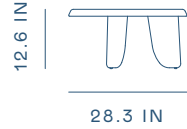

Soap Walnut

Nero Marquina

Volakas Marble

Finn Collection

Finn Nesting Table Small

WG-T210-S

D 28.3 × W 28.3 × H 12.6 in

Finn Nesting Table Large