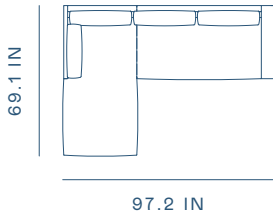

D 21.1 × W 18 × H 29.7 in • Seating Height 18.1 in

Hugo Arm Chair

WG-S211

D 21.5 × W 21.5 × H 29.7 in • Seating Height 18.1 in

Hugo Bar Stool

WG-S310-750 D 21.3 × W 18 × H 41.1 in • Seating Height 29.6 in

Hugo Counter Stool

WG-S310-660 D 21.1 × W 18 × H 37.6 in • Seating Height 26 in

Finishes

Available in all Stellar Works finishes, graded in fabrics & leathers

Natural Oak

Gray Oak

Dark Brown Oak

Onyx Oak

Natural Walnut

Soap Walnut

Varick Collection

Varick Sectional Sofa L

WG-S430-L

D 69.1× W 97.2 × H 32 in • Seating Height 17 in

Varick Sectional Sofa R

WG-S430-R

D 69.1× W 97.2 × H 32 in • Seating Height 17 in