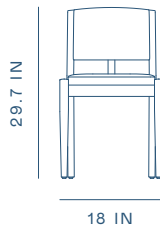

Hugo Dining Chair

PRODUCT ID WG-S210

DIMENSIONS D 21.1 × W 21.5 × H 29.7 in Seating Height 18.in

MATERIAL* Natural Oak, Gray Oak, Dark Brown Oak, Onyx Oak,
Natural Walnut, Soap Walnut.
*Available in all Stellar Works finishes, graded in fabrics
& leathers.

Hugo Slim Dining Chair

Slim is designed with a sleeker profile, more appropriate for residential use.

PRODUCT ID WG-S220

DIMENSIONS D 21.1 × W 18 × H 29.7 in Seating Height 18.1 in

MATERIAL* Natural Oak, Gray Oak, Dark Brown Oak, Onyx Oak,
Natural Walnut, Soap Walnut.
*Available in all Stellar Works finishes, graded in fabrics
& leathers.