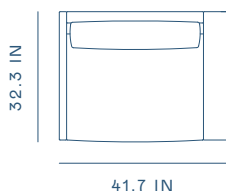

DIMENSIONS	D 69.1 × W 97.2 × H 32 in Seating Height 17 in
-------------------	--

MATERIAL*	Natural Oak, Gray Oak, Dark Brown Oak, Onyx Oak, Natural Walnut, Soap Walnut. *Available in all Stellar Works finishes, graded in fabrics & leathers.
------------------	--

DIMENSIONS	D 34.3 × W 93.9 × H 32 in Seating Height 17 in
------------	--

MATERIAL*	Natural Oak, Gray Oak, Dark Brown Oak, Onyx Oak, Natural Walnut, Soap Walnut. *Available in all Stellar Works finishes, graded in fabrics & leathers.
-----------	--

Varick Arm Chair

A natural choice for offering generous seating in a lobby or lounge setting.

PRODUCT ID	WG-S410-L / R (Wood) WG-S411-L / R (Leather)
------------	---

DIMENSIONS	D 32.3 × W 44 × H 32 in Seating Height 17 in
------------	--

An assymetrical piece, perfect for nestling into with a book or a cocktail.

PRODUCT ID	WG-S412-L / R (Wood) WG-S413-L / R (Leather)
DIMENSIONS	D 32.3 × W 41.7 × H 32 in Seating Height 17 in
MATERIAL*	Natural Oak, Gray Oak, Dark Brown Oak, Onyx Oak, Natural Walnut, Soap Walnut. *Available in all Stellar Works finishes, graded in fabrics & leathers.