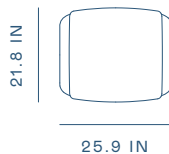

Teddy Fold Ottoman

Built as a companion for the Teddy or Fold Lounge Chairs, yet stylish enough to stand on its own - whether under your feet or set in front of a fireplace.

PRODUCT ID   WG-S510

DIMENSIONS   D 21.8 × W 25.9 × H 17 in   Seating Height 17 in

---

MATERIAL*   Natural Oak, Gray Oak, Dark Brown Oak, Onyx Oak, Natural Walnut, Soap Walnut.
*Available in all Stellar Works finishes, graded in fabrics & leathers.