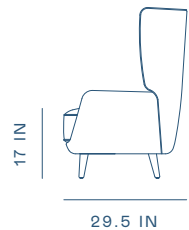

DIMENSIONS	D 34.3 × W 93.9 × H 32 in Seating Height 17 in
------------	--

MATERIAL*	Natural Oak, Gray Oak, Dark Brown Oak, Onyx Oak, Natural Walnut, Soap Walnut. *Available in all Stellar Works finishes, graded in fabrics & leathers.
-----------	--

An assymetrical piece, perfect for nestling into with a book or a cocktail.

PRODUCT ID	WG-S412-L / R (Wood) WG-S413-L / R (Leather)
DIMENSIONS	D 32.3 × W 41.7 × H 32 in Seating Height 17 in
MATERIAL*	Natural Oak, Gray Oak, Dark Brown Oak, Onyx Oak, Natural Walnut, Soap Walnut. *Available in all Stellar Works finishes, graded in fabrics & leathers.

Left: Varick Sectional Sofa
Right: Varick Sofa

TEDDY

Continuous vectors define the planes of this range, which balances a traditional vernacular with a contemporary silhouette.

Teddy Lounge Chair

Teddy's high profile envelops the user, creating a cocoon of comfort.

PRODUCT ID	WG-S110
DIMENSIONS	D 29.5 × W 28.1 × H 41.1 in Seating Height 17 in
MATERIAL*	Natural Oak, Gray Oak, Dark Brown Oak, Onyx Oak, Natural Walnut, Soap Walnut. *Available in all Stellar Works finishes, graded in fabrics & leathers.