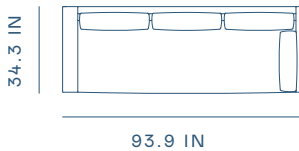

Soap Walnut

Varick Collection

Varick Sectional Sofa L

WG-S430-L

D 69.1× W 97.2 × H 32 in • Seating Height 17 in

Varick Sectional Sofa R

WG-S430-R

D 69.1× W 97.2 × H 32 in • Seating Height 17 in

Varick Chaise L

WG-S421-L

D 34.3 × W 93.9 × H 32 in • Seating Height 17 in

Varick Chaise R

WG-S421-R

D 34.3 × W 93.9 × H 32 in • Seating Height 17 in

Finishes

Available in all Stellar Works finishes, graded in fabrics & leathers