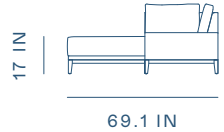

D 21.1 × W 18 × H 29.7 in • Seating Height 18.1 in

Hugo Arm Chair

WG-S211

D 21.5 × W 21.5 × H 29.7 in • Seating Height 18.1 in

Hugo Bar Stool

WG-S310-750 D 21.3 × W 18 × H 41.1 in • Seating Height 29.6 in

Hugo Counter Stool

WG-S310-660 D 21.1 × W 18 × H 37.6 in • Seating Height 26 in

Finishes

Available in all Stellar Works finishes, graded in fabrics & leathers

Natural Oak

Gray Oak

Dark Brown Oak

Onyx Oak

Natural Walnut

Soap Walnut

Varick Collection

Varick Sectional Sofa L

WG-S430-L

D 69.1× W 97.2 × H 32 in • Seating Height 17 in

Varick Sectional Sofa R

WG-S430-R

D 69.1× W 97.2 × H 32 in • Seating Height 17 in

Varick Chaise L

WG-S421-L

D 34.3 × W 93.9 × H 32 in • Seating Height 17 in

Varick Chaise R

WG-S421-R

D 34.3 × W 93.9 × H 32 in • Seating Height 17 in

Finishes

Available in all Stellar Works finishes, graded in fabrics & leathers