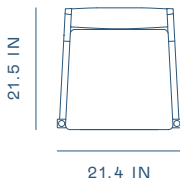

Hugo Dining Chair

PRODUCT ID WG-S210

DIMENSIONS D 21.1 × W 21.5 × H 29.7 in Seating Height 18.in

MATERIAL* Natural Oak, Gray Oak, Dark Brown Oak, Onyx Oak,
Natural Walnut, Soap Walnut.
*Available in all Stellar Works finishes, graded in fabrics
& leathers.