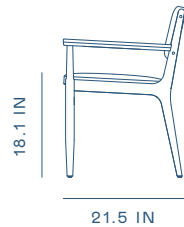

Eclipse Side Table

The tallest eclipse may be considered as a drink table or nightstand.

PRODUCT ID	WG-T240
DIMENSIONS	D 16.1 × W 16.1 × H 21 in
MATERIAL*	- Oak, Nero Marquina / Volakas Marble - Walnut, Nero Marquina / Volakas Marble *Available in all Stellar Works finishes.

Eclipse Side Table

Product Catalogue

Hugo Collection

Hugo Dining Chair

WG-S210

D 21.5 × W 21.4 × H 29.5 in • Seating Height 18.3 in

Hugo Dining Chair Slim

WG-S220

D 21.1 × W 18 × H 29.7 in • Seating Height 18.1 in

Hugo Arm Chair

WG-S211

D 21.5 × W 21.5 × H 29.7 in • Seating Height 18.1 in

Hugo Bar Stool

WG-S310-750 D 21.3 × W 18 × H 41.1 in • Seating Height 29.6 in

Hugo Counter Stool