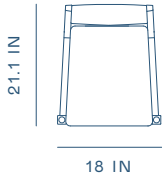

Eclipse Side Table

The tallest eclipse may be considered as a drink table or nightstand.

PRODUCT ID	WG-T240
DIMENSIONS	D 16.1 × W 16.1 × H 21 in
MATERIAL*	- Oak, Nero Marquina / Volakas Marble - Walnut, Nero Marquina / Volakas Marble *Available in all Stellar Works finishes.

Eclipse Side Table

Product Catalogue

Hugo Collection

Hugo Dining Chair

WG-S210

D 21.5 × W 21.4 × H 29.5 in • Seating Height 18.3 in

Hugo Dining Chair Slim

WG-S220

D 21.1 × W 18 × H 29.7 in • Seating Height 18.1 in

Hugo Arm Chair

WG-S211

D 21.5 × W 21.5 × H 29.7 in • Seating Height 18.1 in

Hugo Bar Stool

WG-S310-750 D 21.3 × W 18 × H 41.1 in • Seating Height 29.6 in

Hugo Counter Stool