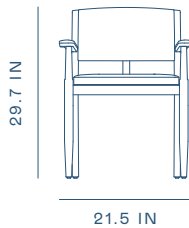

Hugo Dining Chair

PRODUCT ID WG-S210

DIMENSIONS D 21.1 × W 21.5 × H 29.7 in Seating Height 18.in

MATERIAL* Natural Oak, Gray Oak, Dark Brown Oak, Onyx Oak,
Natural Walnut, Soap Walnut.
*Available in all Stellar Works finishes, graded in fabrics
& leathers.

Hugo Slim Dining Chair

Slim is designed with a sleeker profile, more appropriate for residential use.

PRODUCT ID WG-S220

DIMENSIONS D 21.1 × W 18 × H 29.7 in Seating Height 18.1 in

MATERIAL* Natural Oak, Gray Oak, Dark Brown Oak, Onyx Oak,
Natural Walnut, Soap Walnut.
*Available in all Stellar Works finishes, graded in fabrics
& leathers.

Hugo Arm Chair

Hugo Arm Chair is a fit for private dining rooms, formal home dining, or a home office.

PRODUCT ID	WG-S11
DIMENSIONS	D 21.2 × W 23.3 × H 29.7 in Seating Height 18.1 in
MATERIAL*	Natural Oak, Gray Oak, Dark Brown Oak, Onyx Oak, Natural Walnut, Soap Walnut. *Available in all Stellar Works finishes, graded in fabrics & leathers.

Hugo Bar Stool

Perfectly scaled for any restaurant bar scene, or residential wet bar.

PRODUCT ID WG-S310-750

DIMENSIONS D 21.3 × W 18 × H 41.1 in Seating Height 29.6 in

MATERIAL* Natural Oak, Gray Oak, Dark Brown Oak, Onyx Oak,
Natural Walnut, Soap Walnut.
*Available in all Stellar Works finishes, graded in fabrics
& leathers.