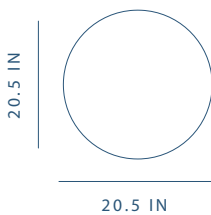

Eclipse Nesting Table Small

A shorter, more slender version that can be used as an ample accompaniment in a living setting.

PRODUCT ID	WG-T410
DIMENSIONS	D 20.5 × W 20.5 × H 15 in
MATERIAL*	- Oak, Nero Marquina / Volakas Marble - Walnut, Nero Marquina / Volakas Marble *Available in all Stellar Works finishes.