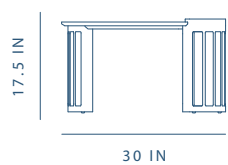

Eclipse Nesting Table Large

A generous table, easily used for casual bites and gatherings.

PRODUCT ID	WG-T220
DIMENSIONS	D 30.6 × W 30 × H 17.5 in
MATERIAL*	- Oak, Nero Marquina / Volakas Marble - Walnut, Nero Marquina / Volakas Marble *Available in all Stellar Works finishes.