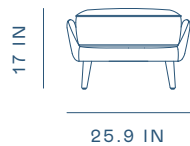

Onyx Oak

Natural Walnut

Soap Walnut

Teddy Collection

Teddy Lounge Chair

WG-S110

D 29.5 × W 28.1 × H 41.1 in • Seating Height 17 in

29.5 IN

Fold Lounge Chair

WG-S120

D 28.9 × W 26.4 × H 31.6 in • Seating Height 17 in

28.9 IN

Teddy Fold Ottoman

WG-S610

D 28.3 × W 72 × H 20.3 in • Seating Height 17 in

21.8 IN

Teddy Daybed

WG-S510

D 21.8 × W 25.9 × H 17 in • Seating Height 17 in

Finishes

Available in all Stellar Works finishes, graded in fabrics & leathers

Natural Oak

Gray Oak

Dark Brown Oak