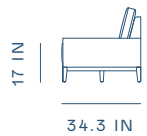

DIMENSIONS	D 69.1 × W 97.2 × H 32 in Seating Height 17 in
-------------------	--

MATERIAL*	Natural Oak, Gray Oak, Dark Brown Oak, Onyx Oak, Natural Walnut, Soap Walnut. *Available in all Stellar Works finishes, graded in fabrics & leathers.
------------------	--

DIMENSIONS	D 34.3 × W 93.9 × H 32 in Seating Height 17 in
------------	--

MATERIAL*	Natural Oak, Gray Oak, Dark Brown Oak, Onyx Oak, Natural Walnut, Soap Walnut. *Available in all Stellar Works finishes, graded in fabrics & leathers.
-----------	--

Varick Sofa

The Varick Sofa is a benchmark piece of the William Gray collection.

PRODUCT ID	WG-S420 (Wood) WG-S421 (Leather)
DIMENSIONS	D 34.3 × W 91.7 × H 32 in Seating Height 17 in
MATERIAL*	Natural Oak, Gray Oak, Dark Brown Oak, Onyx Oak, Natural Walnut, Soap Walnut. *Available in all Stellar Works finishes, graded in fabrics & leathers.