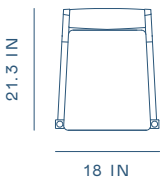

Hugo Slim Dining Chair

Slim is designed with a sleeker profile, more appropriate for residential use.

PRODUCT ID WG-S220

DIMENSIONS D 21.1 × W 18 × H 29.7 in Seating Height 18.1 in

MATERIAL* Natural Oak, Gray Oak, Dark Brown Oak, Onyx Oak,
Natural Walnut, Soap Walnut.
*Available in all Stellar Works finishes, graded in fabrics
& leathers.

Hugo Arm Chair

Hugo Arm Chair is a fit for private dining rooms, formal home dining, or a home office.

PRODUCT ID	WG-S11
DIMENSIONS	D 21.2 × W 23.3 × H 29.7 in Seating Height 18.1 in
MATERIAL*	Natural Oak, Gray Oak, Dark Brown Oak, Onyx Oak, Natural Walnut, Soap Walnut. *Available in all Stellar Works finishes, graded in fabrics & leathers.

Hugo Bar Stool

Perfectly scaled for any restaurant bar scene, or residential wet bar.

PRODUCT ID WG-S310-750

DIMENSIONS D 21.3 × W 18 × H 41.1 in Seating Height 29.6 in

MATERIAL* Natural Oak, Gray Oak, Dark Brown Oak, Onyx Oak,
Natural Walnut, Soap Walnut.
*Available in all Stellar Works finishes, graded in fabrics
& leathers.

D 21.1 × W 18 × H 29.7 in • Seating Height 18.1 in

Hugo Arm Chair

WG-S211

D 21.5 × W 21.5 × H 29.7 in • Seating Height 18.1 in

Hugo Bar Stool

WG-S310-750 D 21.3 × W 18 × H 41.1 in • Seating Height 29.6 in

Hugo Counter Stool