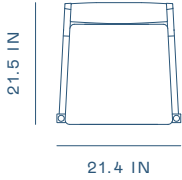

Eclipse Side Table

The tallest eclipse may be considered as a drink table or nightstand.

PRODUCT ID	WG-T240
DIMENSIONS	D 16.1 × W 16.1 × H 21 in
MATERIAL*	- Oak, Nero Marquina / Volakas Marble - Walnut, Nero Marquina / Volakas Marble *Available in all Stellar Works finishes.

Eclipse Side Table

Product Catalogue

Hugo Collection

Hugo Dining Chair

WG-S210

D 21.5 × W 21.4 × H 29.5 in • Seating Height 18.3 in

Hugo Dining Chair Slim

WG-S220

D 21.1 × W 18 × H 29.7 in • Seating Height 18.1 in

Hugo Arm Chair

WG-S211

D 21.5 × W 21.5 × H 29.7 in • Seating Height 18.1 in

Hugo Bar Stool

WG-S310-750 D 21.3 × W 18 × H 41.1 in • Seating Height 29.6 in

Hugo Counter Stool