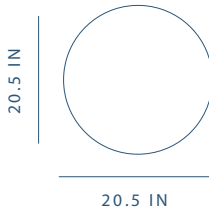

WG-T220

D 30.6 × W 30 × H 17.5 in

Eclipse Nesting Table Small

WG-T230

D 20.5 × W 20.5 × H 15 in

Eclipse Side Table

WG-T240

D 16.1 × W 16.1 × H 21 in