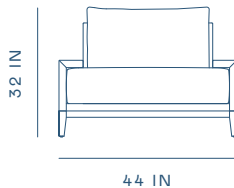

Varick Arm Chair

A natural choice for offering generous seating in a lobby or lounge setting.

PRODUCT ID	WG-S410-L / R (Wood) WG-S411-L / R (Leather)

DIMENSIONS	D 32.3 × W 44 × H 32 in Seating Height 17 in

MATERIAL*	Natural Oak, Gray Oak, Dark Brown Oak, Onyx Oak, Natural Walnut, Soap Walnut. *Available in all Stellar Works finishes, graded in fabrics & leathers.