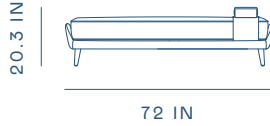

Fold Lounge Chair

WG-S120

D 28.9 × W 26.4 × H 31.6 in • Seating Height 17 in

28.9 IN

Teddy Fold Ottoman

WG-S610

D 28.3 × W 72 × H 20.3 in • Seating Height 17 in

21.8 IN

Teddy Daybed

WG-S510

D 21.8 × W 25.9 × H 17 in • Seating Height 17 in

Finishes

Available in all Stellar Works finishes, graded in fabrics & leathers

Natural Oak

Gray Oak

Dark Brown Oak