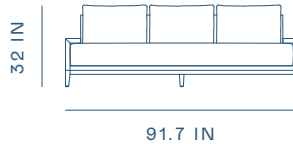

Varick Collection

Varick Sofa

WG-S410

D 34.3 × W 91.7 × H 32 in • Seating Height 17 in