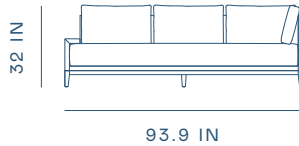

Soap Walnut

Varick Collection

Varick Sectional Sofa L

WG-S430-L

D 69.1× W 97.2 × H 32 in • Seating Height 17 in

Varick Sectional Sofa R

WG-S430-R

D 69.1× W 97.2 × H 32 in • Seating Height 17 in

Varick Chaise L

WG-S421-L

D 34.3 × W 93.9 × H 32 in • Seating Height 17 in

Varick Chaise R

WG-S421-R

D 34.3 × W 93.9 × H 32 in • Seating Height 17 in

Finishes

Available in all Stellar Works finishes, graded in fabrics & leathers