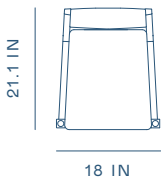

Hugo Dining Chair

PRODUCT ID WG-S210

DIMENSIONS D 21.1 × W 21.5 × H 29.7 in Seating Height 18.in

MATERIAL* Natural Oak, Gray Oak, Dark Brown Oak, Onyx Oak,
Natural Walnut, Soap Walnut.
*Available in all Stellar Works finishes, graded in fabrics
& leathers.

Hugo Slim Dining Chair

Slim is designed with a sleeker profile, more appropriate for residential use.

PRODUCT ID WG-S220

DIMENSIONS D 21.1 × W 18 × H 29.7 in Seating Height 18.1 in

MATERIAL* Natural Oak, Gray Oak, Dark Brown Oak, Onyx Oak,
Natural Walnut, Soap Walnut.
*Available in all Stellar Works finishes, graded in fabrics
& leathers.