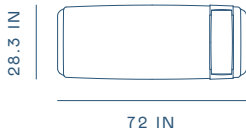

PRODUCT ID WG-S610

DIMENSIONS D 28.3 × W 72 × H 20.3 in Seating Height 17 in

MATERIAL* Natural Oak, Gray Oak, Dark Brown Oak, Onyx Oak, Natural Walnut, Soap Walnut.
*Available in all Stellar Works finishes, graded in fabrics & leathers.