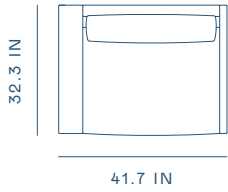

Varick Chaise L

WG-S421-L

D 34.3 × W 93.9 × H 32 in • Seating Height 17 in

Varick Chaise R

WG-S421-R

D 34.3 × W 93.9 × H 32 in • Seating Height 17 in

Finishes

Available in all Stellar Works finishes, graded in fabrics & leathers

WG-S410

D 34.3 × W 91.7 × H 32 in • Seating Height 17 in

Varick Arm Chair

WG-S410

D 32.3 × W 44 × H 32 in • Seating Height 17 in

Varick Single Arm Chair L

WG-S411-L

D 32.3 x W 41.7 x H 32 in • Seating Height 17 in