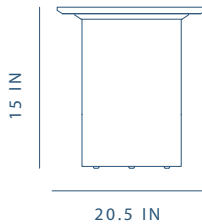

Eclipse Nesting Table Small

A shorter, more slender version that can be used as an ample accompaniment in a living setting.

PRODUCT ID	WG-T410
DIMENSIONS	D 20.5 × W 20.5 × H 15 in
MATERIAL*	- Oak, Nero Marquina / Volakas Marble - Walnut, Nero Marquina / Volakas Marble *Available in all Stellar Works finishes.