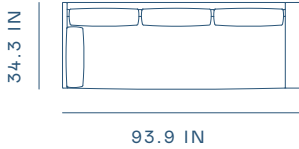

Soap Walnut

Varick Collection

Varick Sectional Sofa L

WG-S430-L

D 69.1× W 97.2 × H 32 in • Seating Height 17 in

Varick Sectional Sofa R

WG-S430-R

D 69.1× W 97.2 × H 32 in • Seating Height 17 in

Varick Chaise L

WG-S421-L

D 34.3 × W 93.9 × H 32 in • Seating Height 17 in

Varick Chaise R

WG-S421-R

D 34.3 × W 93.9 × H 32 in • Seating Height 17 in

Finishes

Available in all Stellar Works finishes, graded in fabrics & leathers