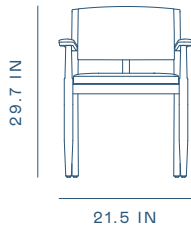

Eclipse Side Table

Product Catalogue

Hugo Collection

Hugo Dining Chair

WG-S210

D 21.5 × W 21.4 × H 29.5 in • Seating Height 18.3 in

Hugo Dining Chair Slim

WG-S220

D 21.1 × W 18 × H 29.7 in • Seating Height 18.1 in

Hugo Arm Chair

WG-S211

D 21.5 × W 21.5 × H 29.7 in • Seating Height 18.1 in

Hugo Bar Stool

WG-S310-750 D 21.3 × W 18 × H 41.1 in • Seating Height 29.6 in

Hugo Counter Stool