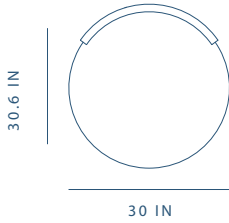

Eclipse Collection

Eclipse Nesting Table Large

WG-T220

D 30.6 × W 30 × H 17.5 in

Eclipse Nesting Table Small