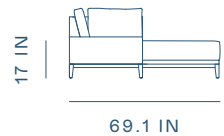

WG-S310-660 D 21.1 × W 18 × H 37.6 in • Seating Height 26 in

Finishes

Available in all Stellar Works finishes, graded in fabrics & leathers

Natural Oak

Gray Oak

Dark Brown Oak

Onyx Oak

Natural Walnut

Soap Walnut

Varick Collection

Varick Sectional Sofa L

WG-S430-L

D 69.1× W 97.2 × H 32 in • Seating Height 17 in

Varick Sectional Sofa R

WG-S430-R

D 69.1× W 97.2 × H 32 in • Seating Height 17 in

Varick Chaise L

WG-S421-L

D 34.3 × W 93.9 × H 32 in • Seating Height 17 in

Varick Chaise R

WG-S421-R

D 34.3 × W 93.9 × H 32 in • Seating Height 17 in

Finishes

Available in all Stellar Works finishes, graded in fabrics & leathers