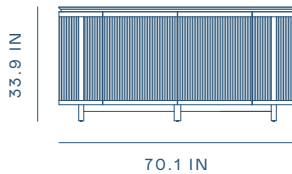

Enzo Bar Two Door

An expanded version to fit in a large living space or luxury suite.

PRODUCT ID   WG-C120

DIMENSIONS   D 22 × W 70.1 × H 33.9 in

MATERIAL*   - Oak, Nero Marquina / Volakas Marble
                                             - Walnut, Nero Marquina / Volakas Marble
                                             * Available in all Stellar Works finishes.