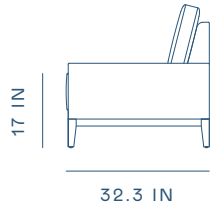

Varick Single Arm Chair R

WG-S411-R

D 32.3 x W 41.7 x H 32 in • Seating Height 17 in