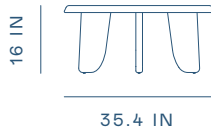

WG-T210-L

D 35.4 × W 35.4 × H 16 in

Finn Side Table