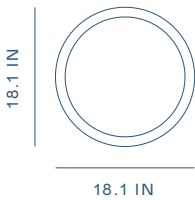

PRODUCT ID	WG-T210-S / WG-T210-L
DIMENSIONS	D 28.3 × W 28.3 × H 12.6 in (Small) D 35.4 × W 35.4 × H 16 in (Large)
MATERIAL*	Natural Oak, Gray Oak, Dark Brown Oak, Onyx Oak, Natural Walnut, Soap Walnut. *Available in all Stellar Works finishes.

Small

Large

Finn Side Table

An easygoing compliment to any arrangement.

PRODUCT ID	WG-T110
DIMENSIONS	D 18.1 × W 18.1 × H 18.1 in
MATERIAL*	- Oak, Nero Marquina / Volakas Marble - Walnut, Nero Marquina / Volakas Marble *Available in all Stellar Works finishes.