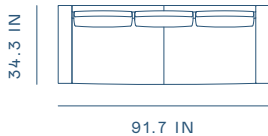

DIMENSIONS	D 69.1 × W 97.2 × H 32 in Seating Height 17 in
-------------------	--

MATERIAL*	Natural Oak, Gray Oak, Dark Brown Oak, Onyx Oak, Natural Walnut, Soap Walnut. *Available in all Stellar Works finishes, graded in fabrics & leathers.
------------------	--

DIMENSIONS	D 34.3 × W 93.9 × H 32 in Seating Height 17 in
------------	--

MATERIAL*	Natural Oak, Gray Oak, Dark Brown Oak, Onyx Oak, Natural Walnut, Soap Walnut. *Available in all Stellar Works finishes, graded in fabrics & leathers.
-----------	--

Varick Sofa

The Varick Sofa is a benchmark piece of the William Gray collection.

PRODUCT ID	WG-S420 (Wood) WG-S421 (Leather)
DIMENSIONS	D 34.3 × W 91.7 × H 32 in Seating Height 17 in
MATERIAL*	Natural Oak, Gray Oak, Dark Brown Oak, Onyx Oak, Natural Walnut, Soap Walnut. *Available in all Stellar Works finishes, graded in fabrics & leathers.