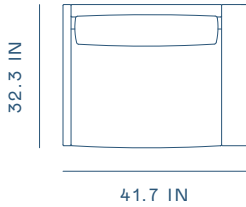

Varick Single Arm Chair R

WG-S411-R

D 32.3 x W 41.7 x H 32 in • Seating Height 17 in