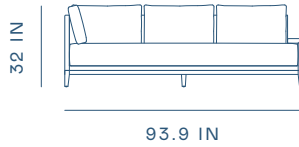

Soap Walnut

Varick Collection

Varick Sectional Sofa L

WG-S430-L

D 69.1× W 97.2 × H 32 in • Seating Height 17 in

Varick Sectional Sofa R

WG-S430-R

D 69.1× W 97.2 × H 32 in • Seating Height 17 in

Varick Chaise L

WG-S421-L

D 34.3 × W 93.9 × H 32 in • Seating Height 17 in

Varick Chaise R

WG-S421-R

D 34.3 × W 93.9 × H 32 in • Seating Height 17 in

Finishes

Available in all Stellar Works finishes, graded in fabrics & leathers