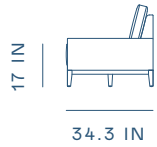

Varick Chaise L

WG-S421-L

D 34.3 × W 93.9 × H 32 in • Seating Height 17 in

Varick Chaise R

WG-S421-R

D 34.3 × W 93.9 × H 32 in • Seating Height 17 in

Finishes

Available in all Stellar Works finishes, graded in fabrics & leathers

WG-S410

D 34.3 × W 91.7 × H 32 in • Seating Height 17 in

Varick Arm Chair

WG-S410

D 32.3 × W 44 × H 32 in • Seating Height 17 in

Varick Single Arm Chair L

WG-S411-L

D 32.3 x W 41.7 x H 32 in • Seating Height 17 in