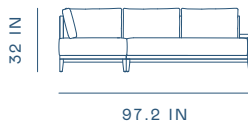

Hugo Counter Stool

A go-to piece for kitchen islands and high top dining.

PRODUCT ID WG-S310-660

DIMENSIONS D 21.1 × W 18 × H 37.6 in Seating Height 26 in

MATERIAL* Natural Oak, Gray Oak, Dark Brown Oak, Onyx Oak,
Natural Walnut, Soap Walnut.
*Available in all Stellar Works finishes, graded in fabrics
& leathers.

DIMENSIONS	D 69.1 × W 97.2 × H 32 in Seating Height 17 in
-------------------	--

MATERIAL*	Natural Oak, Gray Oak, Dark Brown Oak, Onyx Oak, Natural Walnut, Soap Walnut. *Available in all Stellar Works finishes, graded in fabrics & leathers.
------------------	--