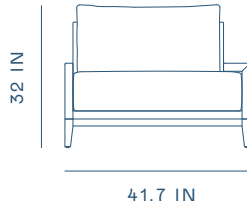

Varick Single Arm Chair R

WG-S411-R

D 32.3 x W 41.7 x H 32 in • Seating Height 17 in