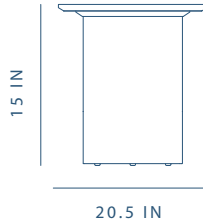

WG-T220

D 30.6 × W 30 × H 17.5 in

Eclipse Nesting Table Small

WG-T230

D 20.5 × W 20.5 × H 15 in

Eclipse Side Table

WG-T240

D 16.1 × W 16.1 × H 21 in