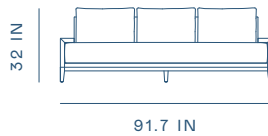

DIMENSIONS	D 69.1 × W 97.2 × H 32 in Seating Height 17 in
-------------------	--

MATERIAL*	Natural Oak, Gray Oak, Dark Brown Oak, Onyx Oak, Natural Walnut, Soap Walnut. *Available in all Stellar Works finishes, graded in fabrics & leathers.
------------------	--

DIMENSIONS	D 34.3 × W 93.9 × H 32 in Seating Height 17 in
------------	--

MATERIAL*	Natural Oak, Gray Oak, Dark Brown Oak, Onyx Oak, Natural Walnut, Soap Walnut. *Available in all Stellar Works finishes, graded in fabrics & leathers.
-----------	--

Varick Sofa

The Varick Sofa is a benchmark piece of the William Gray collection.

PRODUCT ID	WG-S420 (Wood) WG-S421 (Leather)
DIMENSIONS	D 34.3 × W 91.7 × H 32 in Seating Height 17 in
MATERIAL*	Natural Oak, Gray Oak, Dark Brown Oak, Onyx Oak, Natural Walnut, Soap Walnut. *Available in all Stellar Works finishes, graded in fabrics & leathers.