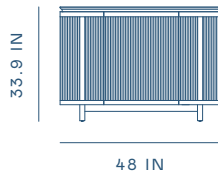

Enzo Bar One Door

Equally at home in a private residence or as a showcase for guest room amenities.

PRODUCT ID   WG-C110

DIMENSIONS   D 22 × W 48 × H 33 in

MATERIAL*   - Oak, Nero Marquina / Volakas Marble
                                             - Walnut, Nero Marquina / Volakas Marble
                                             *Available in all Stellar Works finishes.