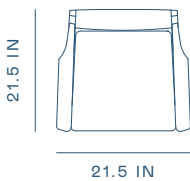

Hugo Dining Chair

PRODUCT ID WG-S210

DIMENSIONS D 21.1 × W 21.5 × H 29.7 in Seating Height 18.in

MATERIAL* Natural Oak, Gray Oak, Dark Brown Oak, Onyx Oak,
Natural Walnut, Soap Walnut.
*Available in all Stellar Works finishes, graded in fabrics
& leathers.

Hugo Slim Dining Chair

Slim is designed with a sleeker profile, more appropriate for residential use.

PRODUCT ID WG-S220

DIMENSIONS D 21.1 × W 18 × H 29.7 in Seating Height 18.1 in

MATERIAL* Natural Oak, Gray Oak, Dark Brown Oak, Onyx Oak,
Natural Walnut, Soap Walnut.
*Available in all Stellar Works finishes, graded in fabrics
& leathers.

Hugo Bar Stool

Perfectly scaled for any restaurant bar scene, or residential wet bar.

PRODUCT ID WG-S310-750

DIMENSIONS D 21.3 × W 18 × H 41.1 in Seating Height 29.6 in

MATERIAL* Natural Oak, Gray Oak, Dark Brown Oak, Onyx Oak,
Natural Walnut, Soap Walnut.
*Available in all Stellar Works finishes, graded in fabrics
& leathers.