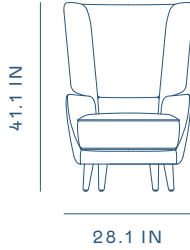

Onyx Oak

Natural Walnut

Soap Walnut

Teddy Collection

Teddy Lounge Chair

WG-S110

D 29.5 × W 28.1 × H 41.1 in • Seating Height 17 in

29.5 IN

Fold Lounge Chair

WG-S120

D 28.9 × W 26.4 × H 31.6 in • Seating Height 17 in

28.9 IN

Teddy Fold Ottoman

WG-S610

D 28.3 × W 72 × H 20.3 in • Seating Height 17 in

21.8 IN

Teddy Daybed

WG-S510

D 21.8 × W 25.9 × H 17 in • Seating Height 17 in

Finishes

Available in all Stellar Works finishes, graded in fabrics & leathers

Natural Oak

Gray Oak

Dark Brown Oak