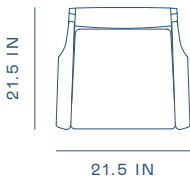

Eclipse Side Table

Product Catalogue

Hugo Collection

Hugo Dining Chair

WG-S210

D 21.5 × W 21.4 × H 29.5 in • Seating Height 18.3 in

Hugo Dining Chair Slim

WG-S220

D 21.1 × W 18 × H 29.7 in • Seating Height 18.1 in

Hugo Arm Chair

WG-S211

D 21.5 × W 21.5 × H 29.7 in • Seating Height 18.1 in

Hugo Bar Stool

WG-S310-750 D 21.3 × W 18 × H 41.1 in • Seating Height 29.6 in

Hugo Counter Stool