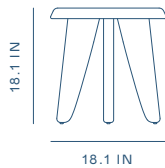

WG-T210-L

D 35.4 × W 35.4 × H 16 in

Finn Side Table

WG-T110

D 18.1 × W 18.1 × H 18.1 in

Finishes

Natural Oak

Gray Oak