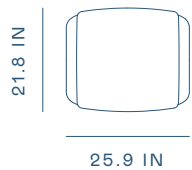

Onyx Oak

Natural Walnut

Soap Walnut

Teddy Collection

Teddy Lounge Chair

WG-S110

D 29.5 × W 28.1 × H 41.1 in • Seating Height 17 in

29.5 IN

Fold Lounge Chair

WG-S120

D 28.9 × W 26.4 × H 31.6 in • Seating Height 17 in

28.9 IN

Teddy Fold Ottoman

WG-S610

D 28.3 × W 72 × H 20.3 in • Seating Height 17 in

21.8 IN

Teddy Daybed

WG-S510

D 21.8 × W 25.9 × H 17 in • Seating Height 17 in

Finishes

Available in all Stellar Works finishes, graded in fabrics & leathers

Natural Oak

Gray Oak

Dark Brown Oak