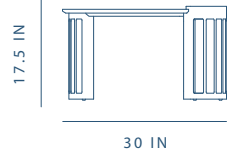

WG-T220

D 30.6 × W 30 × H 17.5 in

Eclipse Nesting Table Small

WG-T230

D 20.5 × W 20.5 × H 15 in

Eclipse Side Table

WG-T240

D 16.1 × W 16.1 × H 21 in