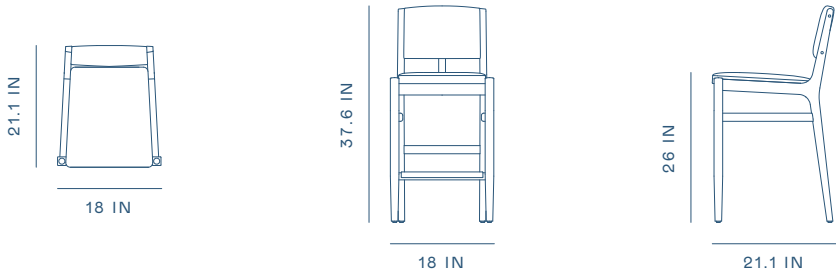

Eclipse Side Table

Product Catalogue

Hugo Collection

Hugo Dining Chair

WG-S210

D 21.5 × W 21.4 × H 29.5 in • Seating Height 18.3 in

Hugo Dining Chair Slim

WG-S220

D 21.1 × W 18 × H 29.7 in • Seating Height 18.1 in

Hugo Arm Chair

WG-S211

D 21.5 × W 21.5 × H 29.7 in • Seating Height 18.1 in

Hugo Bar Stool

WG-S310-750 D 21.3 × W 18 × H 41.1 in • Seating Height 29.6 in

Hugo Counter Stool

WG-S310-660 D 21.1 × W 18 × H 37.6 in • Seating Height 26 in

Finishes

Available in all Stellar Works finishes, graded in fabrics & leathers

Natural Oak

Gray Oak

Dark Brown Oak

Onyx Oak

Natural Walnut

Soap Walnut

Varick Collection

Varick Sectional Sofa L

WG-S430-L

D 69.1× W 97.2 × H 32 in • Seating Height 17 in

Varick Sectional Sofa R

WG-S430-R

D 69.1× W 97.2 × H 32 in • Seating Height 17 in