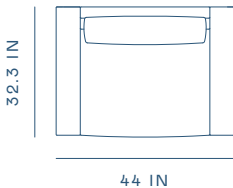

Varick Arm Chair

A natural choice for offering generous seating in a lobby or lounge setting.

PRODUCT ID	WG-S410-L / R (Wood) WG-S411-L / R (Leather)

DIMENSIONS	D 32.3 × W 44 × H 32 in Seating Height 17 in

MATERIAL*	Natural Oak, Gray Oak, Dark Brown Oak, Onyx Oak, Natural Walnut, Soap Walnut. *Available in all Stellar Works finishes, graded in fabrics & leathers.