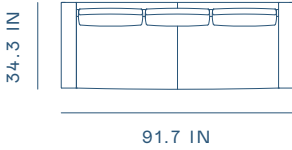

Varick Collection

Varick Sofa

WG-S410

D 34.3 × W 91.7 × H 32 in • Seating Height 17 in