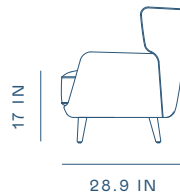

An assymetrical piece, perfect for nestling into with a book or a cocktail.

PRODUCT ID	WG-S412-L / R (Wood) WG-S413-L / R (Leather)
DIMENSIONS	D 32.3 × W 41.7 × H 32 in Seating Height 17 in
MATERIAL*	Natural Oak, Gray Oak, Dark Brown Oak, Onyx Oak, Natural Walnut, Soap Walnut. *Available in all Stellar Works finishes, graded in fabrics & leathers.

PRODUCT ID	WG-S110
DIMENSIONS	D 29.5 × W 28.1 × H 41.1 in Seating Height 17 in
MATERIAL*	Natural Oak, Gray Oak, Dark Brown Oak, Onyx Oak, Natural Walnut, Soap Walnut. *Available in all Stellar Works finishes, graded in fabrics & leathers.

PRODUCT ID WG-S120

DIMENSIONS D 28.9 × W 26.4 × H 31.6 in Seating Height 17 in

MATERIAL* Natural Oak, Gray Oak, Dark Brown Oak, Onyx Oak, Natural Walnut, Soap Walnut.
*Available in all Stellar Works finishes, graded in fabrics & leathers.