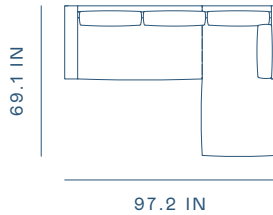

WG-S310-660 D 21.1 × W 18 × H 37.6 in • Seating Height 26 in

Finishes

Available in all Stellar Works finishes, graded in fabrics & leathers

Natural Oak

Gray Oak

Dark Brown Oak

Onyx Oak

Natural Walnut

Soap Walnut

Varick Collection

Varick Sectional Sofa L

WG-S430-L

D 69.1× W 97.2 × H 32 in • Seating Height 17 in

Varick Sectional Sofa R

WG-S430-R

D 69.1× W 97.2 × H 32 in • Seating Height 17 in

Varick Chaise L

WG-S421-L

D 34.3 × W 93.9 × H 32 in • Seating Height 17 in

Varick Chaise R

WG-S421-R

D 34.3 × W 93.9 × H 32 in • Seating Height 17 in

Finishes

Available in all Stellar Works finishes, graded in fabrics & leathers