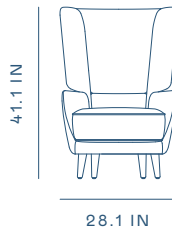

An assymetrical piece, perfect for nestling into with a book or a cocktail.

PRODUCT ID	WG-S412-L / R (Wood) WG-S413-L / R (Leather)
DIMENSIONS	D 32.3 × W 41.7 × H 32 in Seating Height 17 in
MATERIAL*	Natural Oak, Gray Oak, Dark Brown Oak, Onyx Oak, Natural Walnut, Soap Walnut. *Available in all Stellar Works finishes, graded in fabrics & leathers.

Left: Varick Sectional Sofa
Right: Varick Sofa

TEDDY

Continuous vectors define the planes of this range, which balances a traditional vernacular with a contemporary silhouette.

Teddy Lounge Chair

Teddy's high profile envelops the user, creating a cocoon of comfort.

PRODUCT ID	WG-S110
DIMENSIONS	D 29.5 × W 28.1 × H 41.1 in Seating Height 17 in
MATERIAL*	Natural Oak, Gray Oak, Dark Brown Oak, Onyx Oak, Natural Walnut, Soap Walnut. *Available in all Stellar Works finishes, graded in fabrics & leathers.