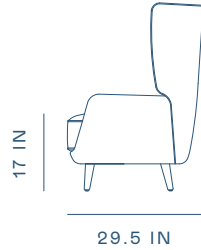

Varick Single Arm Chair R

WG-S411-R

D 32.3 x W 41.7 x H 32 in • Seating Height 17 in

Finishes

Available in all Stellar Works finishes, graded in fabrics & leathers

Natural Oak

Gray Oak

Dark Brown Oak

Onyx Oak

Natural Walnut

Soap Walnut

Teddy Collection

Teddy Lounge Chair

WG-S110

D 29.5 × W 28.1 × H 41.1 in • Seating Height 17 in

29.5 IN

Fold Lounge Chair

WG-S120

D 28.9 × W 26.4 × H 31.6 in • Seating Height 17 in

28.9 IN

Teddy Fold Ottoman

WG-S610

D 28.3 × W 72 × H 20.3 in • Seating Height 17 in

21.8 IN

Teddy Daybed

WG-S510

D 21.8 × W 25.9 × H 17 in • Seating Height 17 in

Finishes

Available in all Stellar Works finishes, graded in fabrics & leathers

Natural Oak

Gray Oak

Dark Brown Oak