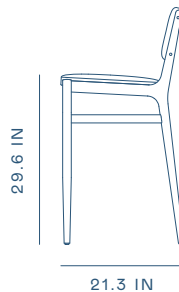

Hugo Dining Chair

PRODUCT ID WG-S210

DIMENSIONS D 21.1 × W 21.5 × H 29.7 in Seating Height 18.in

MATERIAL* Natural Oak, Gray Oak, Dark Brown Oak, Onyx Oak,
Natural Walnut, Soap Walnut.
*Available in all Stellar Works finishes, graded in fabrics
& leathers.

Hugo Slim Dining Chair

Slim is designed with a sleeker profile, more appropriate for residential use.

PRODUCT ID WG-S220

DIMENSIONS D 21.1 × W 18 × H 29.7 in Seating Height 18.1 in

MATERIAL* Natural Oak, Gray Oak, Dark Brown Oak, Onyx Oak,
Natural Walnut, Soap Walnut.
*Available in all Stellar Works finishes, graded in fabrics
& leathers.

Hugo Arm Chair

Hugo Arm Chair is a fit for private dining rooms, formal home dining, or a home office.

PRODUCT ID	WG-S11
DIMENSIONS	D 21.2 × W 23.3 × H 29.7 in Seating Height 18.1 in
MATERIAL*	Natural Oak, Gray Oak, Dark Brown Oak, Onyx Oak, Natural Walnut, Soap Walnut. *Available in all Stellar Works finishes, graded in fabrics & leathers.

Hugo Bar Stool

Perfectly scaled for any restaurant bar scene, or residential wet bar.

PRODUCT ID WG-S310-750

DIMENSIONS D 21.3 × W 18 × H 41.1 in Seating Height 29.6 in

MATERIAL* Natural Oak, Gray Oak, Dark Brown Oak, Onyx Oak,
Natural Walnut, Soap Walnut.
*Available in all Stellar Works finishes, graded in fabrics
& leathers.