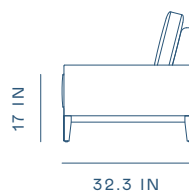

Varick Single Arm Chair L/R

An assymetrical piece, perfect for nestling into with a book or a cocktail.

PRODUCT ID	WG-S412-L / R (Wood) WG-S413-L / R (Leather)
DIMENSIONS	D 32.3 × W 41.7 × H 32 in Seating Height 17 in
MATERIAL*	Natural Oak, Gray Oak, Dark Brown Oak, Onyx Oak, Natural Walnut, Soap Walnut. *Available in all Stellar Works finishes, graded in fabrics & leathers.