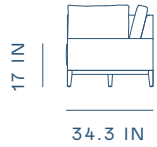

WG-S310-660 D 21.1 × W 18 × H 37.6 in • Seating Height 26 in

Finishes

Available in all Stellar Works finishes, graded in fabrics & leathers

Natural Oak

Gray Oak

Dark Brown Oak

Onyx Oak

Natural Walnut

Soap Walnut

Varick Collection

Varick Sectional Sofa L

WG-S430-L

D 69.1× W 97.2 × H 32 in • Seating Height 17 in

Varick Sectional Sofa R

WG-S430-R

D 69.1× W 97.2 × H 32 in • Seating Height 17 in

Varick Chaise L

WG-S421-L

D 34.3 × W 93.9 × H 32 in • Seating Height 17 in

Varick Chaise R

WG-S421-R

D 34.3 × W 93.9 × H 32 in • Seating Height 17 in

Finishes

Available in all Stellar Works finishes, graded in fabrics & leathers