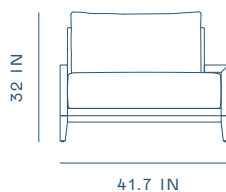

Varick Single Arm Chair L/R

An assymetrical piece, perfect for nestling into with a book or a cocktail.

PRODUCT ID	WG-S412-L / R (Wood) WG-S413-L / R (Leather)
DIMENSIONS	D 32.3 × W 41.7 × H 32 in Seating Height 17 in
MATERIAL*	Natural Oak, Gray Oak, Dark Brown Oak, Onyx Oak, Natural Walnut, Soap Walnut. *Available in all Stellar Works finishes, graded in fabrics & leathers.