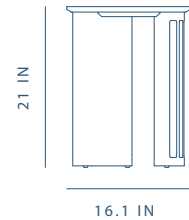

WG-T220

D 30.6 × W 30 × H 17.5 in

Eclipse Nesting Table Small

WG-T230

D 20.5 × W 20.5 × H 15 in

Eclipse Side Table

WG-T240

D 16.1 × W 16.1 × H 21 in