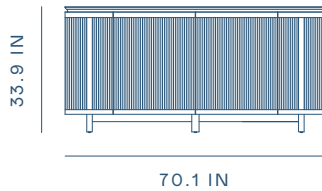

Enzo Two Door

WG-C110

D 22 × W 48 × H 33 in