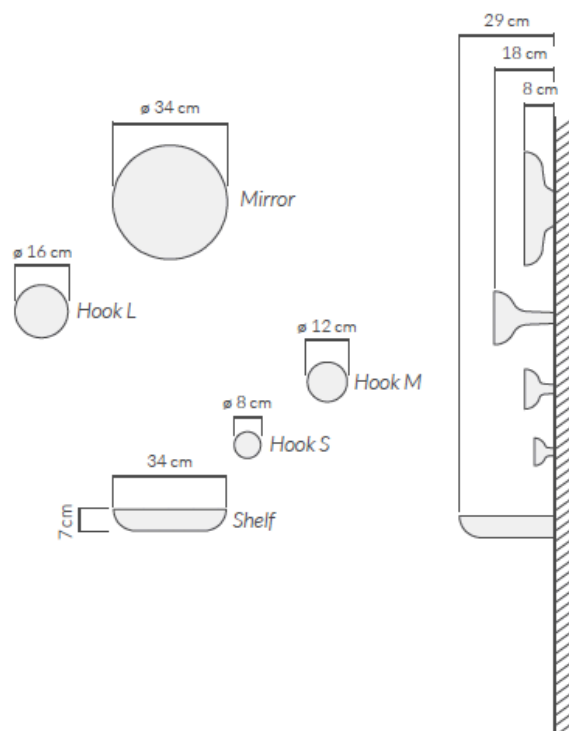

Set WELCOME

The best way to introduce your home.
Install the mirror, the shelf and the hangers as you like.

La mejor manera de presentar tu hogar.
Instala el espejo, la balda y las perchas a tu gusto.

WELCOME

Welcome

MODEL	REF.
Perchas S + M / Hooks S + M	WEN0000PSM
Percha L / Hook L	WEN000PXL
Balda / Shelf	WEN0000B
Espejo / Mirror	WEN0000E

Material: Madera chapada en nogal natural.

Material: Natural solid walnut veneered wood.

CONFIGURACIONES SUGERIDAS / SUGGESTED CONFIGURATIONS

Welcome 1 · WEN00001

Perchas S + M / Hooks S + M
Percha L / Hook L
Balda / Shelf
Espejo / Mirror

Welcome 2 · WEN00002

Perchas S + M / Hooks S + M
Balda / Shelf
Espejo / Mirror