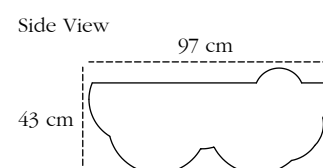

*designer* Richard Hutten

*collection*

*description* Wolk Coffee Table

*dimension*  
Width 115 cm  
Depth 97 cm  
Height 43 cm

*material* Brass

CARE Wipe gently with dry soft cloth. In case of spillage of water wipe immediately. A premium liquid wax may be used occasionally to refresh the high gloss.