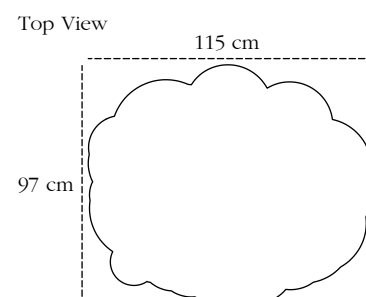

*designer* Richard Hutten

*collection*

*description* Wolk Coffee Table

*dimension*  
Width 115 cm  
Depth 97 cm  
Height 43 cm

*material* Brass

CARE Wipe gently with dry soft cloth. In case of spillage of water wipe immediately. A premium liquid wax may be used occasionally to refresh the high gloss.