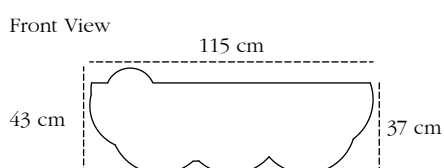

*designer* Richard Hutten

*collection*

*description* Wolk Coffee Table

*dimension*  
Width 115 cm  
Depth 97 cm  
Height 43 cm

*material* Brass

CARE Wipe gently with dry soft cloth. In case of spillage of water wipe immediately. A premium liquid wax may be used occasionally to refresh the high gloss.