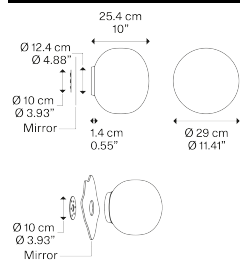

Volum,
Design by Snøhetta

Model Volum mirror 29

Volum is an exclusive series of glass lamps that are poetically simple yet complex in their technical execution. The four blown glass globes with glossy white finish come in different sizes measuring 14, 22, 29 and 42 cm in diameter. Thanks to their inherently distinct shapes, they intuitively complement one another to form unique compositions.

Volum mirror 29

Light source

E27 LED
1 x 25 W
Ø max 8.5 cm – 3.34"

Bulb not included

Structure: Silicone

Translucent

Diffuser: Blown glass

Polished White

Code

18743 120S

Net weight: 2.16 kg

Parcels: 2

CE

IP54

Energy Saving

Dim Triac