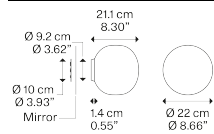

Volum,
Design by Snøhetta

Model Volum mirror 22

Volum is an exclusive series of glass lamps that are poetically simple yet complex in their technical execution. The four blown glass globes with glossy white finish come in different sizes measuring 14, 22, 29 and 42 cm in diameter. Thanks to their inherently distinct shapes, they intuitively complement one another to form unique compositions.

Volum mirror 22

Light source

E27 LED
1 x 25 W
Ø max 5 cm – 1.96"
W / L max 12.5 cm – 4.92"

Bulb not included

Structure: Silicone

Translucent

Diffuser: Blown glass

Polished White

Code

18742 120S

Net weight: 1.15 kg

Parcels: 2

IP54

Energy Saving

Dim Triac

Options of Volum