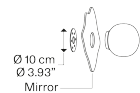

Volum,
Design by Snøhetta

Model Volum mirror 14

Volum is an exclusive series of glass lamps that are poetically simple yet complex in their technical execution. The four blown glass globes with glossy white finish come in different sizes measuring 14, 22, 29 and 42 cm in diameter. Thanks to their inherently distinct shapes, they intuitively complement one another to form unique compositions.

Volum mirror 14

Light source

E14 LED
1 x 15 W
Ø max 5 cm – 1.96"
W / L max 9 cm – 3.54"

Bulb not included

Structure: Silicone

Translucent

Diffuser: Blown glass

Polished White