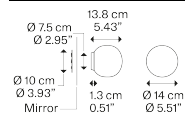

Volum,
Design by Snøhetta

Model Volum mirror 14

Volum is an exclusive series of glass lamps that are poetically simple yet complex in their technical execution. The four blown glass globes with glossy white finish come in different sizes measuring 14, 22, 29 and 42 cm in diameter. Thanks to their inherently distinct shapes, they intuitively complement one another to form unique compositions.

Volum mirror 14

Light source

E14 LED
1 x 15 W
Ø max 5 cm – 1.96"
W / L max 9 cm – 3.54"

Bulb not included

Structure: Silicone

Translucent

Diffuser: Blown glass

Polished White

Code

18741 120S

Net weight: 0.74 kg

Parcels: 2

CE

IP54

Energy Saving

Dim Triac