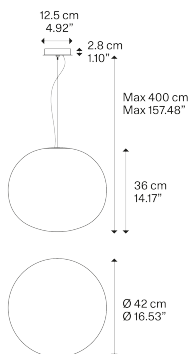

Volum,
Design by Snøhetta

Model Volum 42

The *Volum* collection is the re-interpretation of a lighting archetype from the point of view of an international design and architecture studio. It is a product that offers the same level of functionality and aesthetics from every point in the space and, at the same time, celebrates the art of glassmaking. Designed to fill a space with a 360-degree illumination, *Volum* glows uniformly in all directions providing a calming and coherent radiance.

Volum 42

Light source

E27 A60 LED
1 x 25 W

Ø max 9.8 cm
Ø max 3.74"

Bulb not included

Structure: Methacrylate

Polished White

Diffuser: Blown glass

Polished White

Code

18720 1200

Net weight: 4.00 kg

Parcels: 2

IP20

Energy Saving

Dim Triac