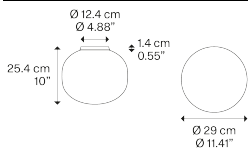

Volum,
Design by Snøhetta

Model Volum 29

Volum is an exclusive series of glass lamps that are poetically simple yet complex in their technical execution. The four blown glass globes with glossy white finish come in different sizes measuring 14, 22, 29 and 42 cm in diameter. Thanks to their inherently distinct shapes, they intuitively complement one another to form unique compositions.

Volum 29

Light source

E27 LED
1 x 25 W
Ø max 8.5 cm – 3.34"

Bulb not included

Structure: Silicone

Translucent

Diffuser: Blown glass

Polished White

Code

18743 1200

Net weight: 2.16 kg

Parcels: 2

IP54

Energy Saving

Dim Triac

Options of Volum