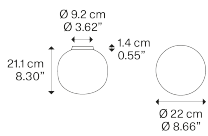

Volum,
Design by Snøhetta

Model Volum 22

Volum is an exclusive series of glass lamps that are poetically simple yet complex in their technical execution. The four blown glass globes with glossy white finish come in different sizes measuring 14, 22, 29 and 42 cm in diameter. Thanks to their inherently distinct shapes, they intuitively complement one another to form unique compositions.

Volum 22

Light source

E27 LED
1 x 25 W
Ø max 5 cm – 1.96"
W / L max 12.5 cm – 4.92"

Bulb not included

Structure: Silicone

Translucent

Diffuser: Blown glass

Polished White

Code

18742 1200

Net weight: 1.15 kg

Parcels: 2

IP54

Energy Saving

Dim Triac

Options of Volum