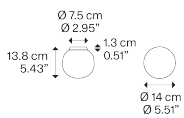

Volum,
Design by Snøhetta

Model Volum 14

Volum is an exclusive series of glass lamps that are poetically simple yet complex in their technical execution. The four blown glass globes with glossy white finish come in different sizes measuring 14, 22, 29 and 42 cm in diameter. Thanks to their inherently distinct shapes, they intuitively complement one another to form unique compositions.

Volum 14

Light source

E14 LED
1 x 15 W
Ø max 5 cm – 1.96"
W / L max
9 cm – 3.54"

Bulb not included

Structure: Silicone

Translucent

Diffuser: Blown glass

Polished White

Code

18741 1200

Net weight: 0.74 kg

Parcels: 2

IP54

Energy Saving

Dim Triac

Options of Volum