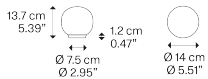

Volum,
Design by Snøhetta

Model Volum 14

Volum is an exclusive series of glass lamps that are poetically simple yet complex in their technical execution. The four blown glass globes with glossy white finish come in different sizes measuring 14, 22, 29 and 42 cm in diameter. Thanks to their inherently distinct shapes, they intuitively complement one another to form unique compositions.

Volum 14	Light source	Structure: Silicone	Diffuser: Blown glass	On / Off	Dimmer
	E14 LED 1 x 15 W Ø max 6 cm – 2.36" W / L max 9 cm – 3.54"	 Translucent	 Polished White	18781 1200	18781 120D
	On / Off Switch the cord  or				
	E14 LED 1 x 15 W Ø max 6 cm – 2.36" W / L max 9 cm – 3.54"				
	Dimmer switch on the cord				
	Bulb not included				

Net weight: 0.71 kg

Parcels: 2

IP20

Energy Saving 

Dim Triac 

Options of Volum

Volum 22

Volum 29