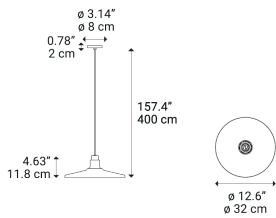

Vinyl

Model Vinyl small

Its dynamic design makes this decorative lamp perfect for public spaces.
Spin the vinyl and enjoy the light!

Vinyl small

Light source

LED E27
1 max 25 W

Structure: Metal

- Black
- Black

Diffuser: Metal

- Silver
- Deep Black

Code

50821 4100

50821 2900

Net weight: 1.03 kg

Parcels: 2

IP20

Energy Saving 

Dim 

Options of Vinyl

Vinyl large

Vinyl small

Vinyl large