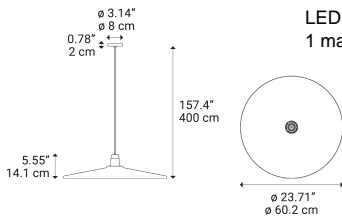

Vinyl

Model Vinyl large

Its dynamic design makes this decorative lamp perfect for public spaces.
Spin the vinyl and enjoy the light!

Vinyl large

Light source

LED E27 G95
1 max 25 W

Structure: Metal

- Black
- Black

Diffuser: Metal

- Silver
- Deep Black

Code

50822 4100

50822 2900

Net weight: 2.00 kg

Parcels: 2

IP20

Energy Saving 

Dim 

Options of Vinyl

Vinyl small

Vinyl small

Vinyl large