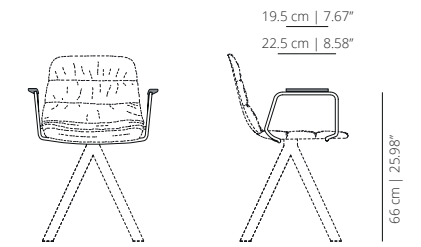

MAAPLPTBARB
smooth upholstery

MAATPTBARB
soft upholstery

SWIVEL COUNTER STOOL

MAAL4P
smooth upholstery

MAA4P
soft upholstery

SWIVEL BAR STOOL - LOW SEAT

MAALTBARB
smooth upholstery

MAATBARB
soft upholstery

SWIVEL BAR STOOL

MAAL
smooth upholstery

MAA
soft upholstery

ACCESSORIES

MAB
arms

MAABRM
wooden arms

FOUR WOODEN LEGS BAR STOOL - LOW SEAT

MAALT4MBARB
smooth upholstery