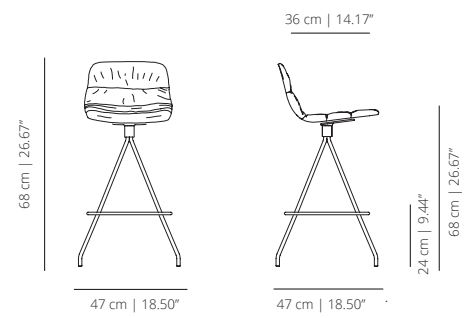

Mesa Maarten H74, D160 cm / H29.13", D62.99"

Mesa Maarten H74, D160 cm / H29.13", D62.99"

Maarten table H74, D160 cm / H29.13", D62.99"

Maarten table H74, D120 cm / H29.13", D47.24" with casters

Maarten table H74, 80x80 cm / H29.13", 31.50"x31.50"

Maarten table H74, 160 x 80 cm / H29.13", 62.99"x31.50"

Maarten table H74, D120 cm / H29.13", D47.24" with casters

Maarten table H74, 180x80 cm / H29.13", 70.87"x31.50"

Maarten table H74, 200x80 cm / H29.13", 78.74"x31.50" with casters

MAATPTCOB
soft upholstery

FOUR WOODEN LEGS COUNTER STOOL - LOW SEAT

MAALT4MCOB
smooth upholstery

MAAT4MCOB
soft upholstery

SWIVEL COUNTER STOOL - LOW SEAT

MAALTCOB
smooth upholstery

MAATCOB
soft upholstery

SLED BAR STOOL - LOW SEAT