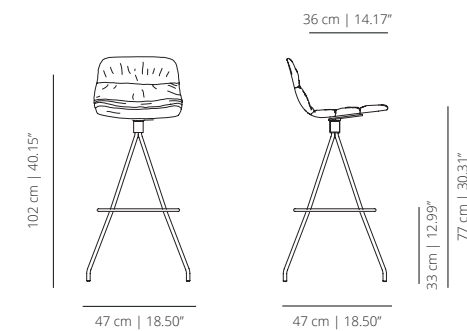

Mesa Maarten H74, D160 cm / H29.13", D62.99"

Mesa Maarten H74, D160 cm / H29.13", D62.99"

Maarten table H74, D160 cm / H29.13", D62.99"

Maarten table H74, D120 cm / H29.13", D47.24" with casters

Maarten table H74, 80x80 cm / H29.13", 31.50"x31.50"

Maarten table H74, 160 x 80 cm / H29.13", 62.99"x31.50"

Maarten table H74, D120 cm / H29.13", D47.24" with casters

Maarten table H74, 180x80 cm / H29.13", 70.87"x31.50"

Maarten table H74, 200x80 cm / H29.13", 78.74"x31.50" with casters

MAAPLPTBARB
smooth upholstery

MAATPTBARB
soft upholstery

SWIVEL COUNTER STOOL

MAAL4P
smooth upholstery

MAA4P
soft upholstery

SWIVEL BAR STOOL - LOW SEAT

MAALTBARB
smooth upholstery

MAATBARB
soft upholstery