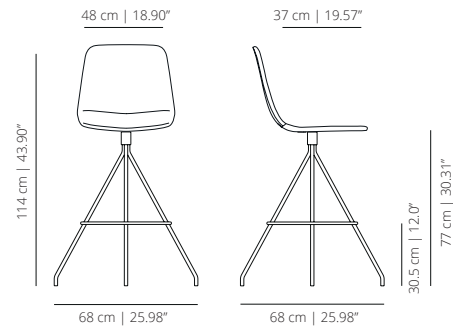

SWIVEL BAR STOOL

MAAL
smooth upholstery