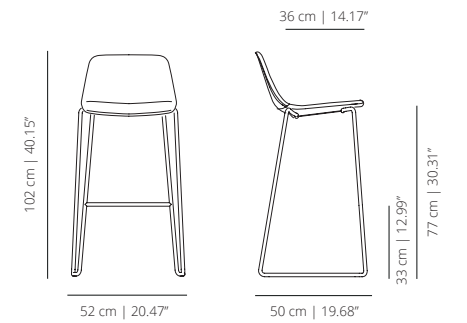

SLED BAR STOOL - LOW SEAT

MAAPLPTBARB
smooth upholstery