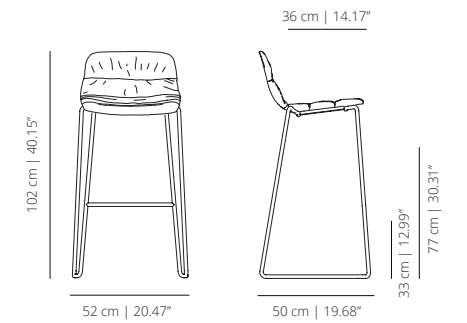

MAATPTBARB
soft upholstery