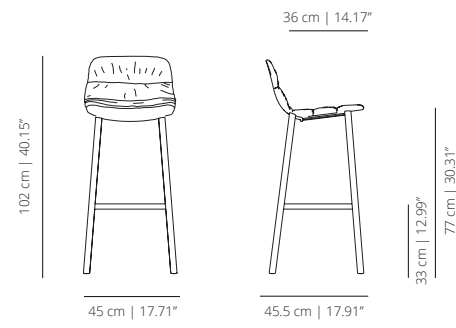

MAAT4MBARB
soft upholstery