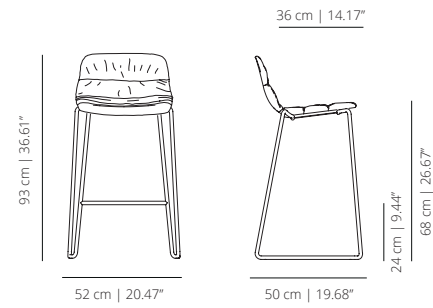

MAATPTCOB
soft upholstery