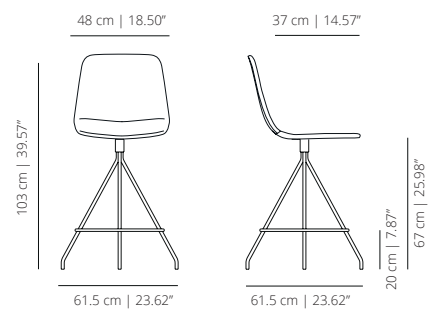

Mesa Maarten H74, D160 cm / H29.13", D62.99"

Mesa Maarten H74, D160 cm / H29.13", D62.99"

Maarten table H74, D160 cm / H29.13", D62.99"

Maarten table H74, D120 cm / H29.13", D47.24" with casters

Maarten table H74, 80x80 cm / H29.13", 31.50"x31.50"

Maarten table H74, 160 x 80 cm / H29.13", 62.99"x31.50"

Maarten table H74, D120 cm / H29.13", D47.24" with casters

Maarten table H74, 180x80 cm / H29.13", 70.87"x31.50"

Maarten table H74, 200x80 cm / H29.13", 78.74"x31.50" with casters

MAAPLPTBARB
smooth upholstery

MAATPTBARB
soft upholstery

SWIVEL COUNTER STOOL

MAAL4P
smooth upholstery

MAA4P
soft upholstery

SWIVEL BAR STOOL - LOW SEAT

MAALTBARB
smooth upholstery

MAATBARB
soft upholstery