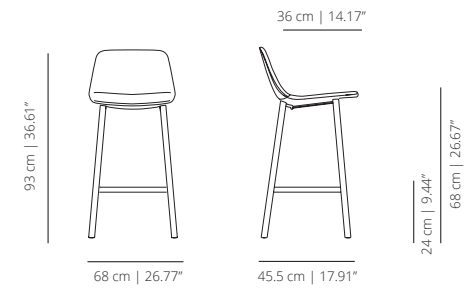

FOUR WOODEN LEGS COUNTER STOOL - LOW SEAT

MAALT4MCOB
smooth upholstery