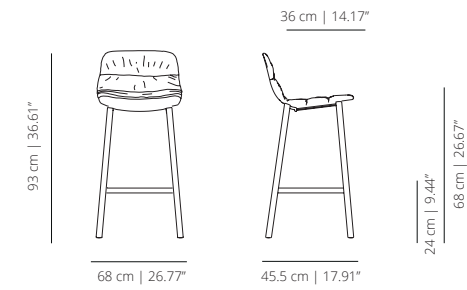

Mesa Maarten H74, D160 cm / H29.13", D62.99"

Mesa Maarten H74, D160 cm / H29.13", D62.99"

Maarten table H74, D160 cm / H29.13", D62.99"

Maarten table H74, D120 cm / H29.13", D47.24" with casters

Maarten table H74, 80x80 cm / H29.13", 31.50"x31.50"

Maarten table H74, 160 x 80 cm / H29.13", 62.99"x31.50"

Maarten table H74, D120 cm / H29.13", D47.24" with casters

Maarten table H74, 180x80 cm / H29.13", 70.87"x31.50"

Maarten table H74, 200x80 cm / H29.13", 78.74"x31.50" with casters

MAATPTCOB
soft upholstery

FOUR WOODEN LEGS COUNTER STOOL - LOW SEAT

MAALT4MCOB
smooth upholstery

MAAT4MCOB
soft upholstery

SWIVEL COUNTER STOOL - LOW SEAT

MAALTCOB
smooth upholstery

MAATCOB
soft upholstery

SLED BAR STOOL - LOW SEAT