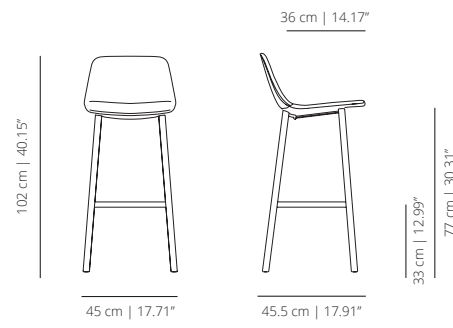

FOUR WOODEN LEGS BAR STOOL - LOW SEAT

MAALT4MBARB
smooth upholstery