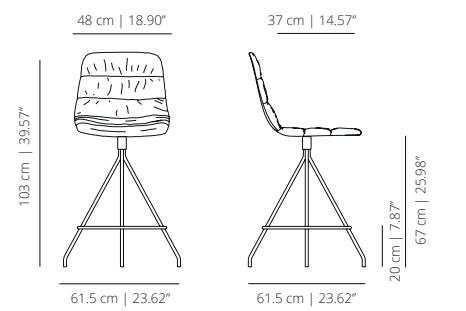

Mesa Maarten H74, D160 cm / H29.13", D62.99"

Mesa Maarten H74, D160 cm / H29.13", D62.99"

Maarten table H74, D160 cm / H29.13", D62.99"

Maarten table H74, D120 cm / H29.13", D47.24" with casters

Maarten table H74, 80x80 cm / H29.13", 31.50"x31.50"

Maarten table H74, 160 x 80 cm / H29.13", 62.99"x31.50"

Maarten table H74, D120 cm / H29.13", D47.24" with casters

Maarten table H74, 180x80 cm / H29.13", 70.87"x31.50"

Maarten table H74, 200x80 cm / H29.13", 78.74"x31.50" with casters

MAAPLPTBARB
smooth upholstery

MAATPTBARB
soft upholstery

SWIVEL COUNTER STOOL

MAAL4P
smooth upholstery

MAA4P
soft upholstery

SWIVEL BAR STOOL - LOW SEAT

MAALTBARB
smooth upholstery

MAATBARB
soft upholstery