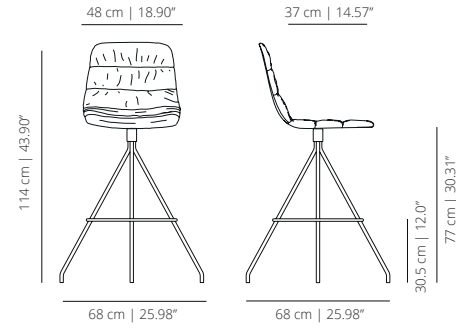

MAA
soft upholstery