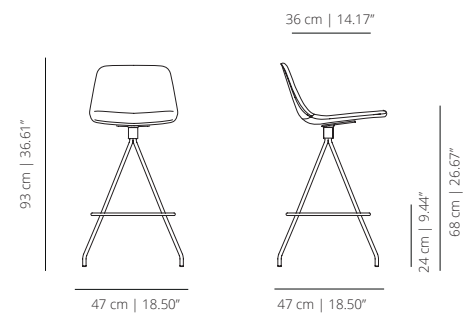

Mesa Maarten H74, D160 cm / H29.13", D62.99"

Mesa Maarten H74, D160 cm / H29.13", D62.99"

Maarten table H74, D160 cm / H29.13", D62.99"

Maarten table H74, D120 cm / H29.13", D47.24" with casters

Maarten table H74, 80x80 cm / H29.13", 31.50"x31.50"

Maarten table H74, 160 x 80 cm / H29.13", 62.99"x31.50"

Maarten table H74, D120 cm / H29.13", D47.24" with casters

Maarten table H74, 180x80 cm / H29.13", 70.87"x31.50"

Maarten table H74, 200x80 cm / H29.13", 78.74"x31.50" with casters

MAATPTCOB
soft upholstery

FOUR WOODEN LEGS COUNTER STOOL - LOW SEAT

MAALT4MCOB
smooth upholstery

MAAT4MCOB
soft upholstery

SWIVEL COUNTER STOOL - LOW SEAT

MAALTCOB
smooth upholstery

MAATCOB
soft upholstery

SLED BAR STOOL - LOW SEAT