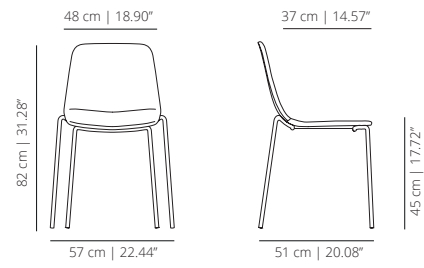

FOUR LEGS BASE

MAAL4P
smooth upholstery