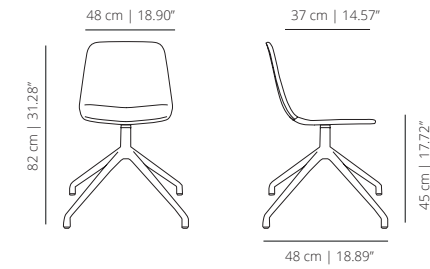

PYRAMID SWIVEL BASE

MAALPI
smooth upholstery