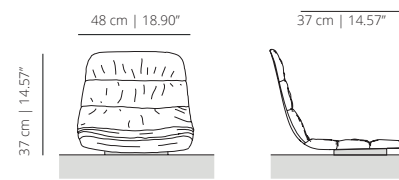

MAABUAU
soft upholstery