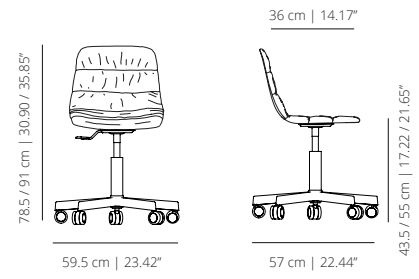

Mesa Maarten H74, D160 cm / H29.13", D62.99"

Mesa Maarten H74, D160 cm / H29.13", D62.99"

Maarten table H74, D160 cm / H29.13", D62.99"

Maarten table H74, D120 cm / H29.13", D47.24" with casters

Maarten table H74, 80x80 cm / H29.13", 31.50"x31.50"

Maarten table H74, 160 x 80 cm / H29.13", 62.99"x31.50"

Maarten table H74, D120 cm / H29.13", D47.24" with casters

Maarten table H74, 180x80 cm / H29.13", 70.87"x31.50"

Maarten table H74, 200x80 cm / H29.13", 78.74"x31.50" with casters

MAAL4PM
smooth upholstery

MAA4PM
soft upholstery

PYRAMID CASTERS SWIVEL BASE

MAALPIRU
smooth upholstery

MAAPIRU
soft upholstery

FIVE CASTERS BASE

MAALBR
smooth upholstery

MAABR
soft upholstery