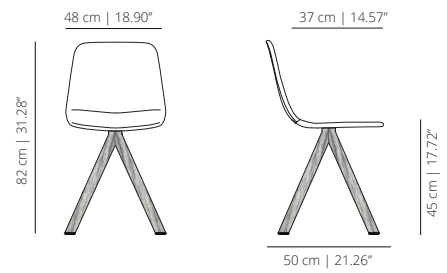

SWIVEL WOODEN BASE

MAALM
smooth upholstery