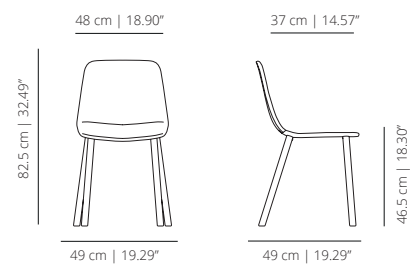

FOUR WOODEN LEGS BASE

MAAL4PM
smooth upholstery