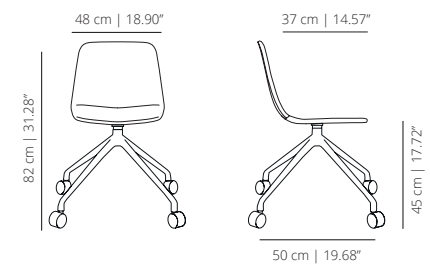

Mesa Maarten H74, D160 cm / H29.13", D62.99"

Mesa Maarten H74, D160 cm / H29.13", D62.99"

Maarten table H74, D160 cm / H29.13", D62.99"

Maarten table H74, D120 cm / H29.13", D47.24" with casters

Maarten table H74, 80x80 cm / H29.13", 31.50"x31.50"

Maarten table H74, 160 x 80 cm / H29.13", 62.99"x31.50"

Maarten table H74, D120 cm / H29.13", D47.24" with casters

Maarten table H74, 180x80 cm / H29.13", 70.87"x31.50"

Maarten table H74, 200x80 cm / H29.13", 78.74"x31.50" with casters

MAAL4PM
smooth upholstery

MAA4PM
soft upholstery

PYRAMID CASTERS SWIVEL BASE

MAALPIRU
smooth upholstery

MAAPIRU
soft upholstery

FIVE CASTERS BASE

MAALBR
smooth upholstery

MAABR
soft upholstery