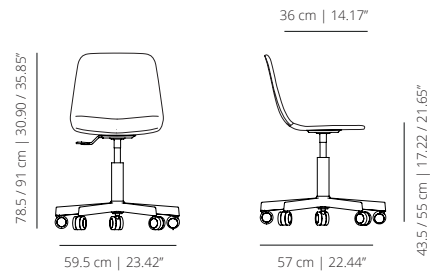

FIVE CASTERS BASE

MAALBR
smooth upholstery