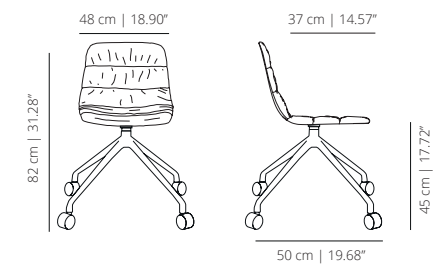

Mesa Maarten H74, D160 cm / H29.13", D62.99"

Mesa Maarten H74, D160 cm / H29.13", D62.99"

Maarten table H74, D160 cm / H29.13", D62.99"

Maarten table H74, D120 cm / H29.13", D47.24" with casters

Maarten table H74, 80x80 cm / H29.13", 31.50"x31.50"

Maarten table H74, 160 x 80 cm / H29.13", 62.99"x31.50"

Maarten table H74, D120 cm / H29.13", D47.24" with casters

Maarten table H74, 180x80 cm / H29.13", 70.87"x31.50"

Maarten table H74, 200x80 cm / H29.13", 78.74"x31.50" with casters

MAAL4PM
smooth upholstery

MAA4PM
soft upholstery

PYRAMID CASTERS SWIVEL BASE

MAALPIRU
smooth upholstery

MAAPIRU
soft upholstery

FIVE CASTERS BASE

MAALBR
smooth upholstery

MAABR
soft upholstery