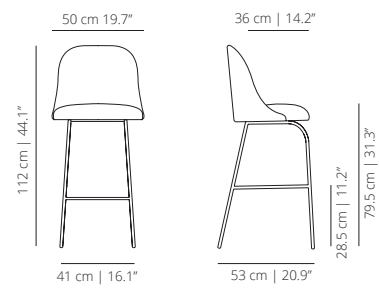

Aleta chair  
swivel base & armrests

Aleta chair  
pyramid swivel base

Aleta chair  
pyramid swivel base & armrests

Aleta chair  
flat swivel base

Aleta chair  
flat swivel base & armrests

Aleta chair  
pyramid swivel base & casters

# Aleta Stool

Technical Info - EN

**FIXED BAR STOOL**

**ALTAFC**  
stool

**ALTAFCB**  
high backrest stool

**FIXED COUNTER STOOL**

**ALTAFCBHR**  
high backrest stool with armrest

**SWIVEL COUNTER STOOL**

**ALTACO**  
stool

**FIXED BAR STOOL**

**ALTAHBR**  
high backrest stool with armrest

**SWIVEL BAR STOOL**

**ALTABAR**  
stool

**SWIVEL COUNTER STOOL**

**ALTACOB**  
high backrest stool

**ALTACOBHR**  
high backrest stool with armrest