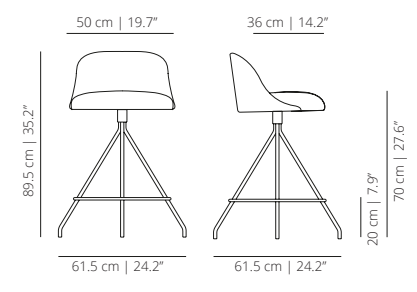

Aleta chair  
swivel base & armrests

Aleta chair  
pyramid swivel base

Aleta chair  
pyramid swivel base & armrests

Aleta chair  
flat swivel base

Aleta chair  
flat swivel base & armrests

Aleta chair  
pyramid swivel base & casters

Aleta chair  
pyramid swivel base  
with casters & armrests

Aleta chair  
five casters base

Aleta chair  
five casters base & armrests

For more info: [www.viccarbe.com/model/aleta](http://www.viccarbe.com/model/aleta)

# Aleta Stool

Technical Info - EN

**FIXED BAR STOOL**

**ALTAFC**  
stool

**ALTAFCB**  
high backrest stool

**FIXED COUNTER STOOL**

**ALTAFCBHR**  
high backrest stool with armrest

**SWIVEL COUNTER STOOL**

**ALTACO**  
stool

**FIXED BAR STOOL**

**ALTAHBR**  
high backrest stool with armrest

**SWIVEL BAR STOOL**

**ALTABAR**  
stool

**SWIVEL COUNTER STOOL**

**ALTACOB**  
high backrest stool

**ALTACOBHR**  
high backrest stool with armrest