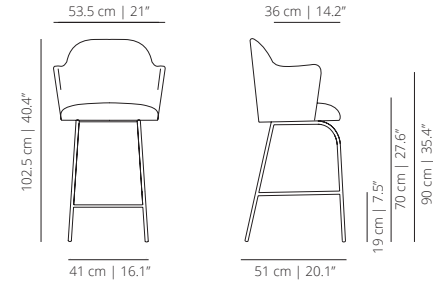

Aleta chair  
swivel base & armrests

Aleta chair  
pyramid swivel base

Aleta chair  
pyramid swivel base & armrests

Aleta chair  
flat swivel base

Aleta chair  
flat swivel base & armrests

Aleta chair  
pyramid swivel base & casters

Aleta chair  
pyramid swivel base  
with casters & armrests

Aleta chair  
five casters base

Aleta chair  
five casters base & armrests

For more info: [www.viccarbe.com/model/aleta](http://www.viccarbe.com/model/aleta)

# Aleta Stool

Technical Info - EN

**FIXED BAR STOOL**

**ALTAFC**  
stool

**ALTAFCB**  
high backrest stool

**FIXED COUNTER STOOL**

**ALTAFCBHR**  
high backrest stool with armrest

**SWIVEL COUNTER STOOL**

**ALTACO**  
stool

**FIXED BAR STOOL**

**ALTAHBR**  
high backrest stool with armrest

**SWIVEL BAR STOOL**

**ALTABAR**  
stool

**SWIVEL COUNTER STOOL**

**ALTACOB**  
high backrest stool

**ALTACOBHR**  
high backrest stool with armrest