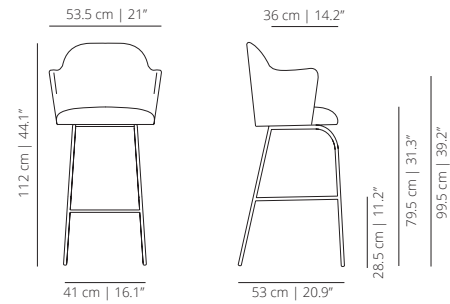

Aleta chair  
swivel base & armrests

Aleta chair  
pyramid swivel base

Aleta chair  
pyramid swivel base & armrests

Aleta chair  
flat swivel base

Aleta chair  
flat swivel base & armrests

Aleta chair  
pyramid swivel base & casters

Aleta chair  
pyramid swivel base  
with casters & armrests

Aleta chair  
five casters base

Aleta chair  
five casters base & armrests

For more info: [www.viccarbe.com/model/aleta](http://www.viccarbe.com/model/aleta)

# Aleta Stool

Technical Info - EN

**FIXED BAR STOOL**

**ALTAFC**  
stool

**ALTAFCB**  
high backrest stool

**FIXED COUNTER STOOL**

**ALTAFCBHR**  
high backrest stool with armrest

**SWIVEL COUNTER STOOL**

**ALTACO**  
stool

**FIXED BAR STOOL**

**ALTAHBR**  
high backrest stool with armrest

**SWIVEL BAR STOOL**

**ALTABAR**  
stool

**SWIVEL COUNTER STOOL**

**ALTACOB**  
high backrest stool

**ALTACOBHR**  
high backrest stool with armrest