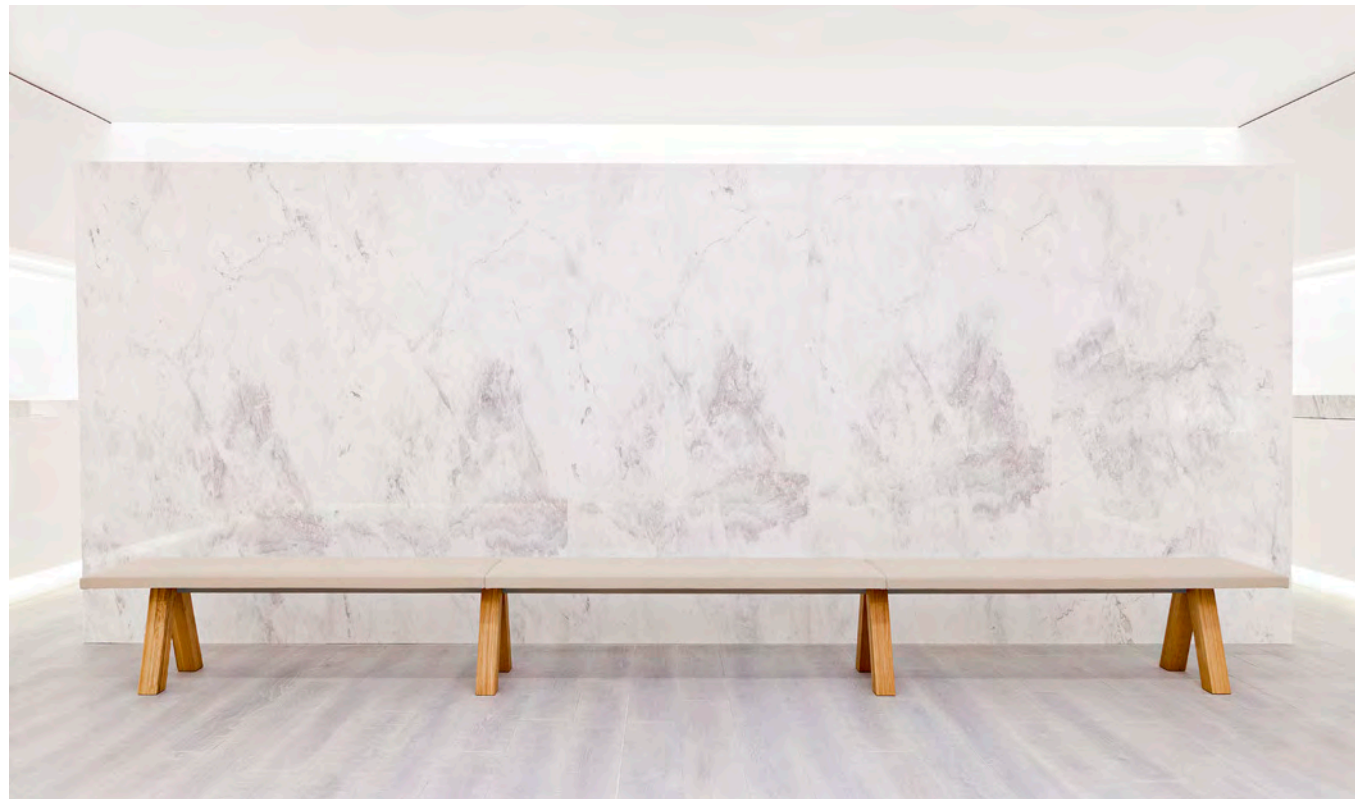

Project: L'Antic Colonial Showroom, Castellón
By Fran Silvestre Arquitectos