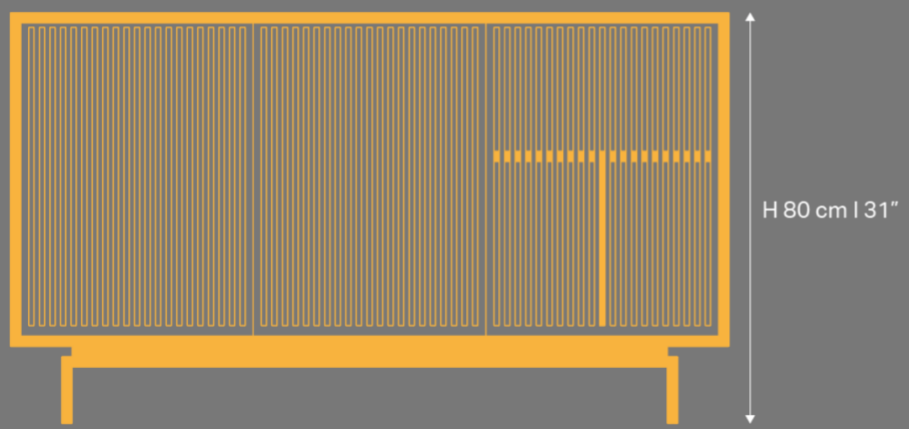

TECHNICAL INFO

DIMENSIONS

W 140 cm | 55" D 45cm | 18" H 80 cm | 31"

MATERIALS

WOOD: Birch Plywood | Finish: Dark grey tainted & Natural, Matte

METAL: Black | Matte

This sideboard is made of sustainable birch plywood using CNC cut with innovating waste efficiency technology. We are using the highest quality woods with natural non-toxic glues and premium eco-friendly fabrics. This piece is assembled and finished by professional craftsmen.

It comes with 3 sliding doors and it stands on metallic feet.

Vespertine fits easily around 220 records.

[Product Sheet](#)