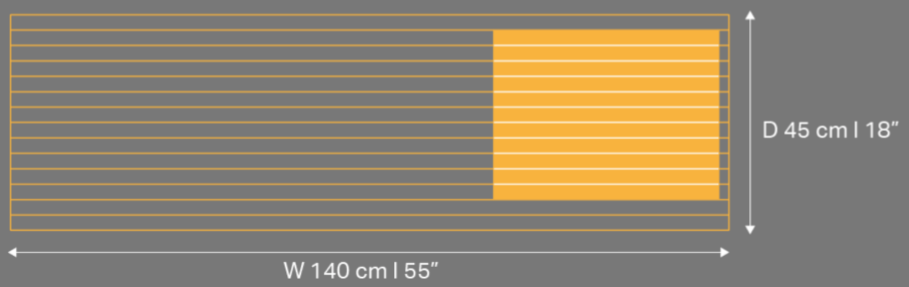

TECHNICAL INFO

DIMENSIONS

W 140 cm | 55" D 45cm | 18" H 80 cm | 31"

MATERIALS

WOOD: Birch Plywood | Finish: Dark grey tainted & Natural, Matte

METAL: Black | Matte

This sideboard is made of sustainable birch plywood using CNC cut with innovating waste efficiency technology. We are using the highest quality woods with natural non-toxic glues and premium eco-friendly fabrics. This piece is assembled and finished by professional craftsmen.

It comes with 3 sliding doors and it stands on metallic feet.

Vespertine fits easily around 220 records.

[Product Sheet](#)