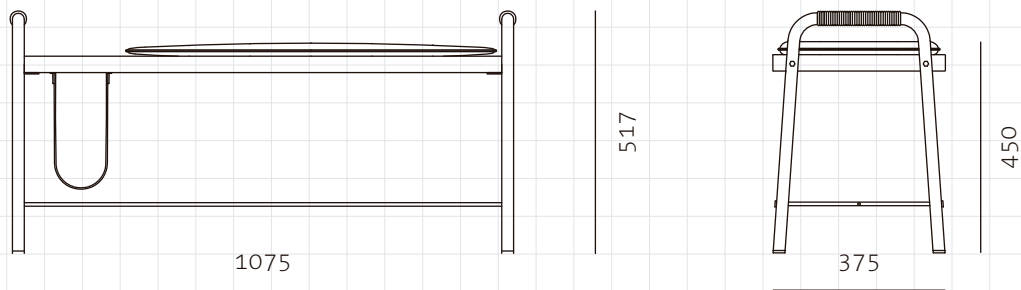

Valet Seated Bench

CODE

VA-S610

DIMENSIONS

W1075 x D375 x H517mm

NET WEIGHT

Seating height: 450mm

ENVIRONMENT

13.2 kg

MATERIALS

Indoor

Powder coated steel frame, Brass plated stainless steel, Veneer laminate seat, Leather, Upholstered seat pad

*Please refer to website or contact your local representative for complete material swatches.

SHIPPING

Package	Knock Down		
Package Qty	1 pcs/box		
Packaging	Measurement (mm)	Volume (cbm)	Gross Weight (kg)
FCL	W1135 x D435 x H195	0.10	16.0
LCL/AIR	W1155 x D455 x H290	0.15	22.0