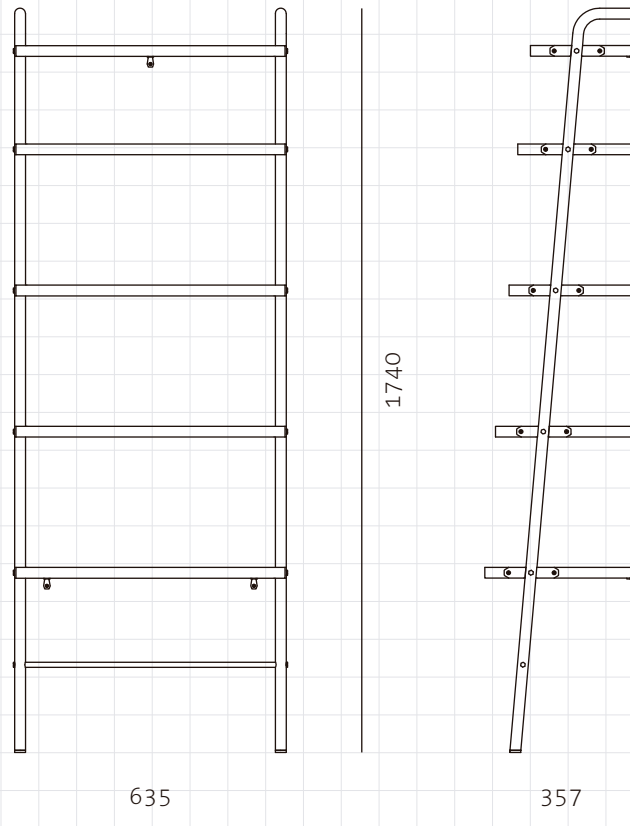

Valet Office Shelves

**CODE**  
**DIMENSIONS**

VA-SF160  
W635 x D357 x H1740mm

**NET WEIGHT**  
**ENVIRONMENT**  
**MATERIALS**

21.5 kg  
Indoor  
Powder coated steel frame, Brass plated stainless steel, Veneer laminate shelves  
\*Please refer to website or contact your local representative for complete material swatches.

**SHIPPING**

Package	Knock Down		
Package Qty	2 boxes		
Packaging	Measurement (mm)	Volume (cbm)	Gross Weight (kg)
FCL	W1875 x D275 x H95	0.05	7.0
	W695 x D415 x H195	0.06	18.0
LCL/AIR	W1895 x D295 x H190	0.11	13.0
	W715 x D435 x H290	0.09	22.0