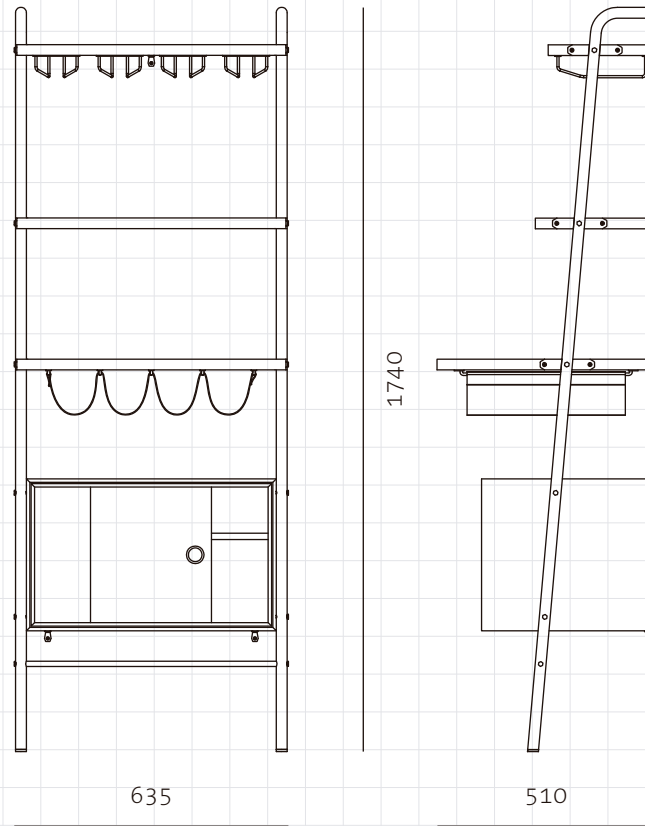

Valet Mixology Center

CODE
DIMENSIONS

VA-SF140
W635 x D510 x H1740mm

NET WEIGHT
ENVIRONMENT
MATERIALS

30.2 kg
Indoor
Powder coated steel frame, Brass plated stainless steel, Veneer laminate shelves, Leather
*Please refer to website or contact your local representative for complete material swatches.

SHIPPING

Package	Knock Down		
Package Qty	2 boxes		
Packaging	Measurement (mm)	Volume (cbm)	Gross Weight (kg)
FCL	W1875 x D275 x H95	0.05	7.0
	W695 x D575 x H595	0.24	29.0
LCL/AIR	W1895 x D295 x H190	0.11	13.0
	W715 x D595 x H690	0.29	34.0