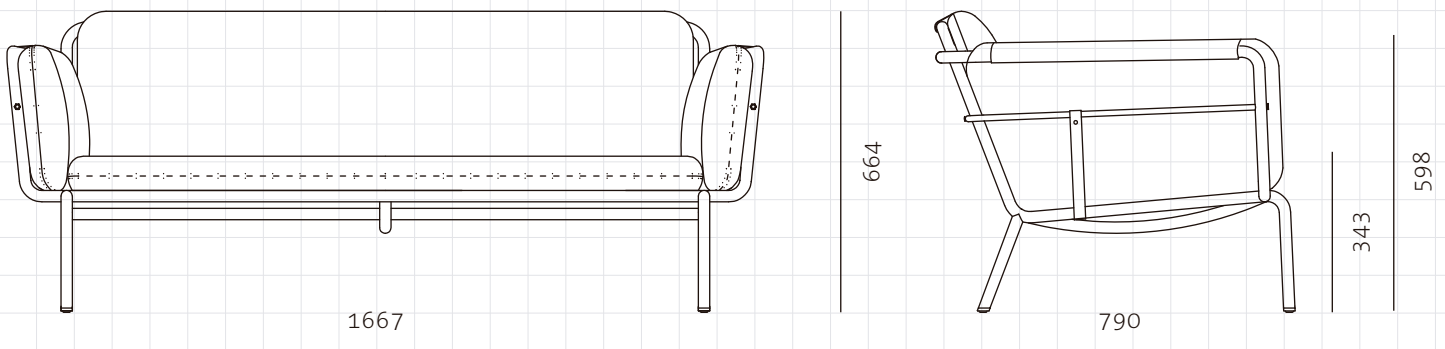

Valet Love Seat

CODE

VA-S421

DIMENSIONS

W1667 x D790 x H664mm

NET WEIGHT

Seating height: 343mm

ENVIRONMENT

31.0 kg

MATERIALS

Indoor

Powder coated steel frame, Upholstery, Upholstered cushion, Brass plated stainless steel, Leather

*Please refer to website or contact your local representative for complete material swatches.

SHIPPING

Package Assembled

Package Qty 1 pcs/box

Packaging	Measurement (mm)	Volume (cbm)	Gross Weight (kg)
FCL	W1755 x D875 x H750	1.15	41.0
LCL/AIR	W1755 x D895 x H845	1.34	60.0