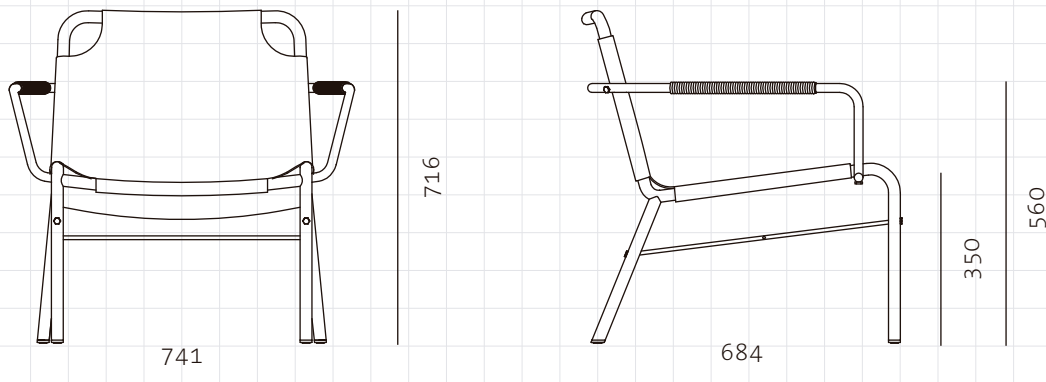

Valet Lounge Chair

CODE

VA-S111

DIMENSIONS

W741 x D684 x H716mm

NET WEIGHT

Seating height: 350mm

ENVIRONMENT

10.0 kg

MATERIALS

Indoor

Powder coated steel frame, Leather, Brass plated stainless steel

*Please refer to website or contact your local representative for complete material swatches.

SHIPPING

Package	Assembled		
Package Qty	1 pcs/box		
Packaging	Measurement (mm)	Volume (cbm)	Gross Weight (kg)
FCL	W805 x D750 x H780	0.47	17.0
LCL/AIR	W825 x D770 x H875	0.56	24.0