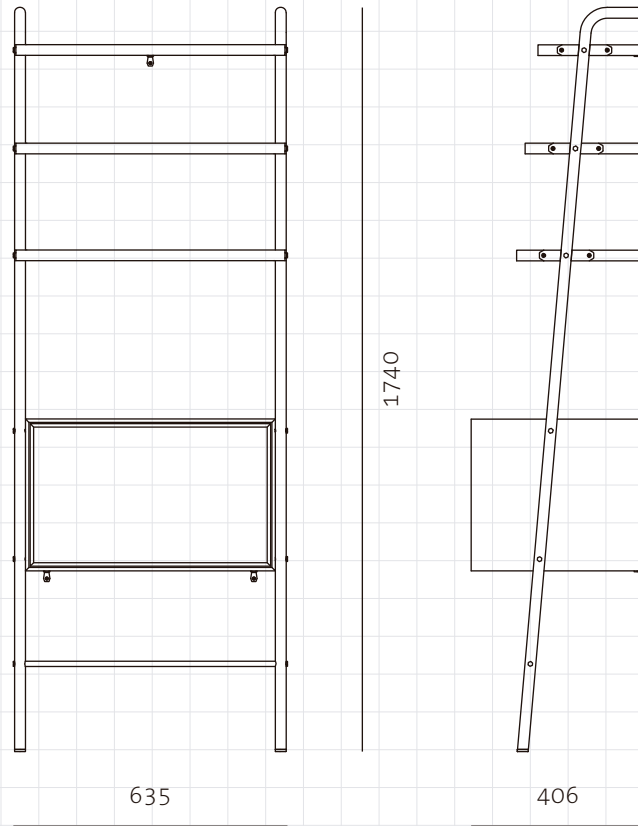

Valet Hi-Fi Console

**CODE**  
**DIMENSIONS**

VA-SF120  
W635 x D406 x H1740mm

**NET WEIGHT**  
**ENVIRONMENT**  
**MATERIALS**

22.7 kg  
Indoor  
Powder coated steel frame, Brass plated stainless steel, Veneer laminate shelves  
\*Please refer to website or contact your local representative for complete material swatches.

**SHIPPING**

Package	Knock Down		
Package Qty	2 boxes		
Packaging	Measurement (mm)	Volume (cbm)	Gross Weight (kg)
<b>FCL</b>	W1875 x D275 x H95	0.05	7.0
	W695 x D465 x H515	0.17	21.0
<b>LCL/AIR</b>	W1895 x D295 x H190	0.11	13.0
	W715 x D485 x H610	0.21	25.0