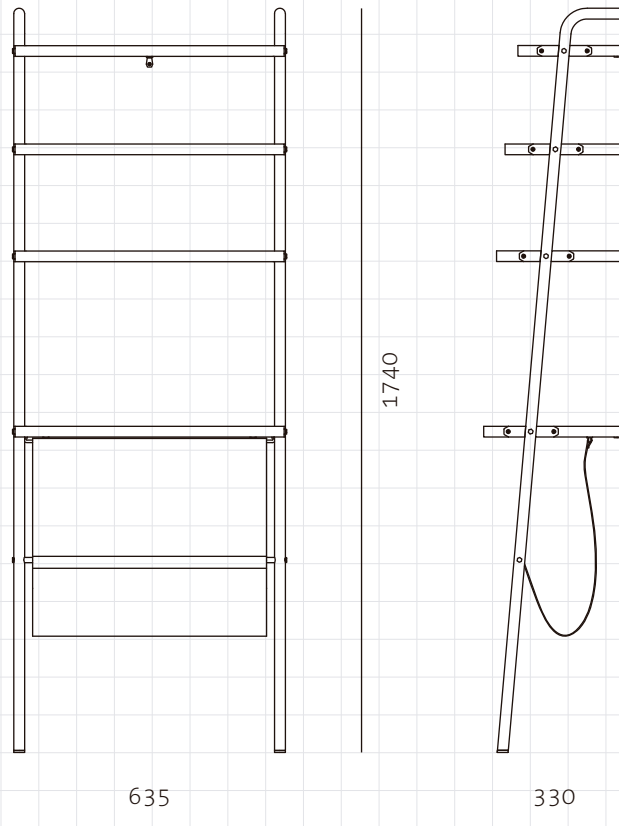

Valet Display Shelves & Magazine Rack

CODE

VA-SF130

DIMENSIONS

W635 x D330 x H1740mm

NET WEIGHT

17.4 kg

ENVIRONMENT

Package	Knock Down		
Package Qty	2 boxes	Measurement (mm)	Volume (cbm)
Packaging	Measurement (mm)	Volume (cbm)	Gross Weight (kg)
FCL	W1875 x D275 x H95	0.05	7.0
	W695 x D395 x H195	0.05	15.0
LCL/AIR	W1895 x D295 x H190	0.11	13.0
	W715 x D415 x H290	0.09	18.0