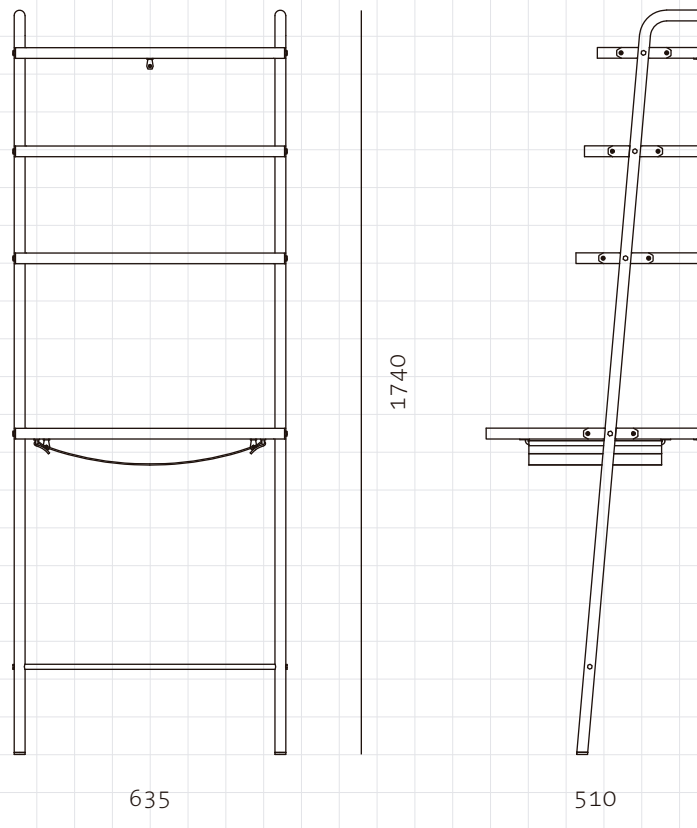

Valet Desk Shelves

**CODE**  
**DIMENSIONS**

VA-SF150  
W635 x D510 x H1740mm

**NET WEIGHT**  
**ENVIRONMENT**  
**MATERIALS**

18.4 kg  
Indoor  
Powder coated steel frame, Brass plated stainless steel, Veneer laminate shelves, Leather  
\*Please refer to website or contact your local representative for complete material swatches.

**SHIPPING**

<b>Package</b>	Knock Down		
<b>Package Qty</b>	2 boxes		
<b>Packaging</b>	<b>Measurement (mm)</b>	<b>Volume (cbm)</b>	<b>Gross Weight (kg)</b>
<b>FCL</b>	W1875 x D275 x H95	0.05	7.0
	W695 x D575 x H195	0.08	16.0
<b>LCL/AIR</b>	W1895 x D295 x H190	0.11	13.0
	W715 x D595 x H290	0.12	21.0