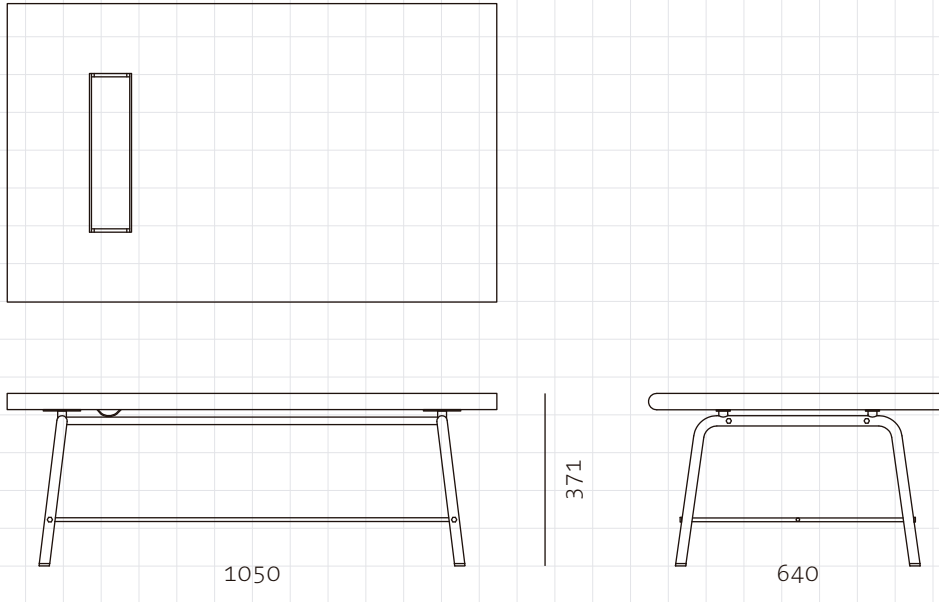

Valet Coffee Table

CODE	VA-T210										
DIMENSIONS	W1050 x D640 x H371mm										
NET WEIGHT	18.0 kg										
ENVIRONMENT	Indoor										
MATERIALS	Veneer laminate top, Powder coated steel frame, Brass plated stainless steel, Leather *Please refer to website or contact your local representative for complete material swatches.										
SHIPPING	<table border="0"> <tr> <td>Package</td> <td>Knock Down</td> </tr> <tr> <td>Package Qty</td> <td>1 pcs/box</td> </tr> <tr> <td>Packaging</td> <td>Measurement (mm) Volume (cbm) Gross Weight (kg)</td> </tr> <tr> <td>FCL</td> <td>W1115 x D705 x H195 0.15 21.0</td> </tr> <tr> <td>LCL/AIR</td> <td>W1135 x D725 x H290 0.24 31.0</td> </tr> </table>	Package	Knock Down	Package Qty	1 pcs/box	Packaging	Measurement (mm) Volume (cbm) Gross Weight (kg)	FCL	W1115 x D705 x H195 0.15 21.0	LCL/AIR	W1135 x D725 x H290 0.24 31.0
Package	Knock Down										
Package Qty	1 pcs/box										
Packaging	Measurement (mm) Volume (cbm) Gross Weight (kg)										
FCL	W1115 x D705 x H195 0.15 21.0										
LCL/AIR	W1135 x D725 x H290 0.24 31.0										