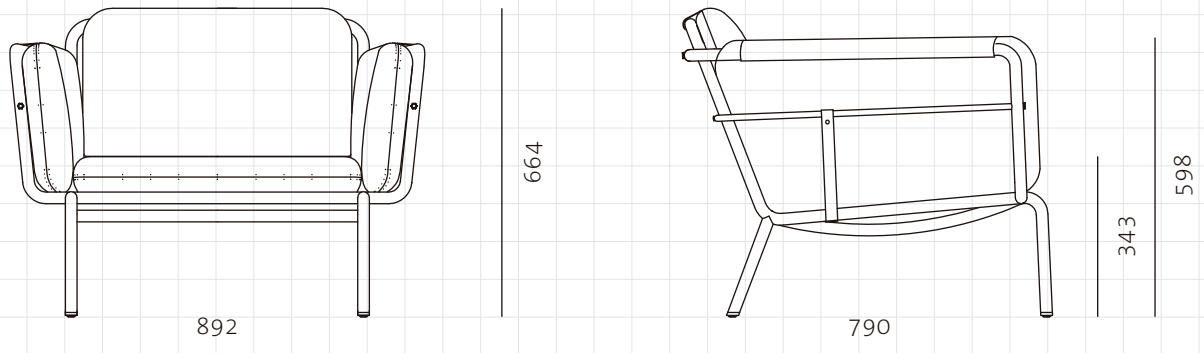

Valet Club Chair

**CODE**

VA-S411

**DIMENSIONS**

W892 x D790 x H664mm

**NET WEIGHT**

Seating height: 343mm

**ENVIRONMENT**

19.0 kg

**MATERIALS**

Indoor

Powder coated steel frame, Upholstered cushion, Brass plated stainless steel, Leather

\*Please refer to website or contact your local representative for complete material swatches.

**SHIPPING**

<b>Package</b>	Assembled		
<b>Package Qty</b>	1 pcs/box		
<b>Packaging</b>	<b>Measurement (mm)</b>	<b>Volume (cbm)</b>	<b>Gross Weight (kg)</b>
<b>FCL</b>	W960 x D855 x H730	0.60	26.0
<b>LCL/AIR</b>	W980 x D875 x H825	0.71	36.0