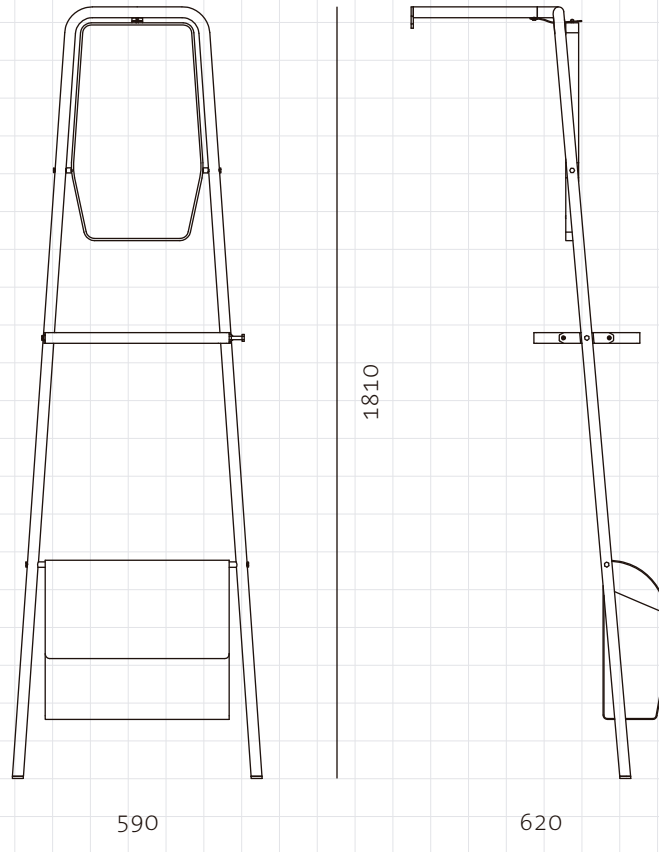

Valet

CODE

VA-V110

DIMENSIONS

W590 x D620 x H1810mm

NET WEIGHT

11.0 kg

ENVIRONMENT

SHIPPING

Package	Knock Down		
Package Qty	1 pcs/box	Measurement (mm)	Volume (cbm)
Packaging			Gross Weight (kg)
FCL		W1875 x D655 x H175	0.21
LCL/AIR		W1895 x D675 x H270	0.35