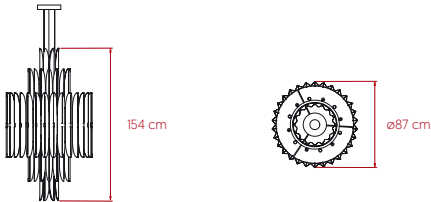

SIZE

REFERENCES

VOLR S GD

COMPONENTS

Wood Veneer Shade

Gold Metal Structure

Gold Metal Canopy: \varnothing 23 cm

3 Steel Cables: 2.5 m

Gold Cloth cord Electrical Cable: 2.5 m

LIGHT SOURCE

Class I

220 - 250V: Dimmable

Recommended Bulbs - Not Included

E14 Lamp Holder - 14 LED Candle DIM 7W, 2.800K, Energy Class A*

E27 Lamp Holder - 2 LED Globe DIM 11W, 3.000K, Energy Class F 8.780 lm*

*Measurements obtained by theoretical calculations at LZf using Ivory White shades & recommended bulbs. Veneer Ref: 23 Natural White.

PACKAGING

Box 1: 76 x 76 x 77 cm | 0.44 m³ | 19 Kg

Box 2: 76 x 76 x 77 cm | 0.44 m³ | 15.7 Kg