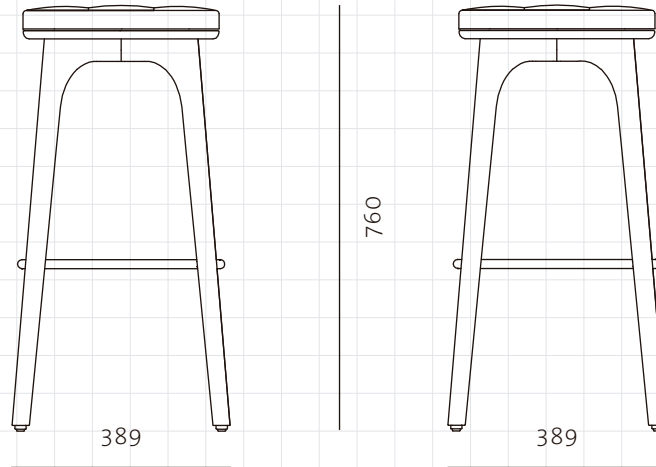

Utility Stool H760

CODE

UT-S610-760

DIMENSIONS

W389 x D389 x H760mm

NET WEIGHT

Seating height: 760mm

ENVIRONMENT

SHIPPING

Package	Assembled		
Package Qty	1 pcs/box		
Packaging	Measurement (mm)	Volume (cbm)	Gross Weight (kg)
FCL	W454 x D454 x H845	0.17	10.0
LCL/AIR	W474 x D474 x H865	0.19	13.0