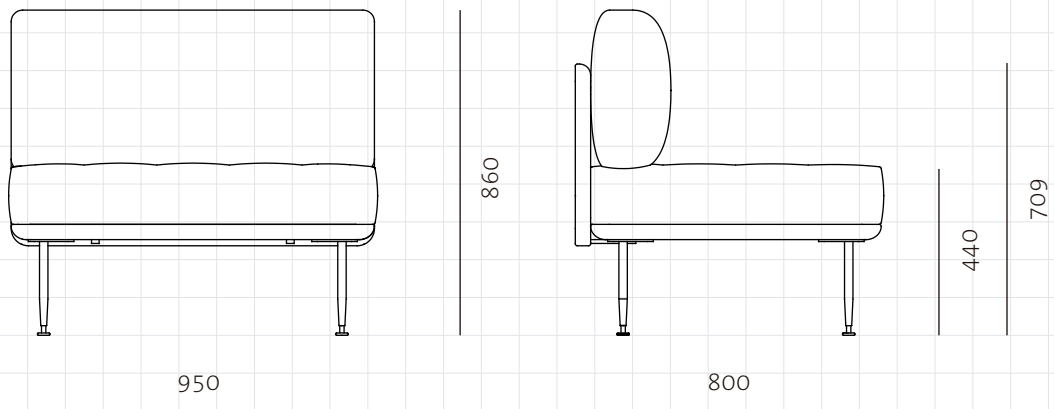

Utility Sofa 1 Side S

**CODE**

UT-S411

**DIMENSIONS**

W950 x D800 x H860mm

**NET WEIGHT**

Seating height: 440mm

**ENVIRONMENT**

**Gross Weight (kg)**

**FCL**

W1015 x D865 x H565

0.50

**LCL/AIR**

W1035 x D885 x H660

0.60