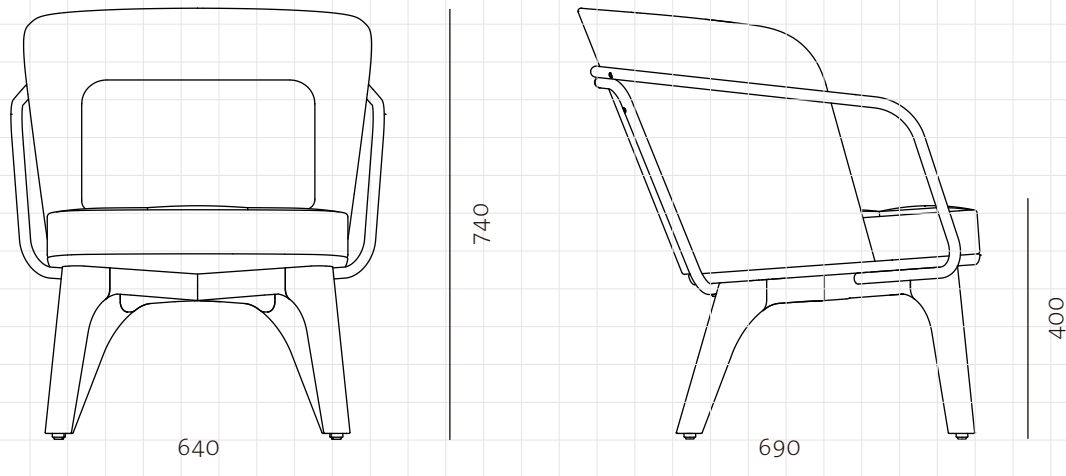

Utility Lounge Chiar - Full Back

CODE

UT-S111-F

DIMENSIONS

W640 x D690 x H740mm

Seating height: 400mm

NET WEIGHT

11.0 kg

Package	Assembled		
Package Qty	1 pcs/box		
Packaging	Measurement (mm)	Volume (cbm)	Gross Weight (kg)
FCL	W705 x D755 x H825	0.44	17.04
LCL/AIR	W725 x D775 x H920	0.52	23.57