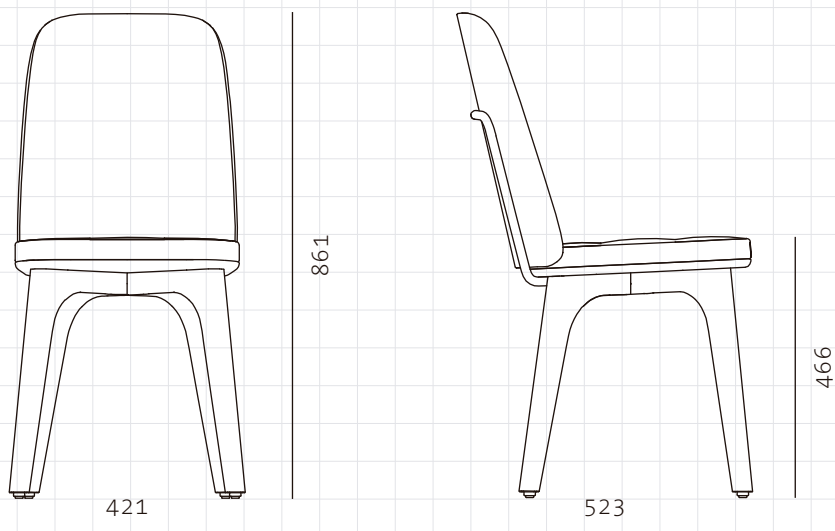

## Utility Highback Chair

### DIMENSIONS

W421 x D523 x H861mm

### NET WEIGHT

Seating height: 466mm