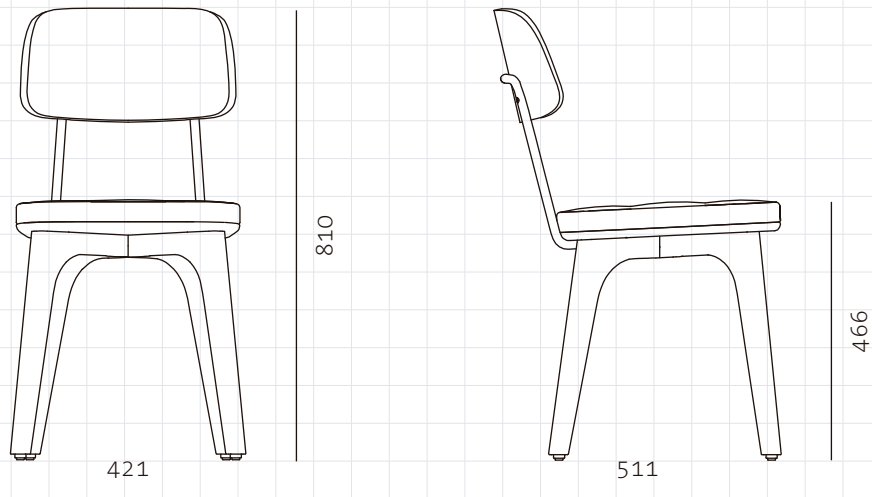

**Utility Chair V**

**CODE**

UT-S210-WD

**DIMENSIONS**

W421 x D511 x H810mm

**NET WEIGHT**

Seating height: 466 mm

**ENVIRONMENT**

**SHIPPING**

<b>Package</b>	Assembled		
<b>Package Qty</b>	1 pcs/box		
<b>Packaging</b>	<b>Measurement (mm)</b>	<b>Volume (cbm)</b>	<b>Gross Weight (kg)</b>
<b>FCL</b>	W600 x D600 x H830	0.30	12.0
<b>LCL/AIR</b>	W640 x D640 x H920	0.38	17.0