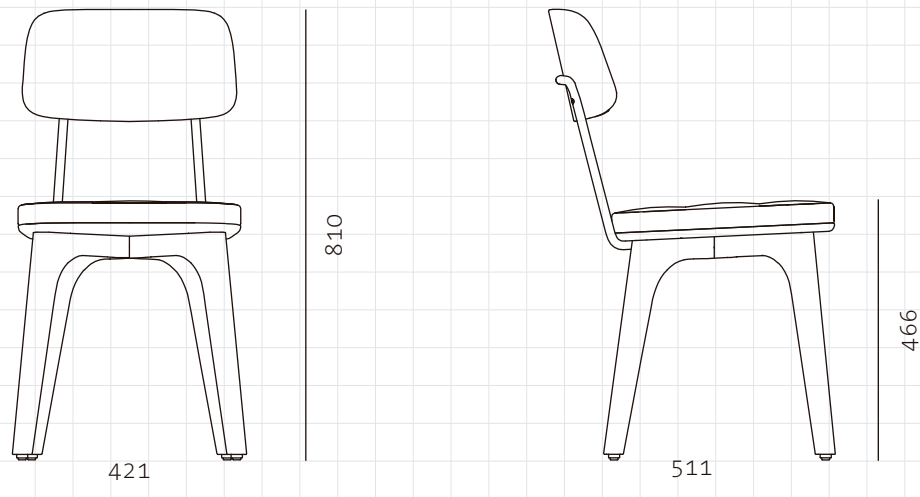

Utility Chair U

CODE

UT-S210-UP

DIMENSIONS

W421 x D511 x H810mm

NET WEIGHT

Seating height: 466mm

ENVIRONMENT

SHIPPING

Package Assembled

Package Qty 1 pcs/box

Packaging	Measurement (mm)	Volume (cbm)	Gross Weight (kg)
FCL	W600 x D600 x H830	0.30	12.0
LCL/AIR	W640 x D640 x H920	0.38	17.0