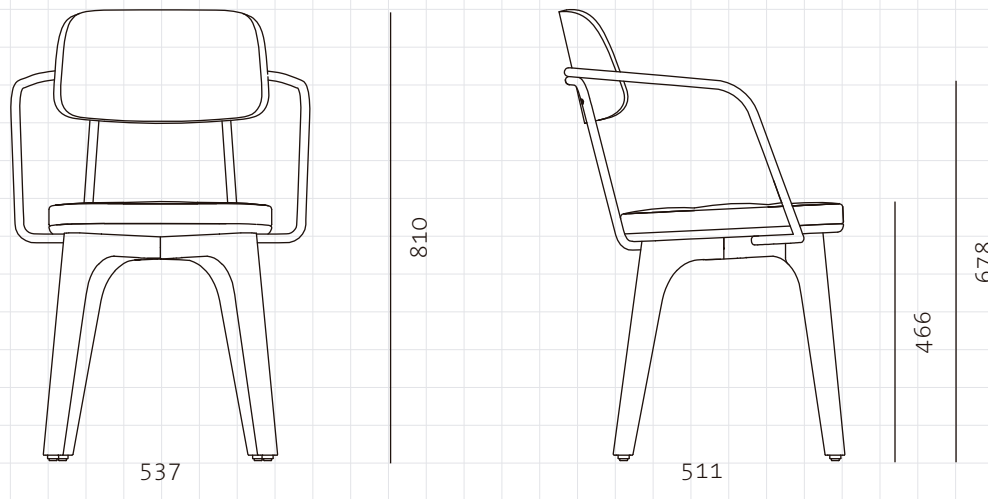

Utility Armchair V

CODE
DIMENSIONS

UT-S211-WD
W537 x D511 x H810mm

NET WEIGHT
ENVIRONMENT
MATERIALS

Seating height: 466mm
8.0 kg
Indoor
Solid wood legs, Stainless steel brass finish/Steel black powder coated finish,
Upholstered seat, Veneer laminate back.
*Please refer to website or contact your local representative for complete material swatches.

SHIPPING

Package	Assembled		
Package Qty	1 pcs/box		
Packaging	Measurement (mm)	Volume (cbm)	Gross Weight (kg)
FCL	W600 x D600 x H830	0.30	13.0
LCL/AIR	W640 x D640 x H920	0.38	18.0