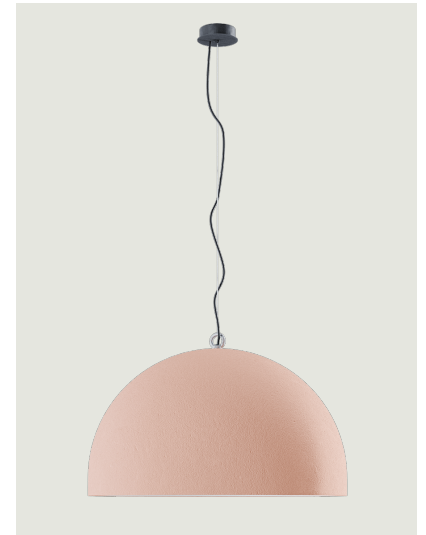

## Urban Concrete

### Model Urban Concrete 80

Thanks to the contrast between the three cement finishes – *soft gray*, *tough gray* and *pink dust* – and the pure white of the diffuser's internal surface, Urban Concrete gives a touch of material appeal and sophistication to any interior.

Urban Concrete 80	Light source	Inside diffuser: Metal	Outside diffuser: Metal	Code
	LED E27 G95 1 max 25 W	 White	 Pink Dust	50223 6100
		 White	 Tough Gray	50223 3100
		 White	 Soft Gray	50223 3000

Net weight: 15.50 kg