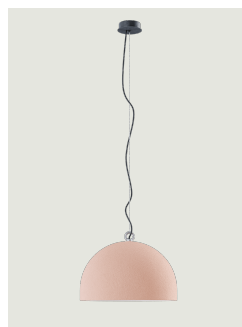

Urban Concrete 50