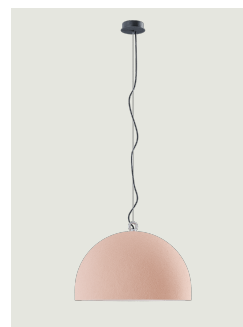

Urban Concrete 60