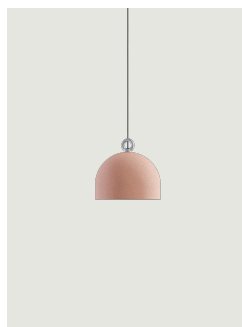

Options of Urban Concrete

Urban Concrete 25