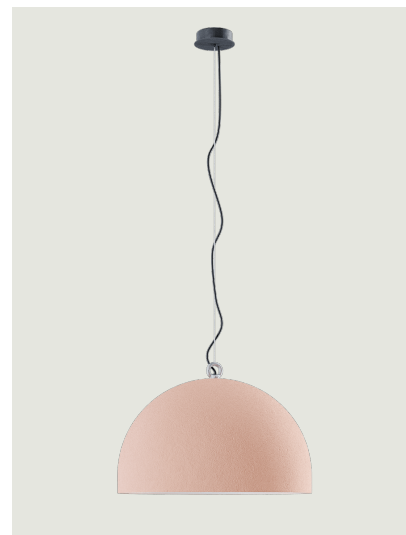

Urban Concrete

Model Urban Concrete 60

Thanks to the contrast between the three cement finishes – *soft gray*, *tough gray* and *pink dust* – and the pure white of the diffuser's internal surface, Urban Concrete gives a touch of material appeal and sophistication to any interior.

Urban Concrete 60

Light source

LED E27 G95
1 max 25 W

Inside diffuser: Metal

- White
- White
- White

Outside diffuser: Metal

- Pink Dust
- Tough Gray
- Soft Gray

Code