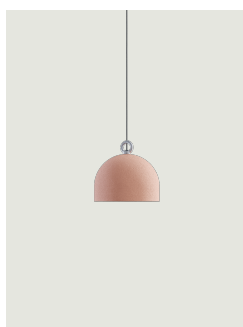

Options of Urban Concrete

Urban Concrete 25