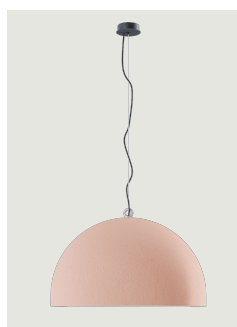

Urban Concrete 80