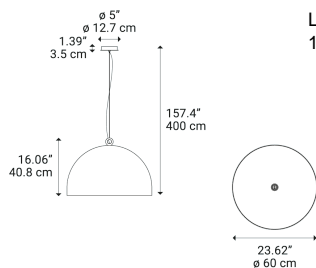

Urban Concrete 60

Light source

LED E27 G95
1 max 25 W

Inside diffuser: Metal

- White
- White
- White

Outside diffuser: Metal

- Pink Dust
- Tough Gray
- Soft Gray

Code

- 50222 6100
- 50222 3100
- 50222 3000

Net weight: 9.00 kg

Parcels: 1

IP20

Energy Saving 

Dim 

Options of Urban Concrete

Urban Concrete 25