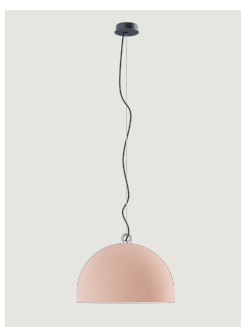

Urban Concrete 50