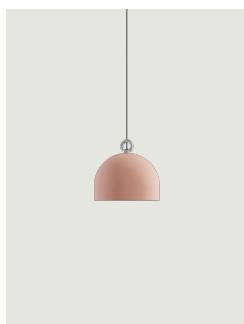

Options of Urban Concrete

Urban Concrete 25