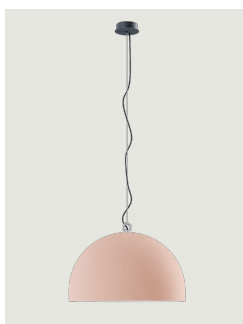

Urban Concrete 60