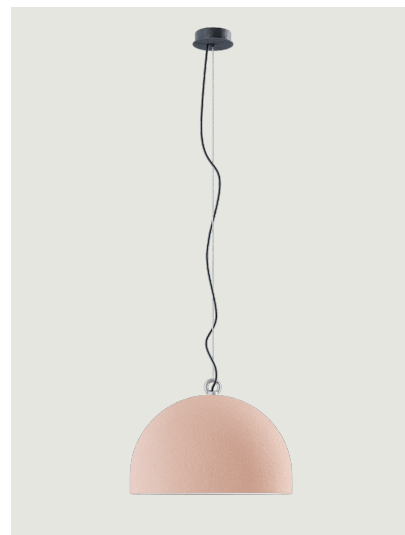

## Urban Concrete

### Model Urban Concrete 50

Thanks to the contrast between the three cement finishes – *soft gray*, *tough gray* and *pink dust* – and the pure white of the diffuser's internal surface, Urban Concrete gives a touch of material appeal and sophistication to any interior.

#### Inside diffuser: Metal

- White
- White
- White

#### Outside diffuser: Metal

- Pink Dust
- Tough Gray
- Soft Gray