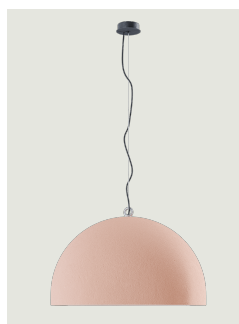

Urban Concrete 80