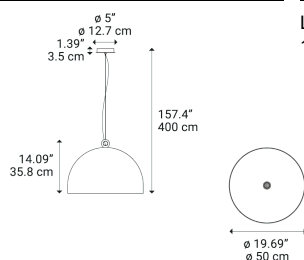

#### Light source

LED E27 G95  
1 max 25 W