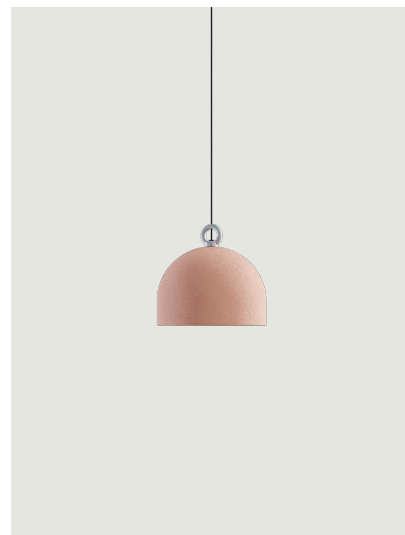

## Urban Concrete

### Model Urban Concrete 25

Thanks to the contrast between the three cement finishes – *soft gray*, *tough gray* and *pink dust* – and the pure white of the diffuser's internal surface, Urban Concrete gives a touch of material appeal and sophistication to any interior.

#### Inside diffuser: Metal

-  White
-  White
-  White

#### Outside diffuser: Metal

-  Pink Dust
-  Tough Gray
-  Soft Gray