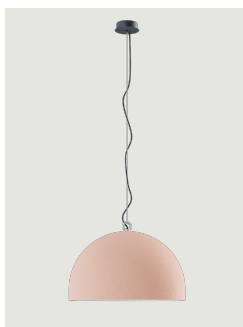

Urban Concrete 60