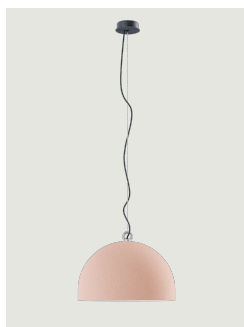

Options of Urban Concrete

Urban Concrete 50