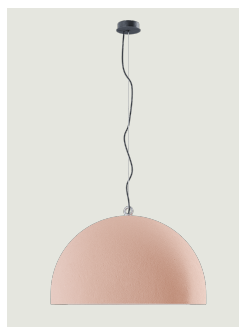

Urban Concrete 80