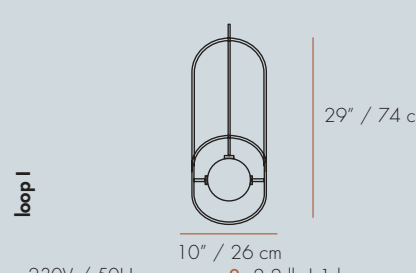

29" / 74 cm

10" / 26 cm

230V / 50Hz
● 1 x max. G9 / 7W
120V / 60Hz
● 1 x max. G9 / 7W
Cable
59" / 1,5m