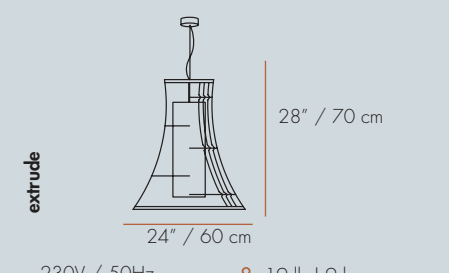

28" / 70 cm

24" / 60 cm

230V / 50Hz
● E27/1x23W CFL
120V / 60Hz
● E26/1x18W CFL
Cable
59" / 1,5m