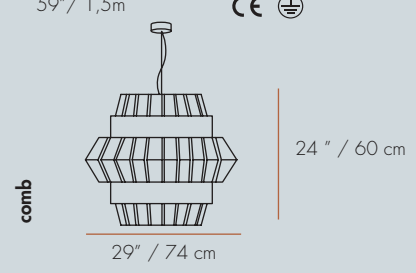

34" / 86 cm

38" / 97 cm

230V / 50Hz
● E27/3x23W CFL
120V / 60Hz
● E26/3x18W CFL
Cable
59" / 1,5m

28" / 70 cm

20" / 50 cm

230V / 50Hz
● E27/1x23W CFL
120V / 60Hz
● E26/1x18W CFL
Cable
59" / 1,5m

24" / 60 cm

29" / 74 cm