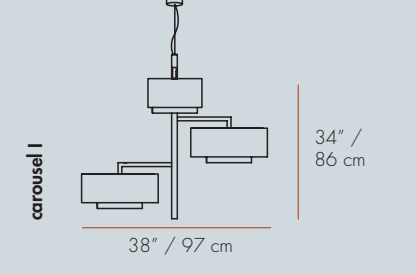

34" / 86 cm

38" / 97 cm

230V / 50Hz
● E27/3x23W CFL
120V / 60Hz
● E26/3x18W CFL
Cable
59" / 1,5m