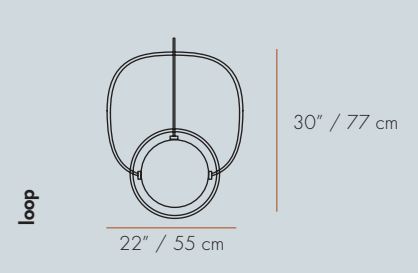

30" / 77 cm

22" / 55 cm

230V / 50Hz
● 1 x max. G9 / 7W
120V / 60Hz
● 1 x max. G9 / 7W
Cable
59" / 1,5m