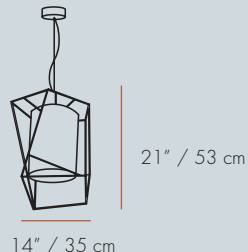

14" / 35 cm
21" / 53 cm

230V / 50Hz
● E27/1x20W CFL 8 lb | 4 kg
 0,18 m³
120V / 60Hz
● E26/1x15W CFL
Cable
59" / 1,5m