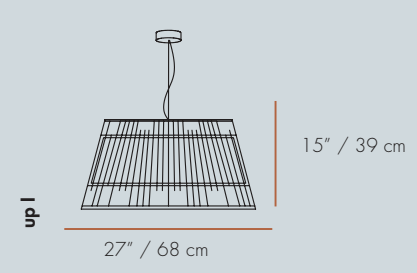

28" / 70 cm

22" / 55 cm

230V / 50Hz
● E27/1x23W CFL
120V / 60Hz
● E26/1x18W CFL
Cable
59" / 1,5m

28" / 72 cm

22" / 55 cm

230V / 50Hz
● E27/1x23W CFL
120V / 60Hz
● E26/1x18W CFL
Cable
59" / 1,5m

15" / 39 cm

27" / 68 cm