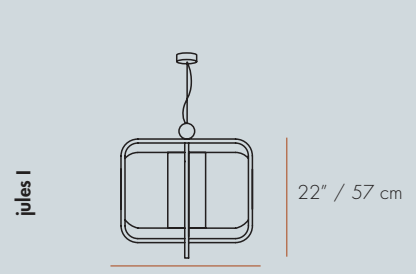

230V / 50Hz
● E27/1x23W CFL
120V / 60Hz
● E26/1x18W CFL
Cable
59" / 1,5m

23" / 59 cm

11" / 27 cm

230V / 50Hz
● E27/1x23W CFL
120V / 60Hz
● E26/1x18W CFL
Cable
59" / 1,5m

17" / 42 cm

12" / 31 cm

230V / 50Hz
● E27/1x20W CFL
120V / 60Hz
● E26/1x15W CFL
Cable
59" / 1,5m