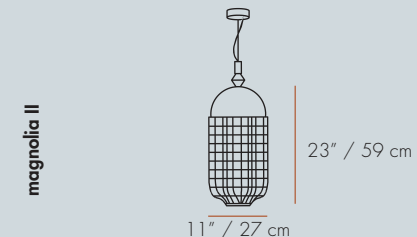

23" / 59 cm

11" / 27 cm

230V / 50Hz
● E27/1x23W CFL
120V / 60Hz
● E26/1x18W CFL
Cable
59" / 1,5m