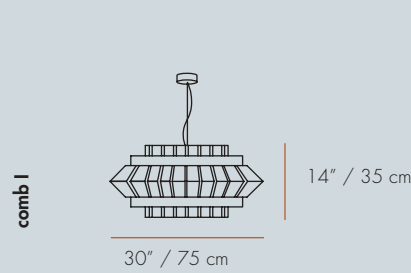

14" / 35 cm

30" / 75 cm

230V / 50Hz
● E27/1x23W CFL
120V / 60Hz
● E26/1x18W CFL
Cable
59" / 1,5m