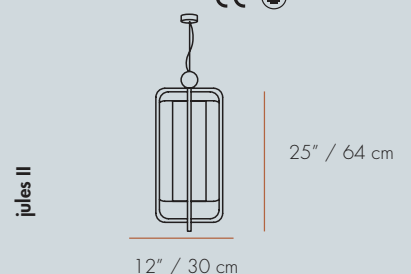

25" / 64 cm

12" / 30 cm

230V / 50Hz
● E27/1x23W CFL
120V / 60Hz
● E26/1x18W CFL
Cable
59" / 1,5m