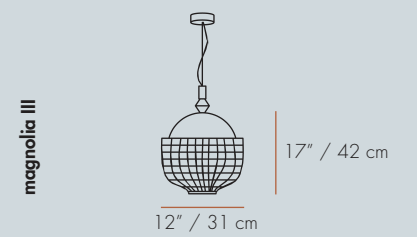

17" / 42 cm

12" / 31 cm

230V / 50Hz
● E27/1x20W CFL
120V / 60Hz
● E26/1x15W CFL
Cable
59" / 1,5m