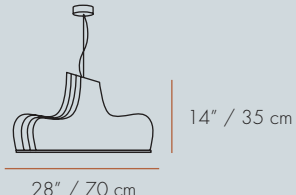

spider

28" / 70 cm
14" / 35 cm

230V / 50Hz
● E27/1x23W CFL 17 lb | 8 kg
 0,26 m³
120V / 60Hz
● E26/1x18W CFL
Cable
59" / 1,5m