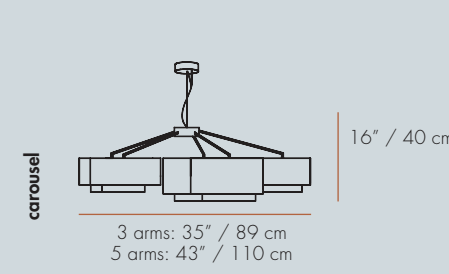

16" / 40 cm

3 arms: 35" / 89 cm
5 arms: 43" / 110 cm

230V / 50Hz
● E27/3/5 x23W CFL
120V / 60Hz
● E26/3/5x18W CFL
Cable
59" / 1,5m