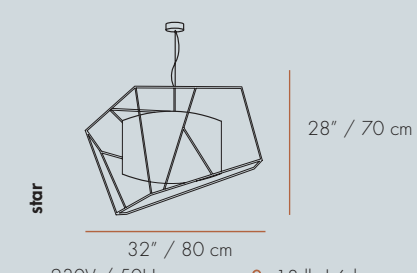

27" / 68 cm

26" / 65 cm

230V / 50Hz
● E27/1x23W CFL
120V / 60Hz
● E26/1x18W CFL
Cable
59" / 1,5m

28" / 70 cm

24" / 60 cm

230V / 50Hz
● E27/1x23W CFL
120V / 60Hz
● E26/1x18W CFL
Cable
59" / 1,5m

28" / 70 cm

32" / 80 cm