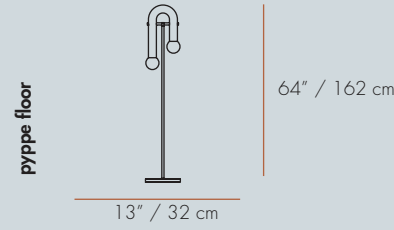

pyppe floor

13" / 32 cm
230V / 50Hz
● 2 x max. G9 / 4W
120V / 60Hz
● 2 x max. G9 / 4W

26 lb | 25 kg
0,38 m³