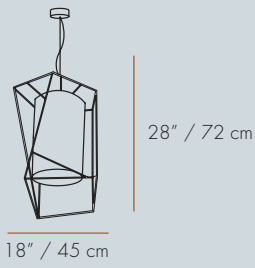

230V / 50Hz
● E27/1x23W CFL
120V / 60Hz
● E26/1x18W CFL
Cable
59" / 1,5m

20" / 50 cm

24" / 60 cm

230V / 50Hz
● E27/1x23W CFL
120V / 60Hz
● E26/1x18W CFL
Cable
59" / 1,5m

star II

18" / 45 cm
28" / 72 cm

230V / 50Hz
● E27/1x23W CFL  11 lb | 5 kg
 0,17 m³
120V / 60Hz
● E26/1x18W CFL
Cable
59" / 1,5m 