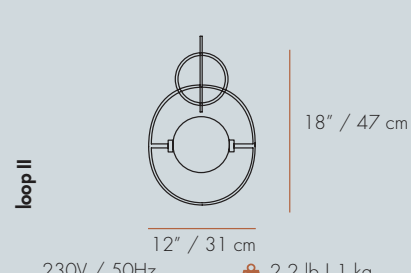

18" / 47 cm

12" / 31 cm

230V / 50Hz
● 1 x max. G9 / 7W
120V / 60Hz
● 1 x max. G9 / 7W
Cable
59" / 1,5m