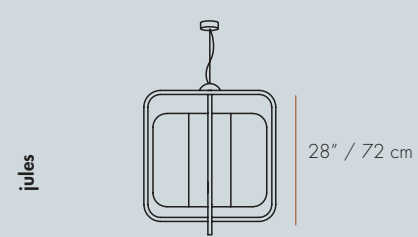

28" / 72 cm

25" / 63 cm

230V / 50Hz
● E27/1x23W CFL
120V / 60Hz
● E26/1x18W CFL
Cable
59" / 1,5m