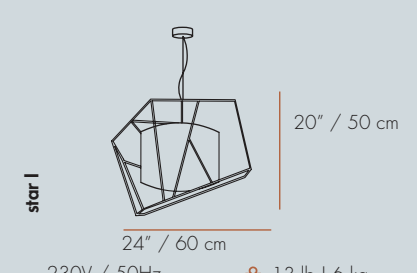

20" / 50 cm

24" / 60 cm

230V / 50Hz
● E27/1x23W CFL
120V / 60Hz
● E26/1x18W CFL
Cable
59" / 1,5m