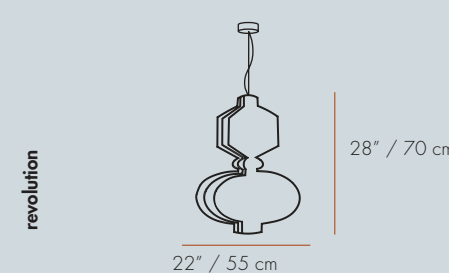

230V / 50Hz
● E27/1x23W CFL
120V / 60Hz
● E26/1x18W CFL
Cable
59" / 1,5m

14" / 35 cm

30" / 75 cm

230V / 50Hz
● E27/1x23W CFL
120V / 60Hz
● E26/1x18W CFL
Cable
59" / 1,5m

30" / 77 cm

22" / 55 cm

230V / 50Hz
● 1 x max. G9 / 7W
120V / 60Hz
● 1 x max. G9 / 7W
Cable
59" / 1,5m