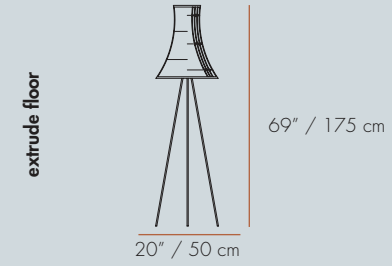

up floor

19" / 47 cm
230V / 50Hz
● E27/1x23W CFL
120V / 60Hz
● E26/1x18W CFL

27 lb | 12 kg
0,49 m³

extrude floor

20" / 50 cm
230V / 50Hz
● E27/1x23W CFL
120V / 60Hz
● E26/1x18W CFL

26 lb | 12 kg
0,57 m³

star floor