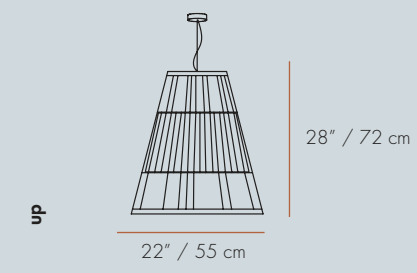

28" / 72 cm

22" / 55 cm

230V / 50Hz
● E27/1x23W CFL
120V / 60Hz
● E26/1x18W CFL
Cable
59" / 1,5m