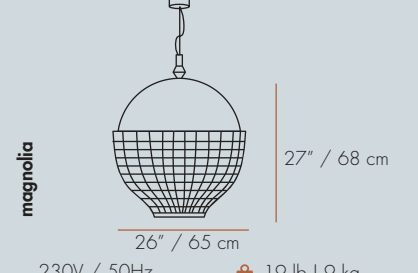

27" / 68 cm

26" / 65 cm

230V / 50Hz
● E27/1x23W CFL
120V / 60Hz
● E26/1x18W CFL
Cable
59" / 1,5m

28" / 70 cm

24" / 60 cm

230V / 50Hz
● E27/1x23W CFL
120V / 60Hz
● E26/1x18W CFL
Cable
59" / 1,5m

28" / 70 cm

32" / 80 cm