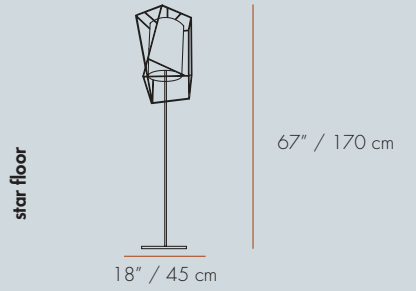

up floor

19" / 47 cm
230V / 50Hz
● E27/1x23W CFL
120V / 60Hz
● E26/1x18W CFL

27 lb | 12 kg
0,49 m³

extrude floor

20" / 50 cm
230V / 50Hz
● E27/1x23W CFL
120V / 60Hz
● E26/1x18W CFL

26 lb | 12 kg
0,57 m³

star floor